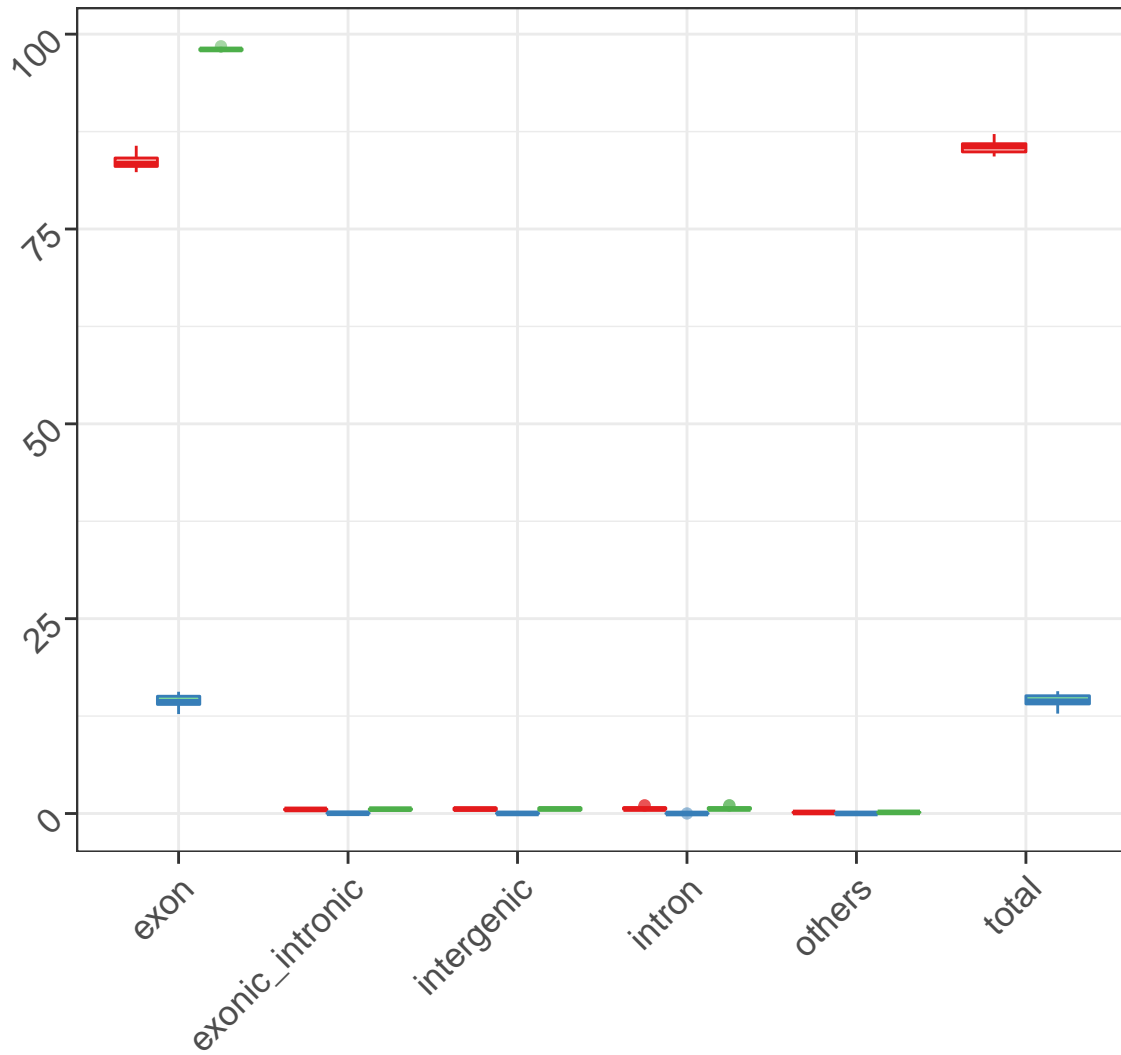

Proportion of mapped reads (%)

type

- continuous
- split
- all