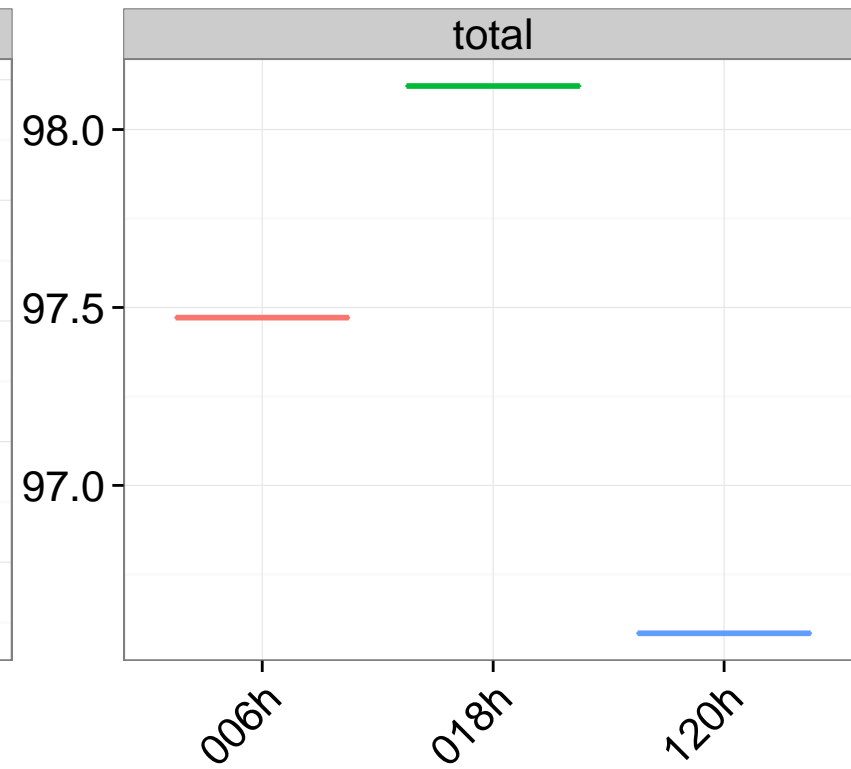

Proportion of mapped reads (%)

time