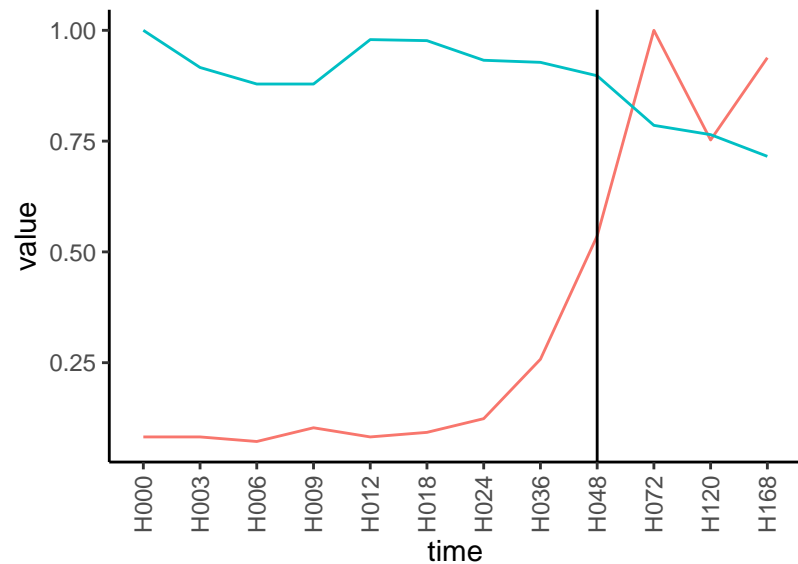

Normalized signals – ENSG00000139132
pre-not-upregulated/post-not-upregulated

Normalized signals – ENSG00000108557
pre-not-upregulated/post-not-upregulated