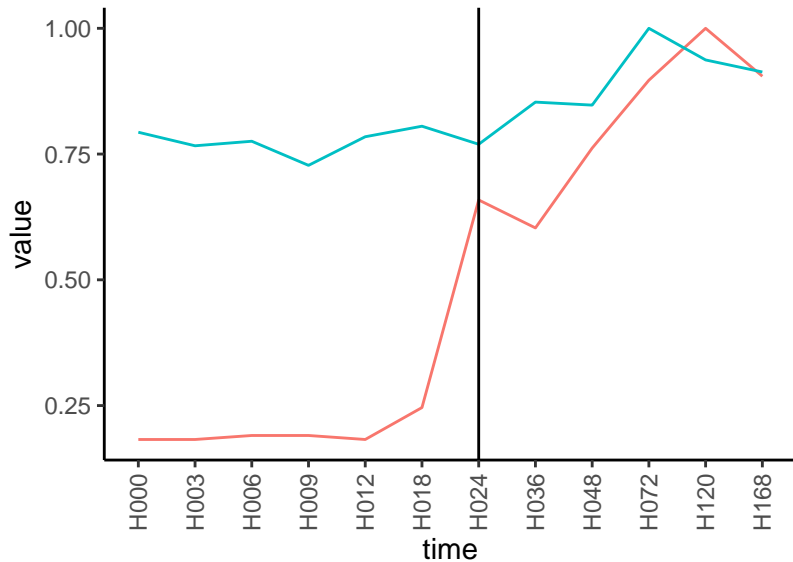

Differences

Normalized signals – ENSG00000174136
pre-not-upregulated/post-not-upregulated

Differences

Normalized signals – ENSG00000142459
pre-not-upregulated/post-not-upregulated

Differences

Normalized signals – ENSG00000137693
pre-not-upregulated/post-not-upregulated