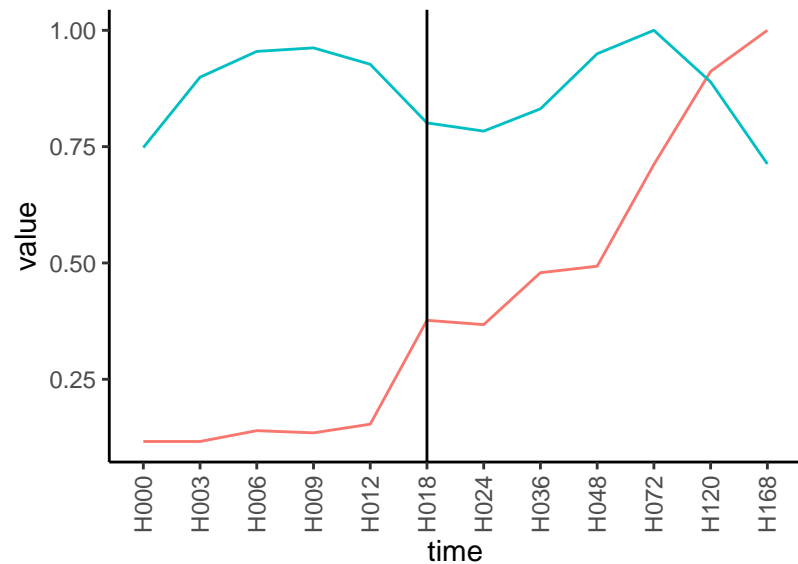

Differences

Normalized signals – ENSG00000154310
pre-not-upregulated/post-not-upregulated

Differences

Normalized signals – ENSG00000160223
pre-not-upregulated/post-upregulated

Differences

Normalized signals – ENSG00000185800
pre-not-upregulated/post-not-upregulated