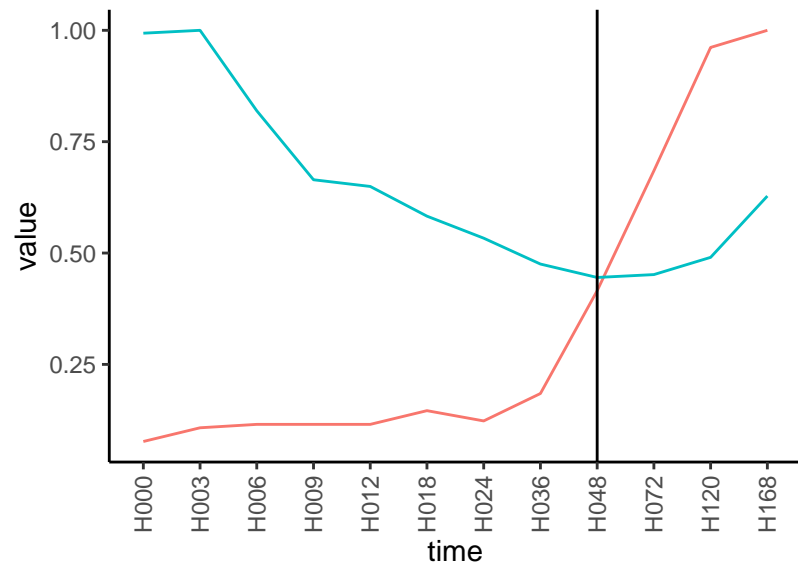

Differences

Normalized signals – ENSG00000105438
pre-not-upregulated/post-not-upregulated

Differences

Normalized signals – ENSG00000027075
pre-not-upregulated/post-not-upregulated

Differences

Normalized signals – ENSG00000266094
pre-not-upregulated/post-not-upregulated