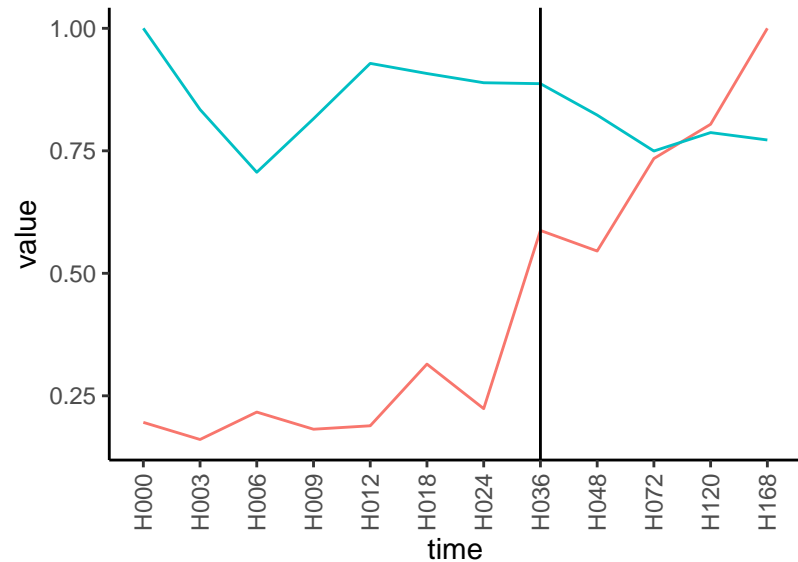

Differences

Normalized signals – ENSG00000173898
pre-not-upregulated/post-not-upregulated

Differences

Normalized signals – ENSG00000104936
pre-not-upregulated/post-not-upregulated

Differences

Normalized signals – ENSG00000168453
pre-not-upregulated/post-not-upregulated