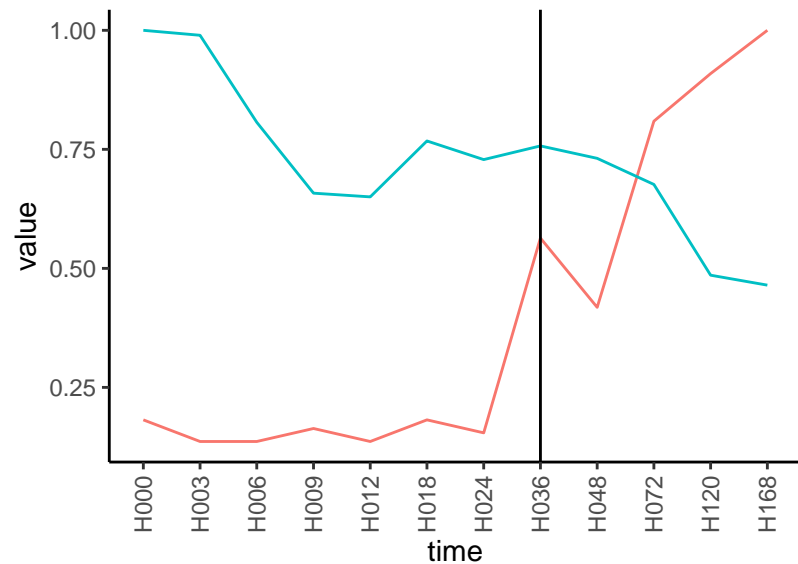

Differences

Normalized signals – ENSG00000182621
pre-not-upregulated/post-not-upregulated

Differences

Normalized signals – ENSG00000184185
pre-not-upregulated/post-not-upregulated

Differences

Normalized signals – ENSG00000110400
pre-not-upregulated/post-not-upregulated