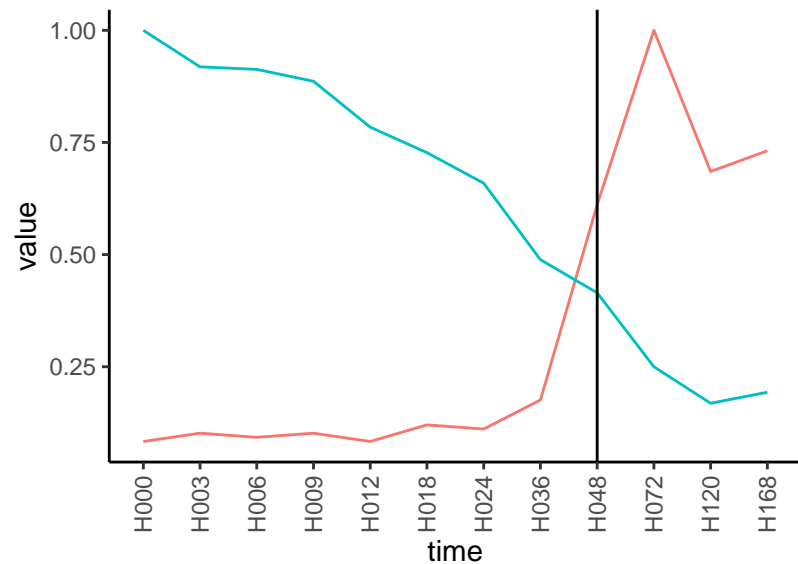

Normalized signals – ENSG00000104936
pre-not-upregulated/post-not-upregulated

Normalized signals – ENSG00000173898
pre-not-upregulated/post-not-upregulated