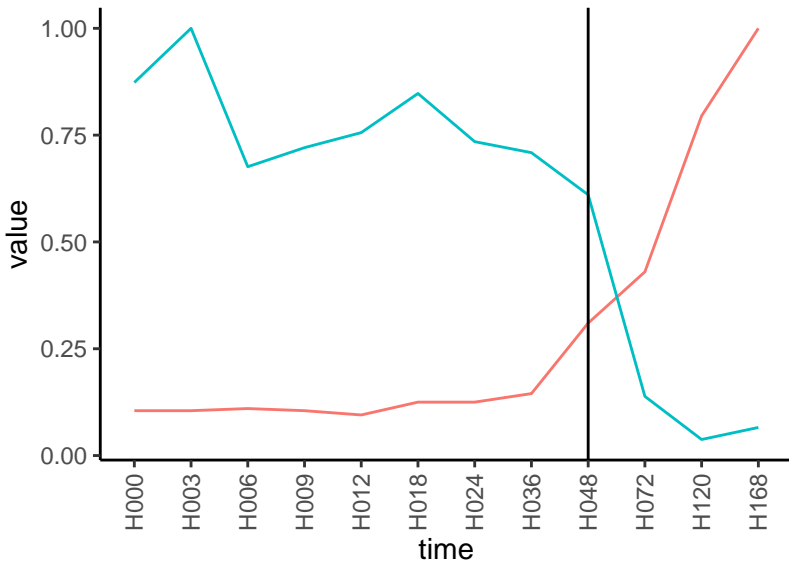

Differences

Normalized signals – ENSG00000108557
pre-not-upregulated/post-not-upregulated

Differences

Normalized signals – ENSG00000139132
pre-not-upregulated/post-not-upregulated

Differences

Normalized signals – ENSG00000162676
pre-not-upregulated/post-not-upregulated