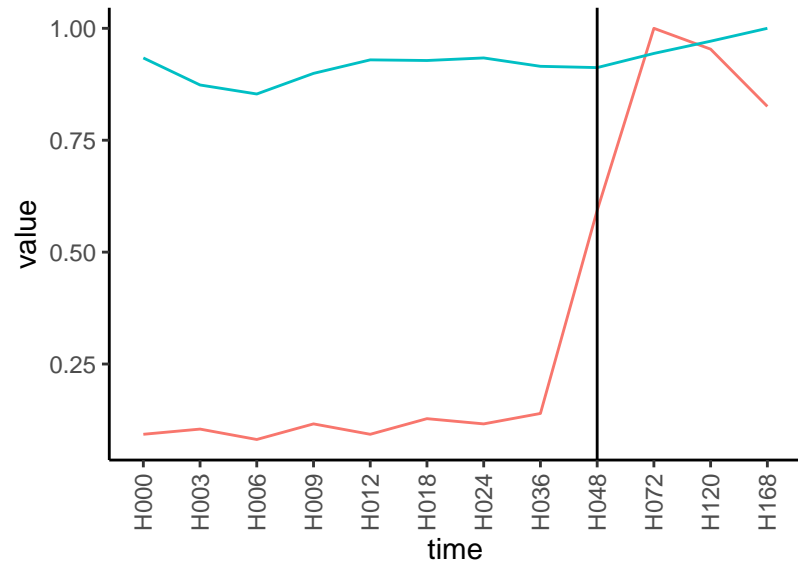

Normalized signals – ENSG00000027075
pre-not-upregulated/post-not-upregulated

Normalized signals – ENSG00000105438
pre-not-upregulated/post-not-upregulated