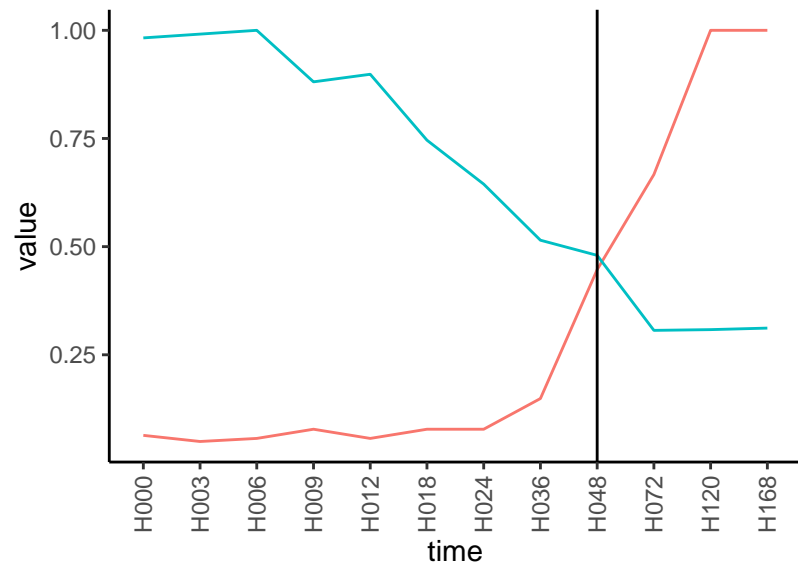

Differences

Normalized signals – ENSG00000131242
pre-not-upregulated/post-not-upregulated

Differences

Normalized signals – ENSG00000144485
pre-not-upregulated/post-not-upregulated

Differences

Normalized signals – ENSG00000036448
pre-not-upregulated/post-not-upregulated