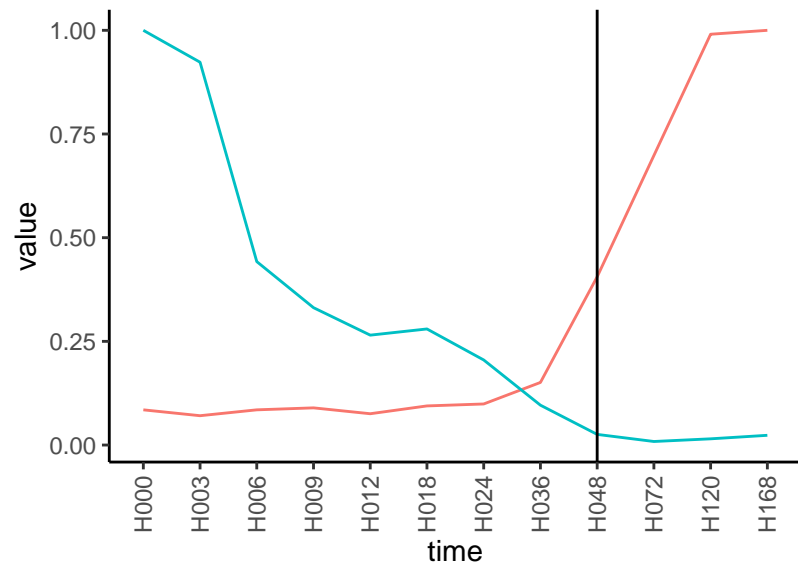

Normalized signals – ENSG00000133067
pre-not-upregulated/post-not-upregulated