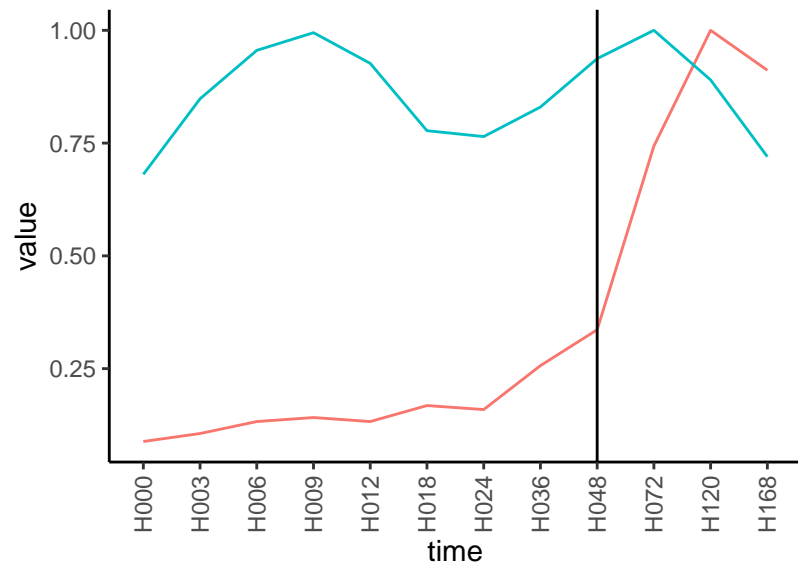

Differences

Normalized signals – ENSG00000173898
pre-not-upregulated/post-not-upregulated

Differences

Normalized signals – ENSG00000104936
pre-not-upregulated/post-not-upregulated

Differences

Normalized signals – ENSG00000168453
pre-not-upregulated/post-not-upregulated