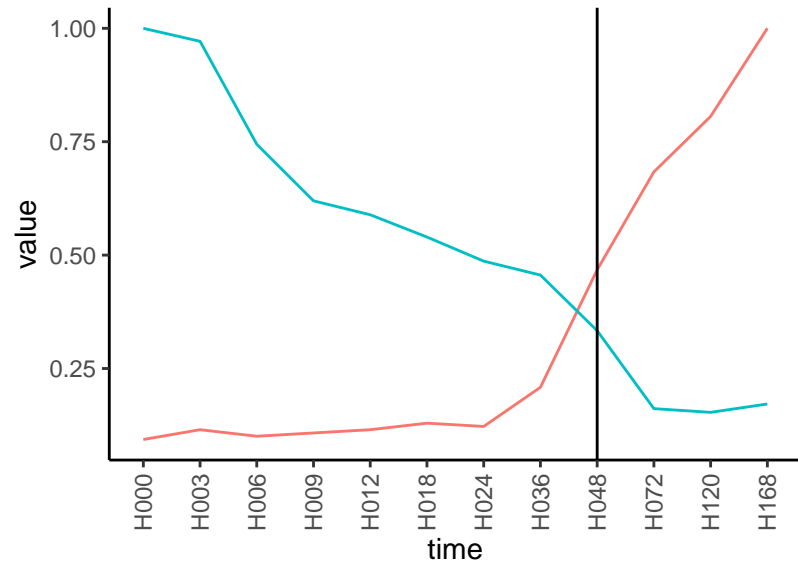

Differences

Normalized signals – ENSG00000167614
pre-not-upregulated/post-not-upregulated

Differences

Normalized signals – ENSG00000151948
pre-not-upregulated/post-not-upregulated

Differences

Normalized signals – ENSG00000196781
pre-not-upregulated/post-not-upregulated