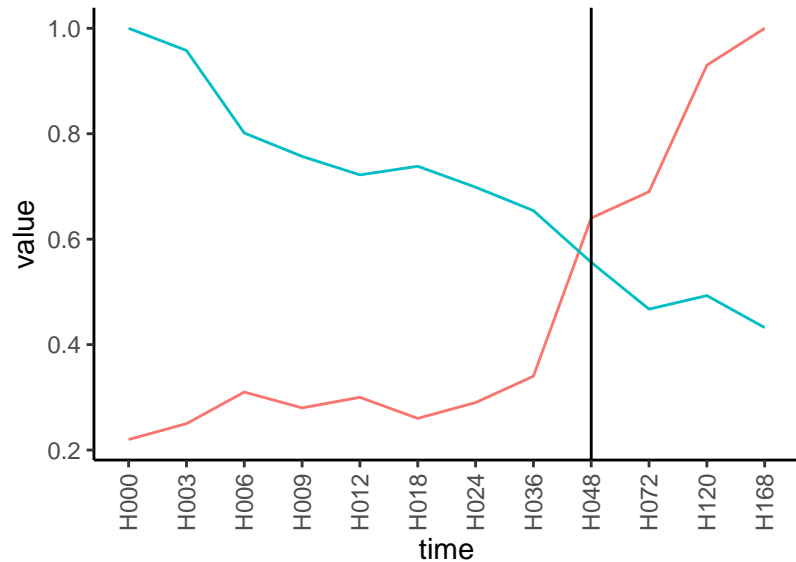

Normalized signals – ENSG00000144485
pre-not-upregulated/post-not-upregulated

Normalized signals – ENSG00000131242
pre-not-upregulated/post-not-upregulated