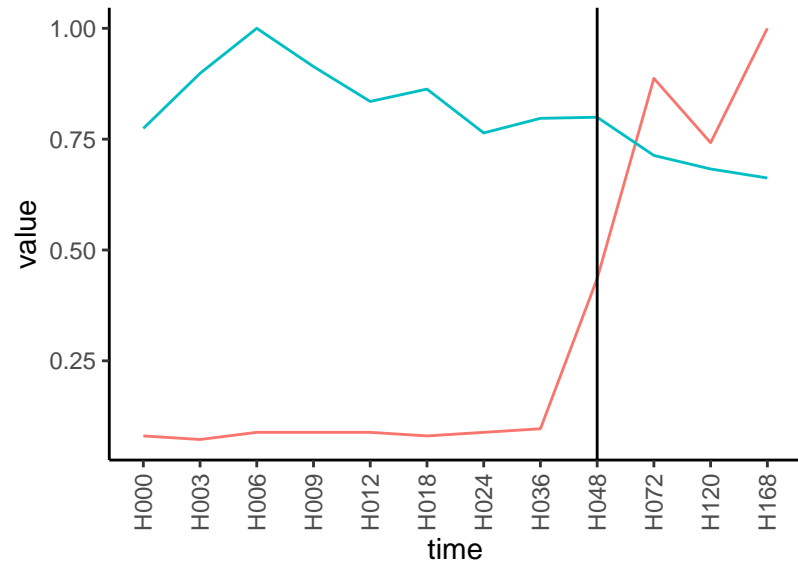

Differences

Normalized signals – ENSG00000157985
pre-not-upregulated/post-not-upregulated

Differences

Normalized signals – ENSG00000160781
pre-not-upregulated/post-not-upregulated

Differences

Normalized signals – ENSG00000140563
pre-not-upregulated/post-not-upregulated