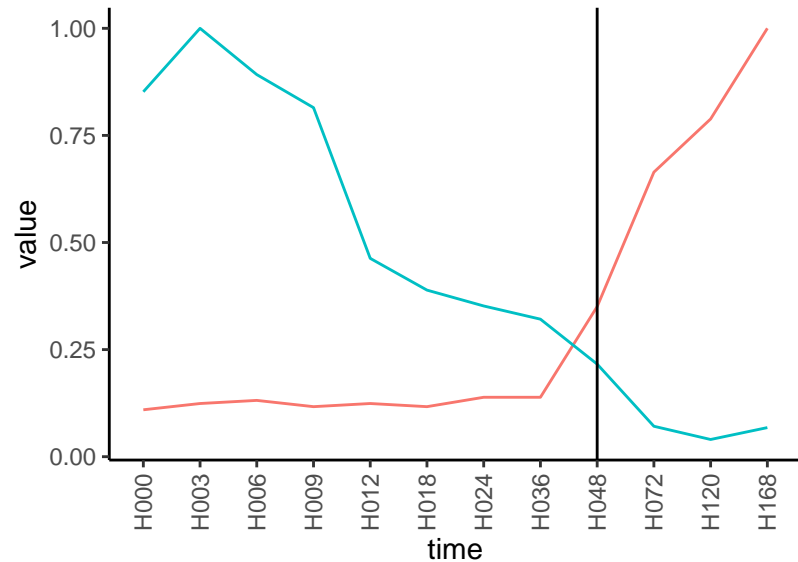

Normalized signals – ENSG00000184185
pre-not-upregulated/post-not-upregulated

Normalized signals – ENSG00000182621
pre-not-upregulated/post-not-upregulated