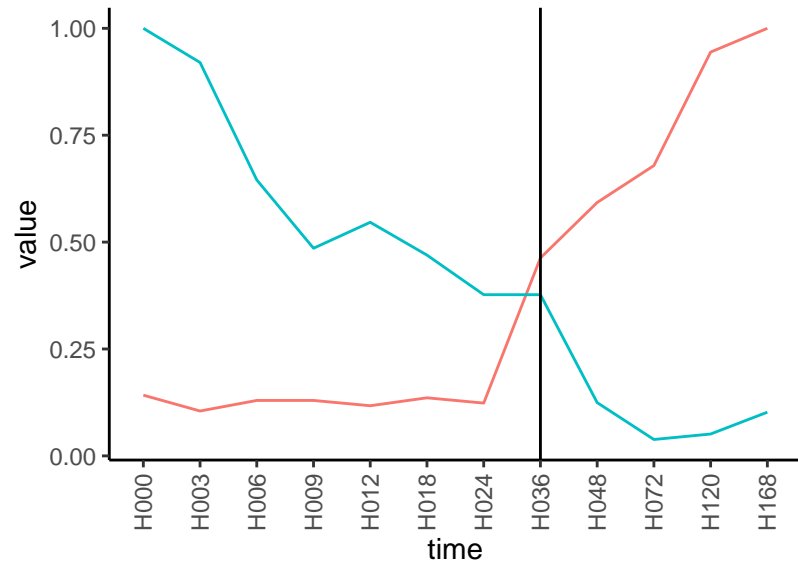

Normalized signals – ENSG00000151948
pre-not-upregulated/post-not-upregulated

Normalized signals – ENSG00000167614
pre-not-upregulated/post-not-upregulated