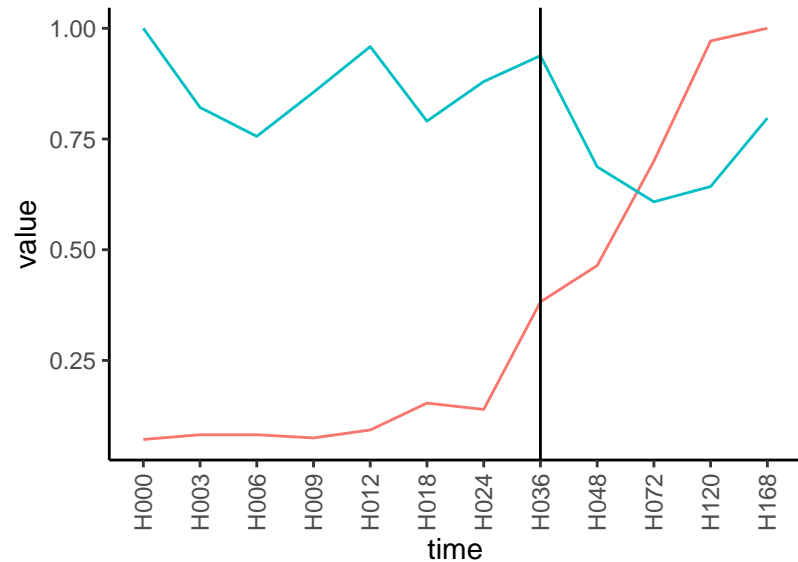

Differences

Normalized signals – ENSG00000131242
pre-not-upregulated/post-not-upregulated

Differences

Normalized signals – ENSG00000144485
pre-not-upregulated/post-not-upregulated

Differences

Normalized signals – ENSG00000036448
pre-not-upregulated/post-not-upregulated