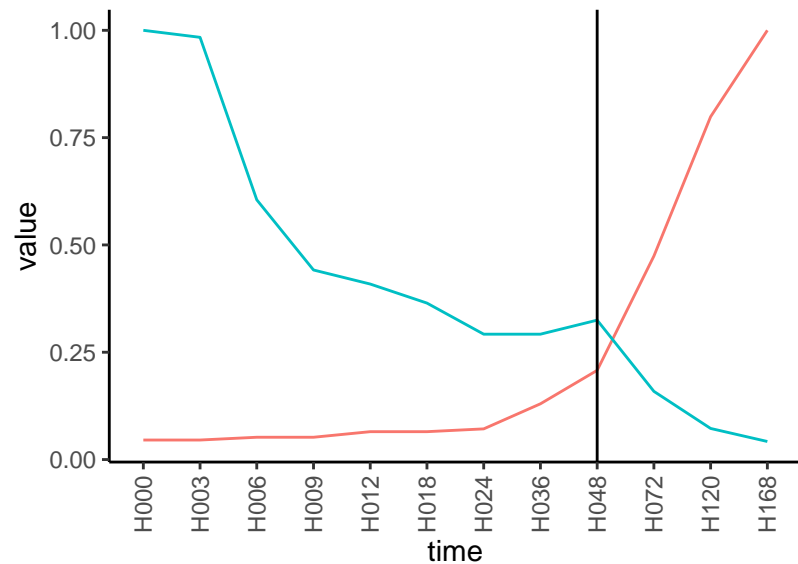

Differences

Normalized signals – ENSG00000167614
pre-not-upregulated/post-not-upregulated

Differences

Normalized signals – ENSG00000151948
pre-not-upregulated/post-not-upregulated

Differences

Normalized signals – ENSG00000196781
pre-not-upregulated/post-not-upregulated