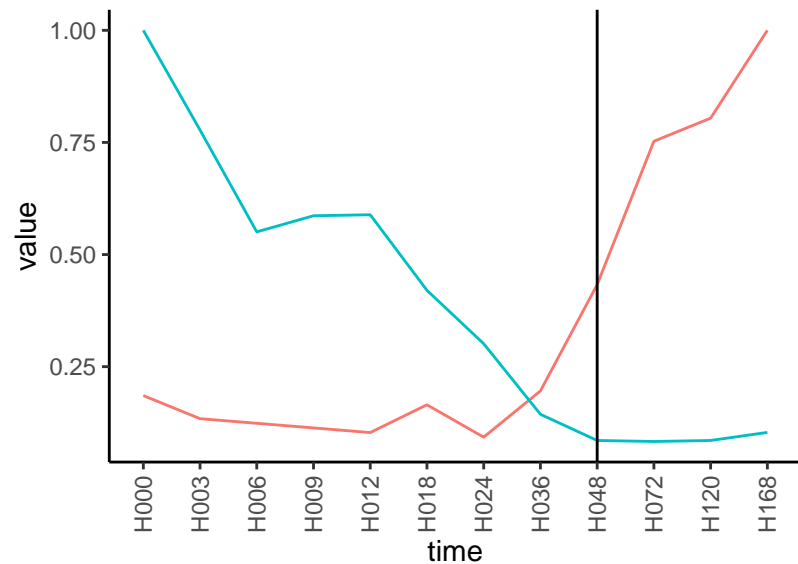

Differences

Normalized signals – ENSG00000182621
pre-not-upregulated/post-not-upregulated

Differences

Normalized signals – ENSG00000184185
pre-not-upregulated/post-not-upregulated

Differences

Normalized signals – ENSG00000110400
pre-not-upregulated/post-not-upregulated