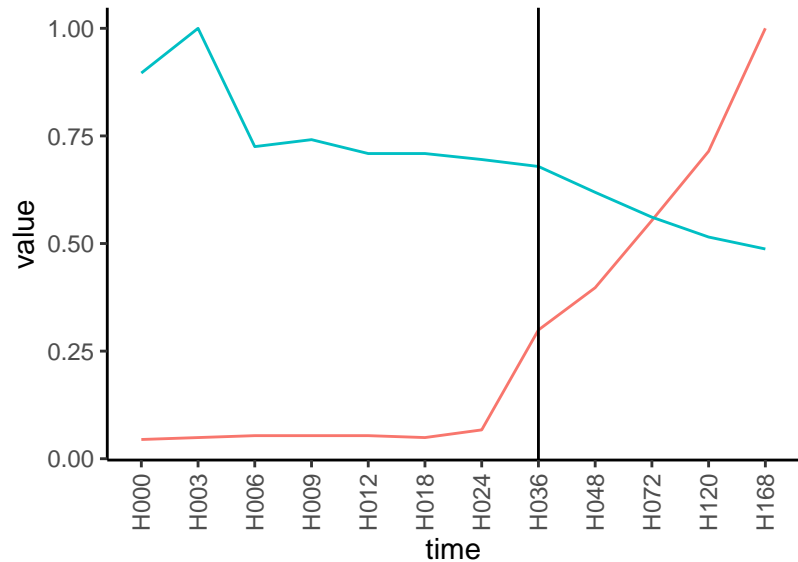

Normalized signals – ENSG00000160781
pre-not-upregulated/post-not-upregulated

Normalized signals – ENSG00000157985
pre-not-upregulated/post-not-upregulated