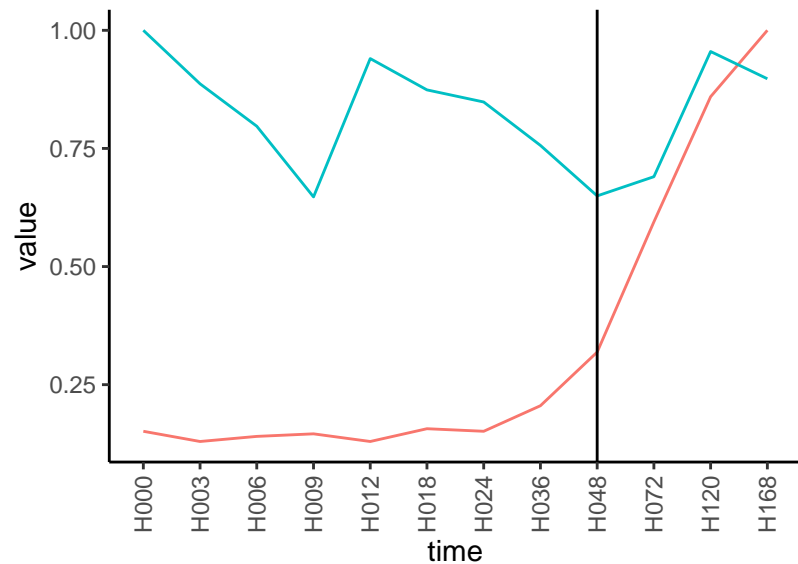

Differences

Normalized signals – ENSG00000157450
pre-not-upregulated/post-not-upregulated

Differences

Normalized signals – ENSG00000117122
pre-not-upregulated/post-not-upregulated

Differences

Normalized signals – ENSG00000172889
pre-not-upregulated/post-not-upregulated