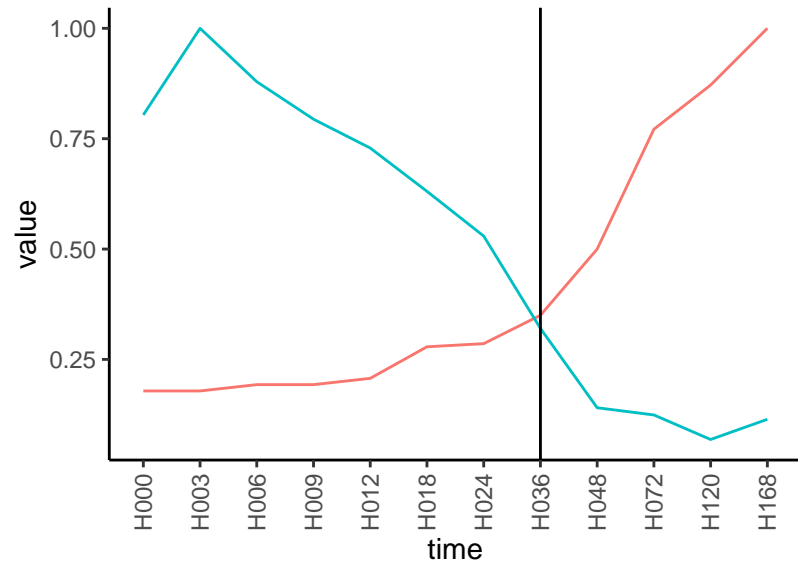

Differences

Normalized signals – ENSG00000091409
pre-not-upregulated/post-not-upregulated

Differences

Normalized signals – ENSG00000078269
pre-not-upregulated/post-not-upregulated

Differences

Normalized signals – ENSG00000185028
pre-not-upregulated/post-not-upregulated