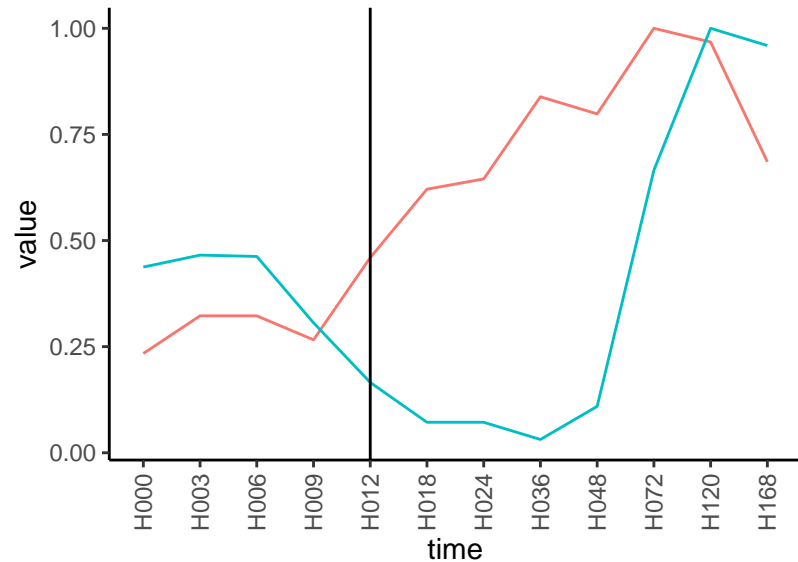

Normalized signals – ENSG00000160223
pre-not-upregulated/post-upregulated

Normalized signals – ENSG00000154310
pre-not-upregulated/post-not-upregulated