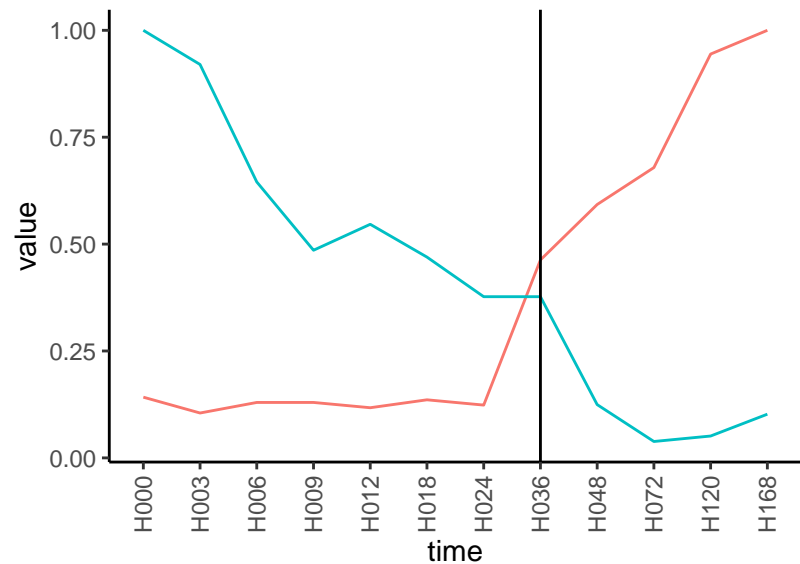

Normalized signals – ENSG00000151948
pre-not-upregulated/post-not-upregulated

Normalized signals – ENSG00000167614
pre-not-upregulated/post-not-upregulated