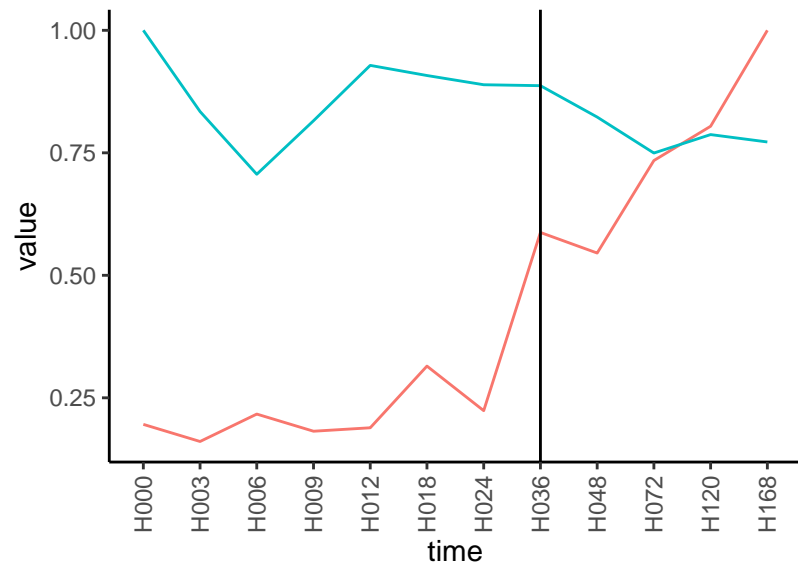

Differences

Normalized signals – ENSG00000173898
pre-not-upregulated/post-not-upregulated

Differences

Normalized signals – ENSG00000104936
pre-not-upregulated/post-not-upregulated

Differences

Normalized signals – ENSG00000168453
pre-not-upregulated/post-not-upregulated