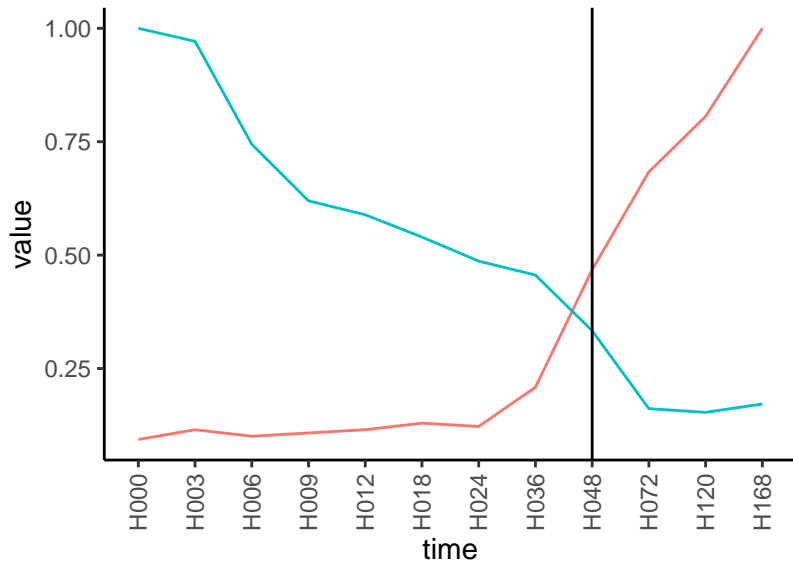

Differences

Normalized signals – ENSG00000167614
pre-not-upregulated/post-not-upregulated

Differences

Normalized signals – ENSG00000151948
pre-not-upregulated/post-not-upregulated

Differences

Normalized signals – ENSG00000196781
pre-not-upregulated/post-not-upregulated