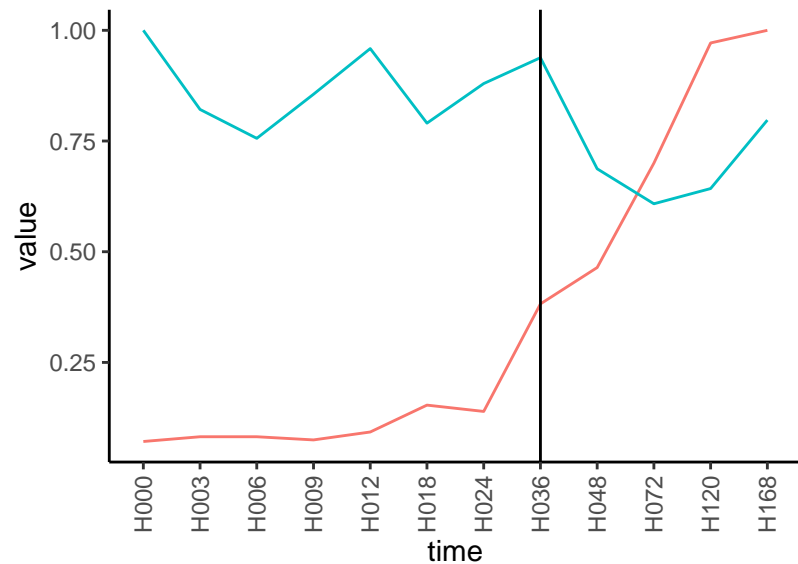

Differences

Normalized signals – ENSG00000131242
pre-not-upregulated/post-not-upregulated

Differences

Normalized signals – ENSG00000144485
pre-not-upregulated/post-not-upregulated

Differences

Normalized signals – ENSG00000036448
pre-not-upregulated/post-not-upregulated