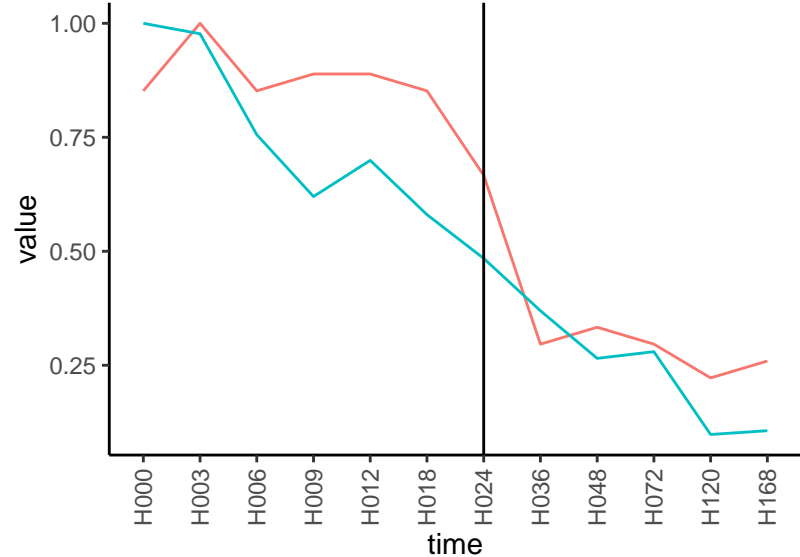

Differences

Normalized signals – ENSG00000130035
pre-not-downregulated/post-downregulated

Differences

Normalized signals – ENSG00000158497
pre-not-downregulated/post-not-downregula

Differences

Normalized signals – ENSG00000197977
pre-not-downregulated/post-not-downregula