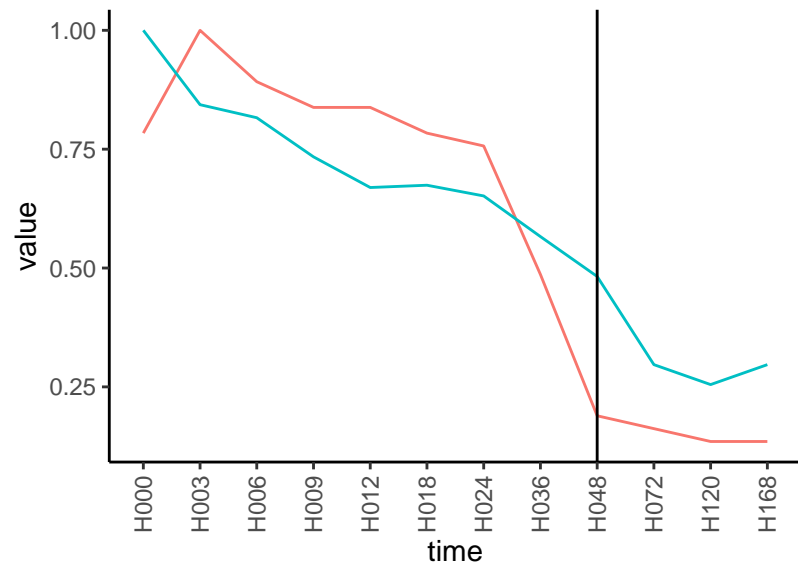

Normalized signals – ENSG00000176887
pre-not-downregulated/post-not-downregula

Differences

Normalized signals – ENSG00000136883
pre-not-downregulated/post-not-downregula

Differences

Normalized signals – ENSG00000002745
pre-not-downregulated/post-not-downregula