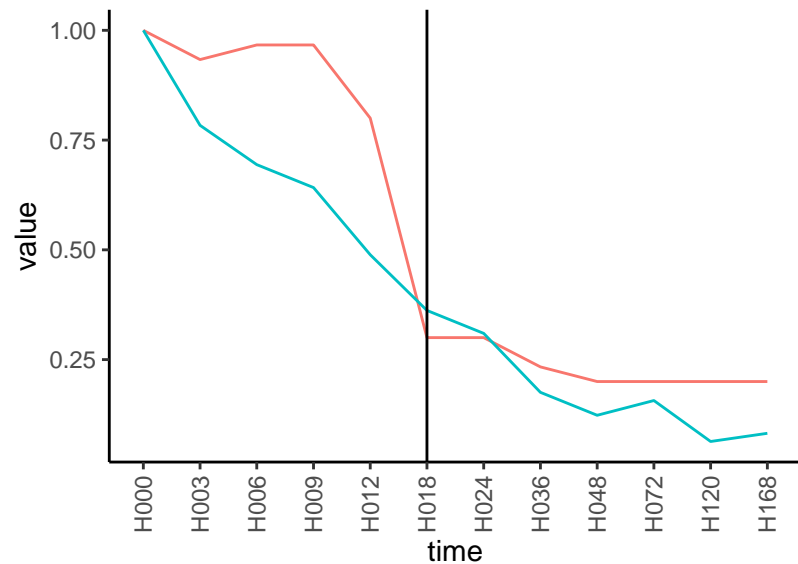

Normalized signals – ENSG00000158497
pre-not-downregulated/post-not-downregula

Normalized signals – ENSG00000130035
pre-not-downregulated/post-downregulated