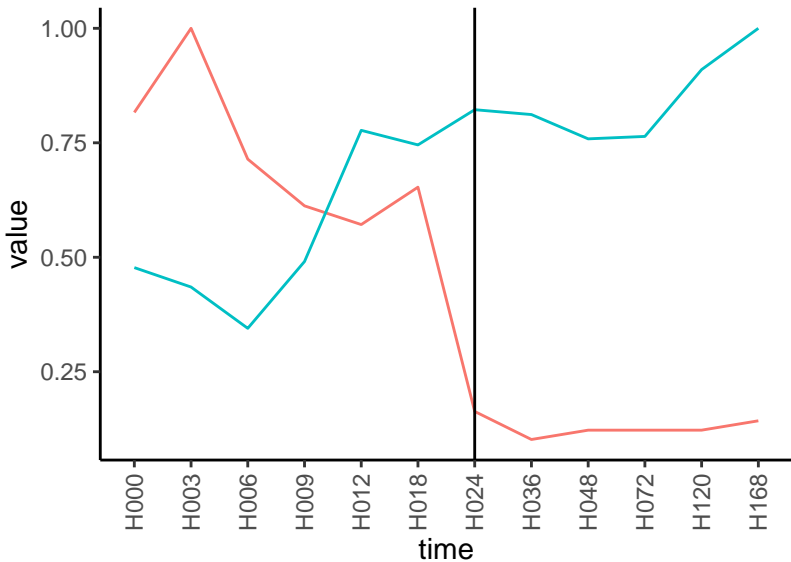

Differences

Normalized signals – ENSG00000172061
pre-not-downregulated/post-downregulated

Differences

Normalized signals – ENSG00000166352
pre-not-downregulated/post-not-downregula

Differences