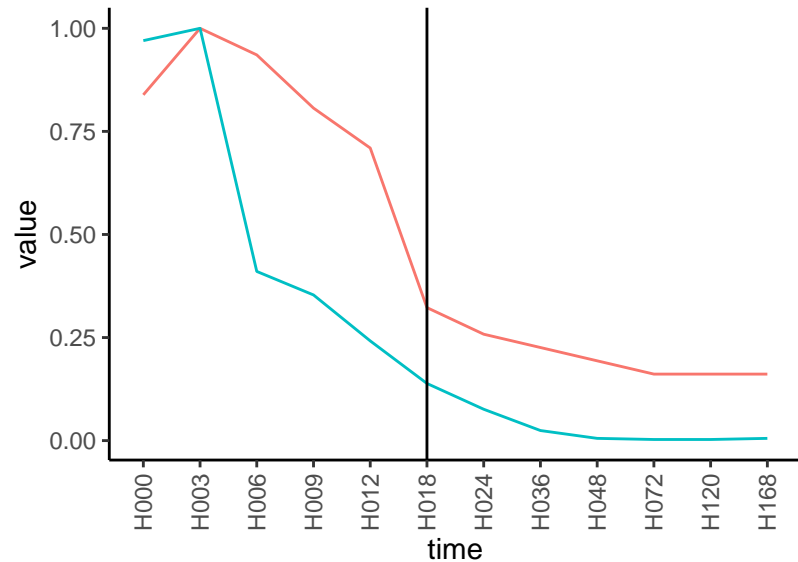

Normalized signals – ENSG00000166352
pre-not-downregulated/post-not-downregula

Normalized signals – ENSG00000172061
pre-not-downregulated/post-downregulated