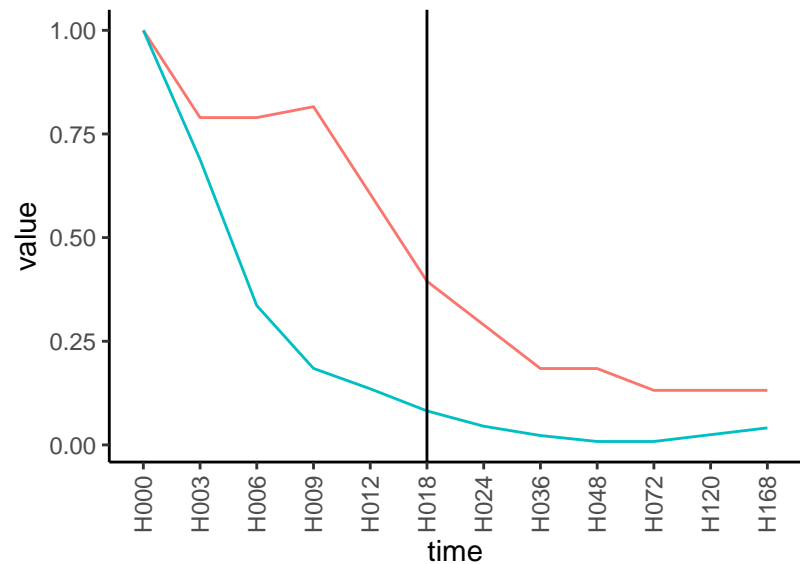

Normalized signals – ENSG00000176887
pre-not-downregulated/post-not-downregula

Differences

Normalized signals – ENSG00000136883
pre-not-downregulated/post-not-downregula

Differences

Normalized signals – ENSG00000002745
pre-not-downregulated/post-not-downregula