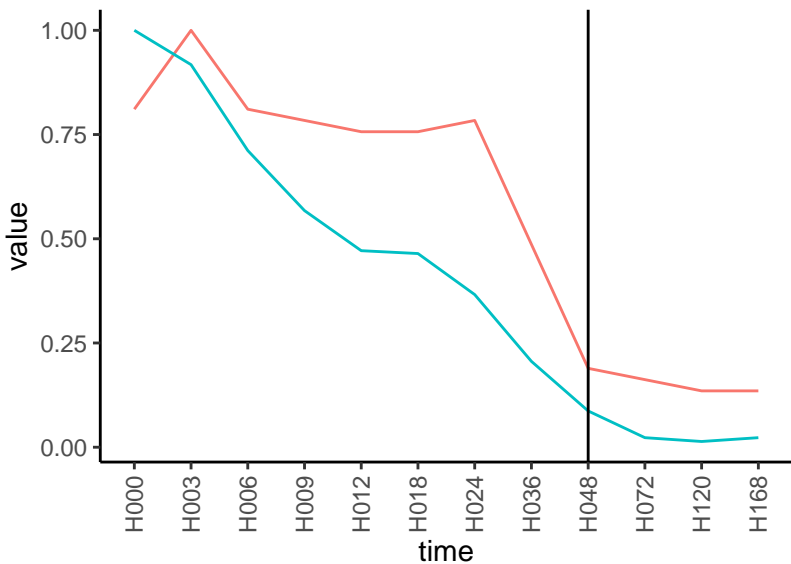

Differences

Normalized signals – ENSG00000130035
pre-not-downregulated/post-downregulated

Differences

Normalized signals – ENSG00000158497
pre-not-downregulated/post-not-downregula

Differences

Normalized signals – ENSG00000197977
pre-not-downregulated/post-not-downregula