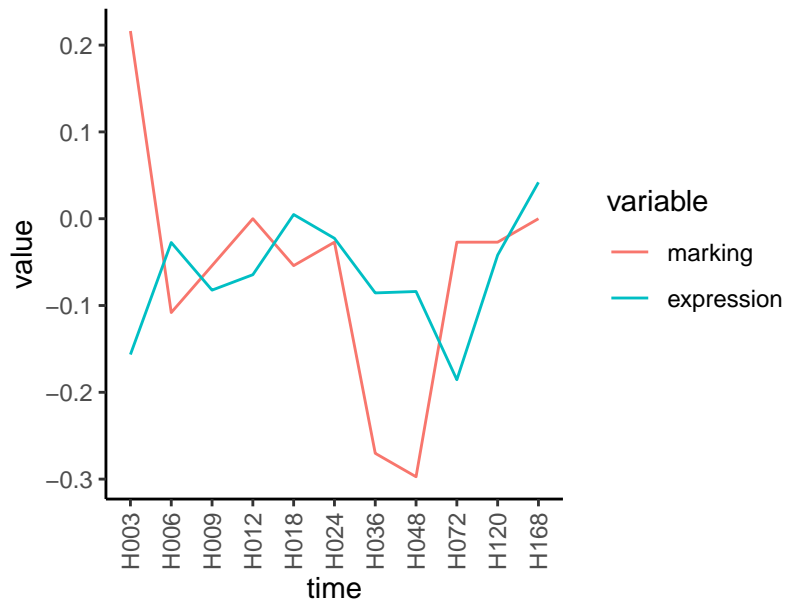

Normalized signals – ENSG00000002745
pre-not-downregulated/post-not-downregula

Differences

Differences