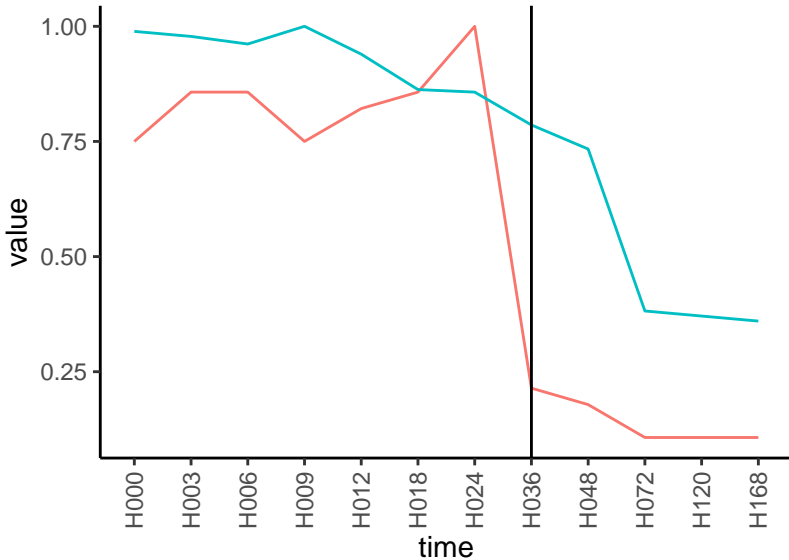

Normalized signals – ENSG00000176887
pre-not-downregulated/post-not-downregula

Differences

Normalized signals – ENSG00000136883
pre-not-downregulated/post-not-downregula

Differences

Normalized signals – ENSG00000002745
pre-not-downregulated/post-not-downregula