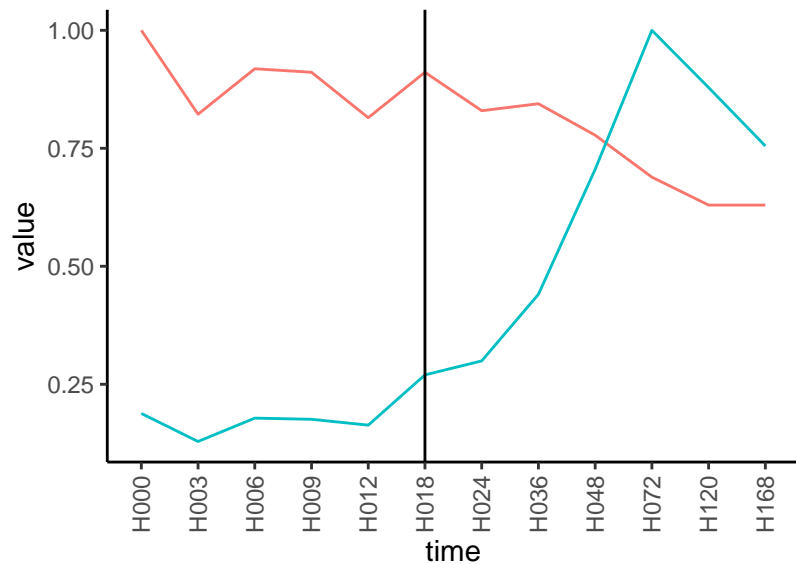

Normalized signals – ENSG00000014257
pre-not-upregulated/post-upregulated

Differences

Normalized signals – ENSG00000031081
pre-not-upregulated/post-not-upregulated

Differences

Normalized signals – ENSG00000038945
pre-not-upregulated/post-upregulated