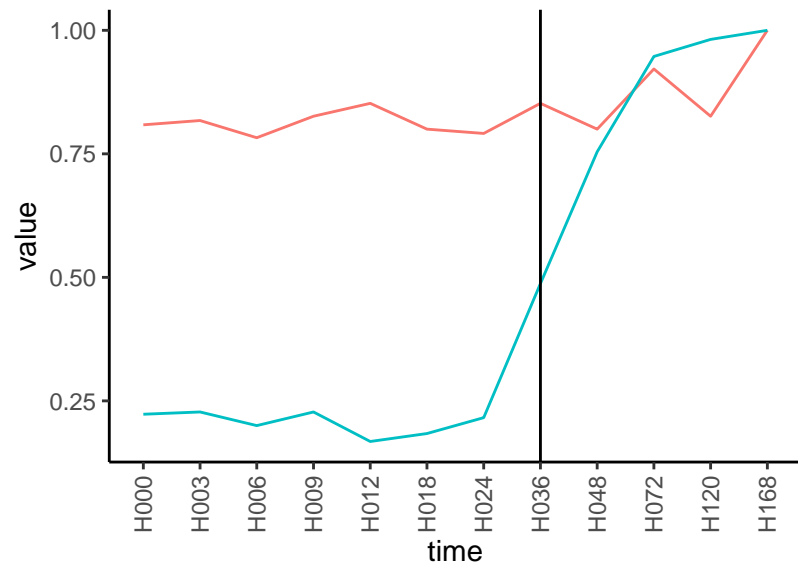

Normalized signals – ENSG00000140678
pre-not-upregulated/post-upregulated

Normalized signals – ENSG00000138640
pre-not-upregulated/post-not-upregulated