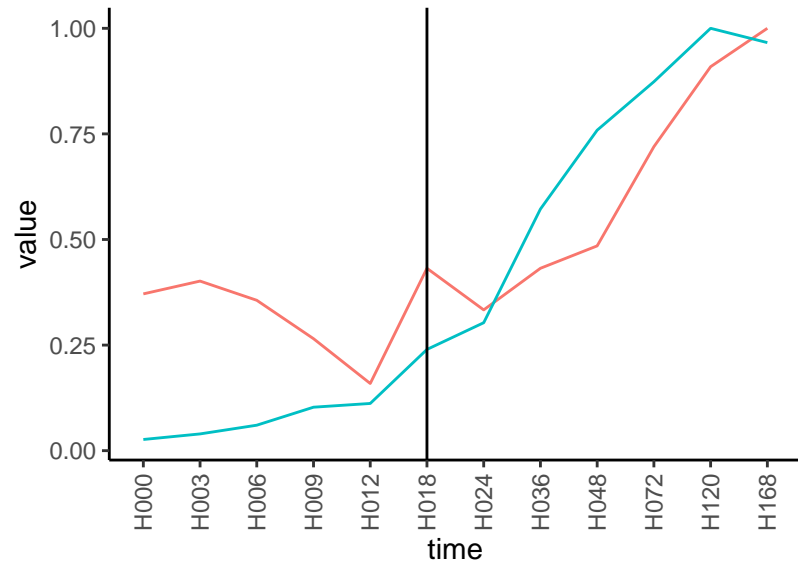

Normalized signals – ENSG00000164674
pre-not-upregulated/post-not-upregulated

Normalized signals – ENSG00000164125
pre-not-upregulated/post-upregulated