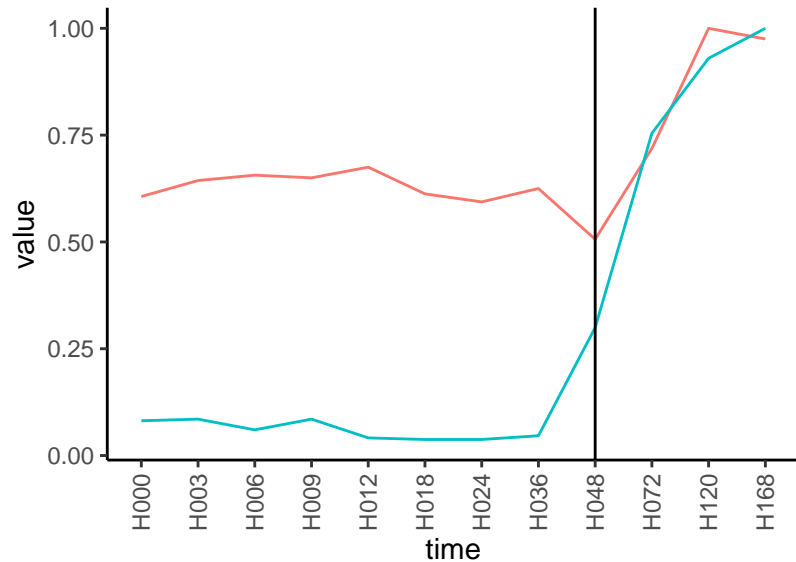

Differences

Normalized signals – ENSG00000136689
pre-not-upregulated/post-upregulated

Differences

Normalized signals – ENSG00000137491
pre-not-upregulated/post-upregulated

Differences

Normalized signals – ENSG00000137801
pre-not-upregulated/post-not-upregulated