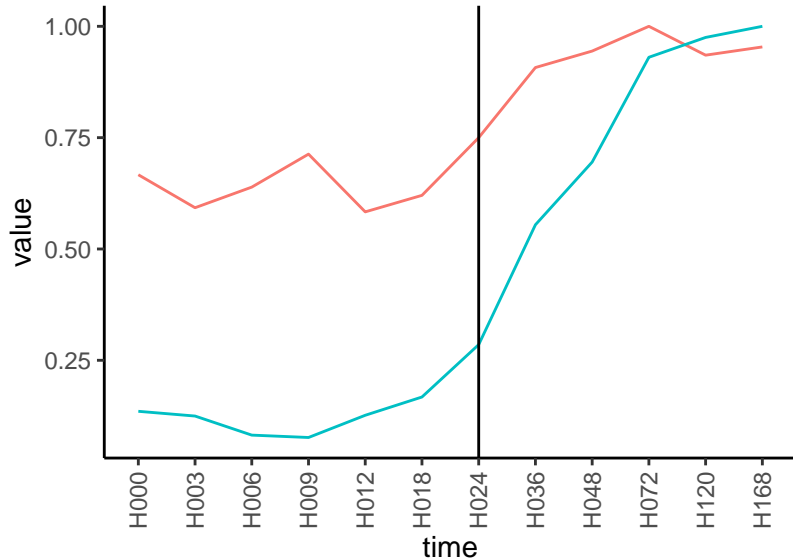

Differences

Normalized signals – ENSG00000164125
pre-not-upregulated/post-upregulated

Differences

Normalized signals – ENSG00000164674
pre-not-upregulated/post-not-upregulated

Differences

Normalized signals – ENSG00000167851
pre-not-upregulated/post-not-upregulated