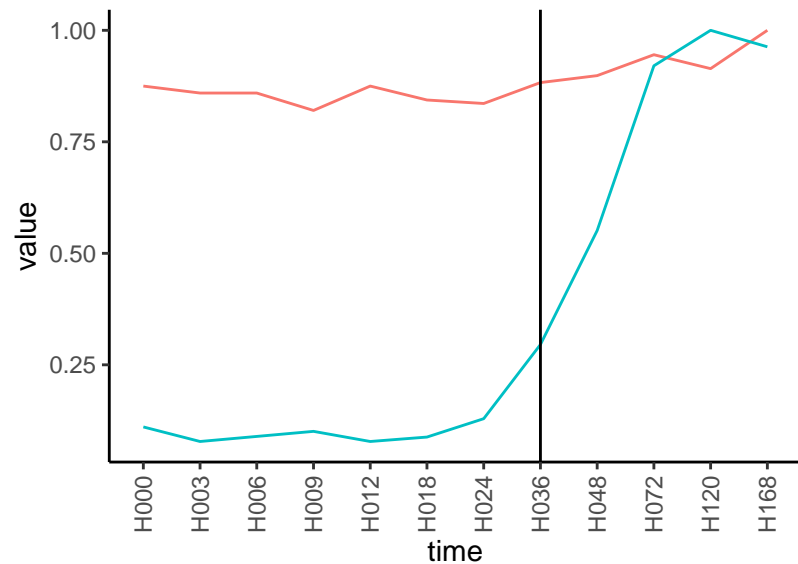

Normalized signals – ENSG00000171115
pre-not-upregulated/post-not-upregulated

Normalized signals – ENSG00000169403
pre-not-upregulated/post-not-upregulated