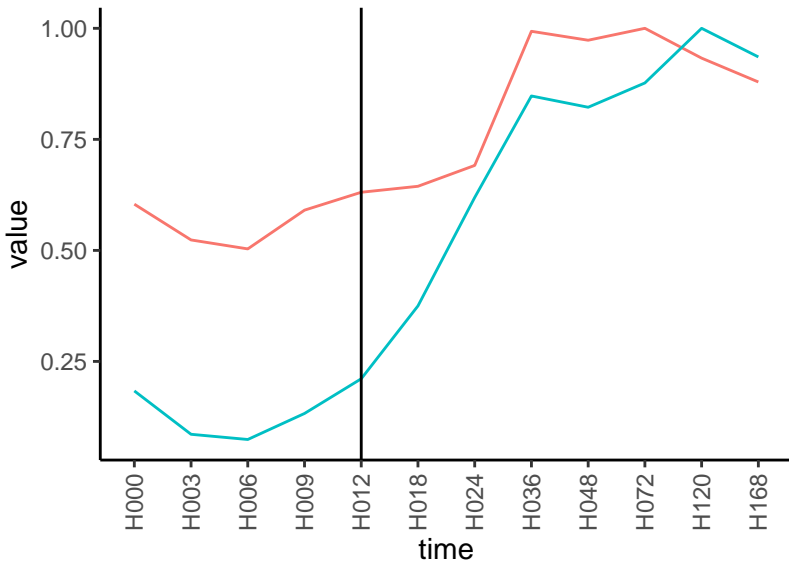

Differences

Normalized signals – ENSG00000104974
pre-not-upregulated/post-not-upregulated

Differences

Normalized signals – ENSG00000109787
pre-not-upregulated/post-not-upregulated

Differences

Normalized signals – ENSG00000110665
pre-not-upregulated/post-upregulated