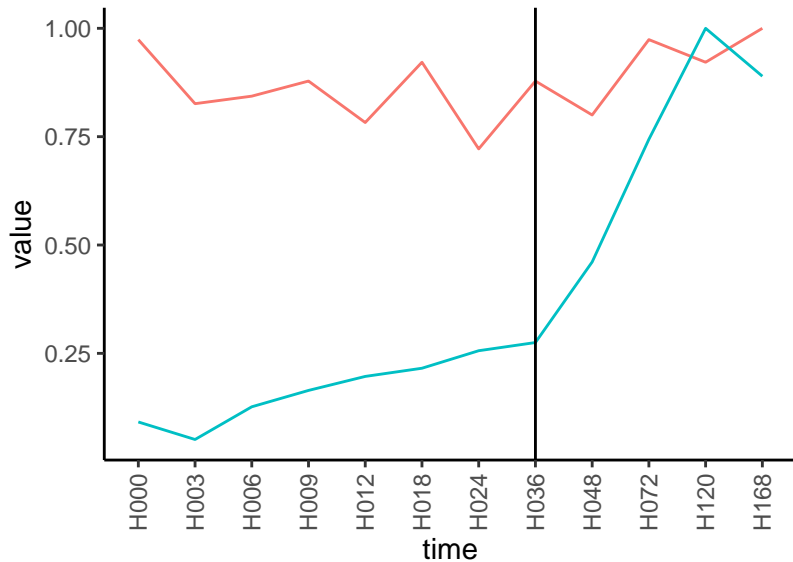

Differences

Normalized signals – ENSG00000116574
pre-not-upregulated/post-not-upregulated

Differences

Normalized signals – ENSG00000124570
pre-not-upregulated/post-not-upregulated

Differences

Normalized signals – ENSG00000128805
pre-not-upregulated/post-not-upregulated