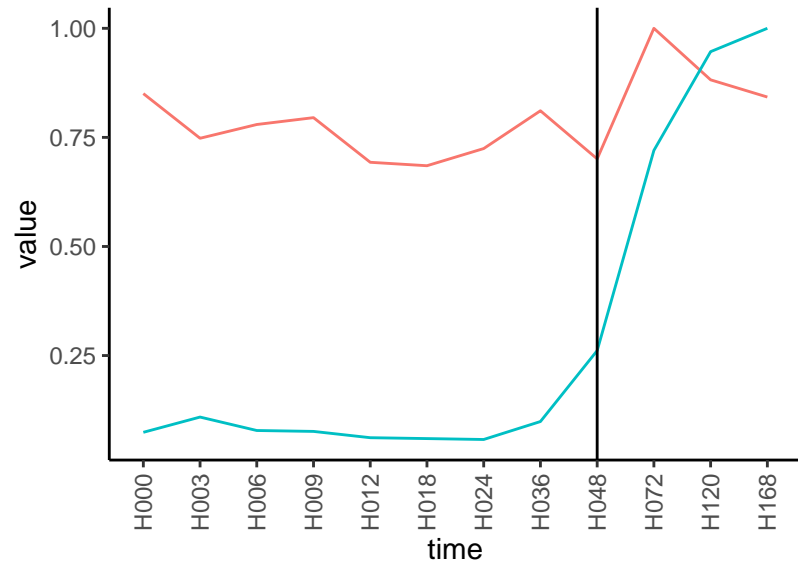

Differences

Normalized signals – ENSG00000104974
pre-not-upregulated/post-not-upregulated

Differences

Normalized signals – ENSG00000109787
pre-not-upregulated/post-not-upregulated

Differences

Normalized signals – ENSG00000110665
pre-not-upregulated/post-upregulated