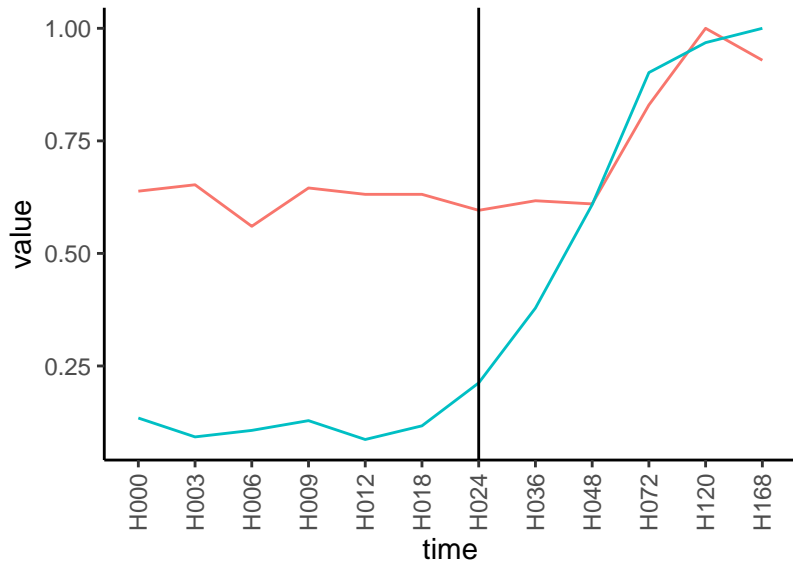

Differences

Normalized signals – ENSG00000131981
pre-not-upregulated/post-not-upregulated

Differences

Normalized signals – ENSG00000135077
pre-not-upregulated/post-upregulated

Differences

Normalized signals – ENSG00000136250
pre-not-upregulated/post-upregulated