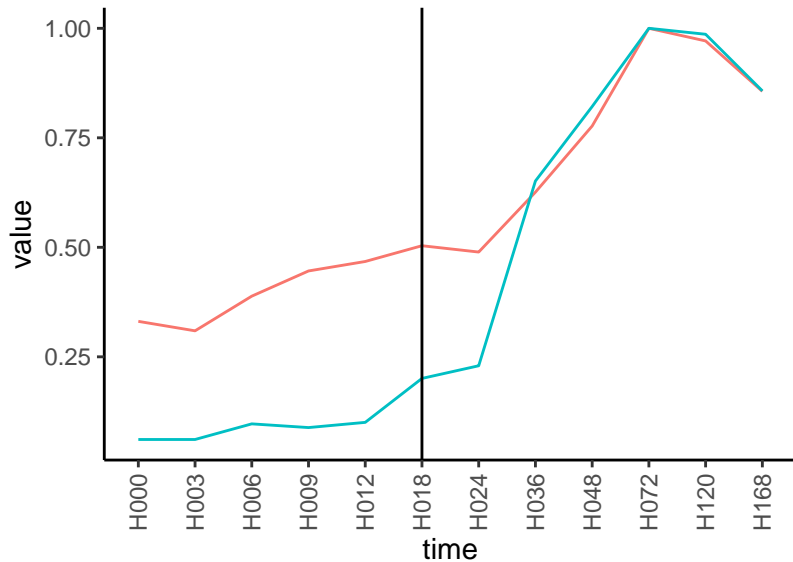

Differences

Normalized signals – ENSG00000157483
pre-not-upregulated/post-not-upregulated

Differences

Normalized signals – ENSG00000159189
pre-not-upregulated/post-not-upregulated

Differences

Normalized signals – ENSG00000160883
pre-not-upregulated/post-upregulated