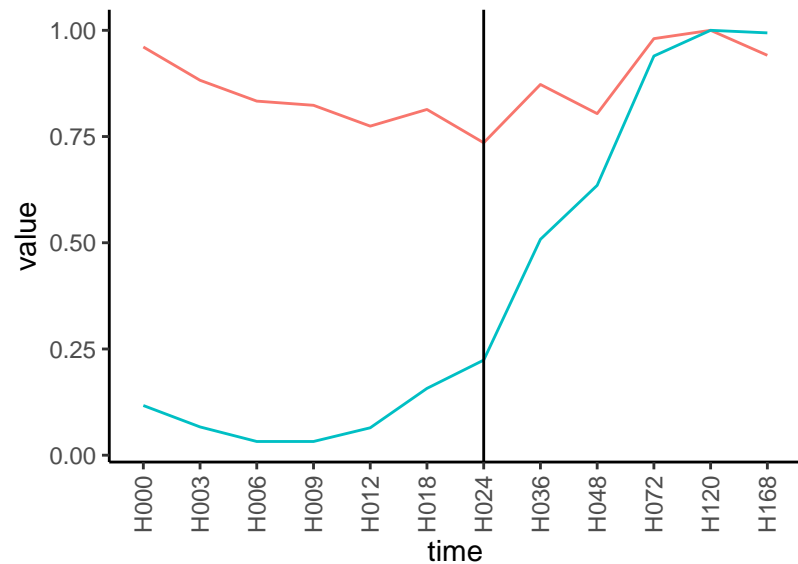

Differences

Normalized signals – ENSG00000169403
pre-not-upregulated/post-not-upregulated

Differences

Normalized signals – ENSG00000171115
pre-not-upregulated/post-not-upregulated

Differences

Normalized signals – ENSG00000171777
pre-not-upregulated/post-upregulated