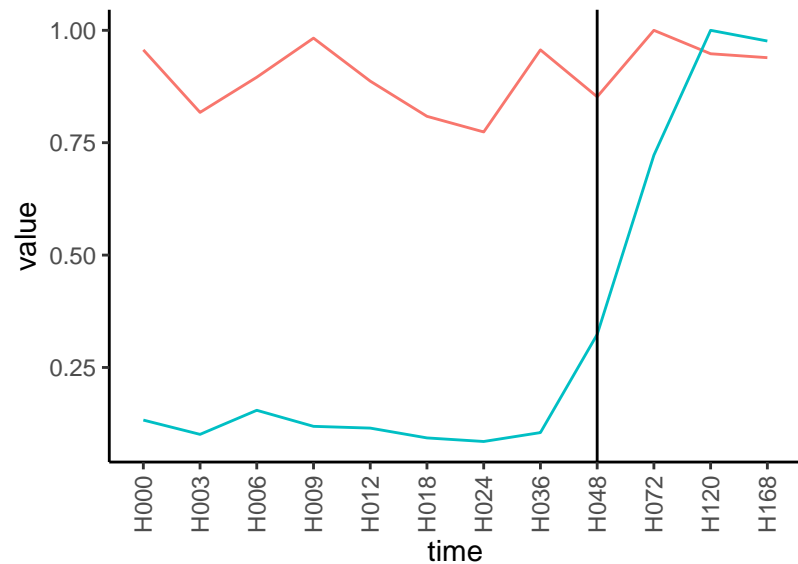

Differences

Normalized signals – ENSG00000177575
pre-not-upregulated/post-upregulated

Differences

Normalized signals – ENSG00000178573
pre-not-upregulated/post-not-upregulated

Differences

Normalized signals – ENSG00000183087
pre-not-upregulated/post-not-upregulated