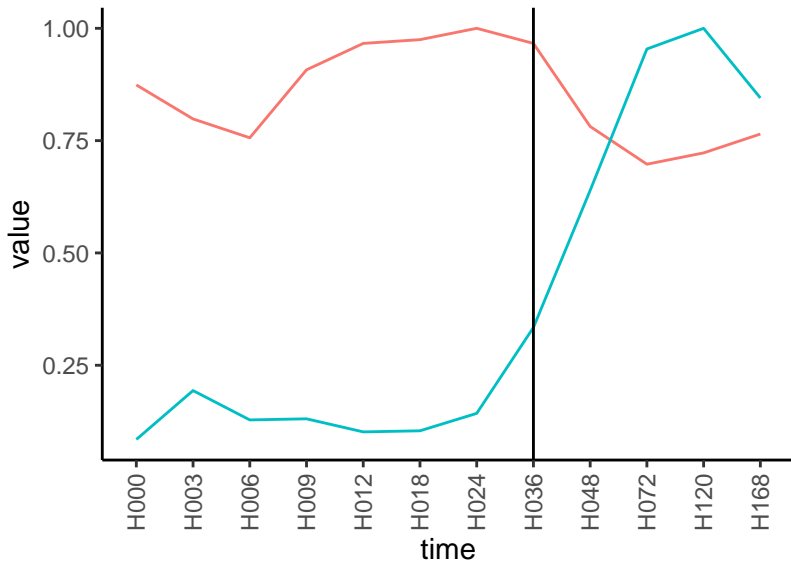

Normalized signals – ENSG00000173369
pre-not-upregulated/post-upregulated

Normalized signals – ENSG00000173166
pre-not-upregulated/post-not-upregulated