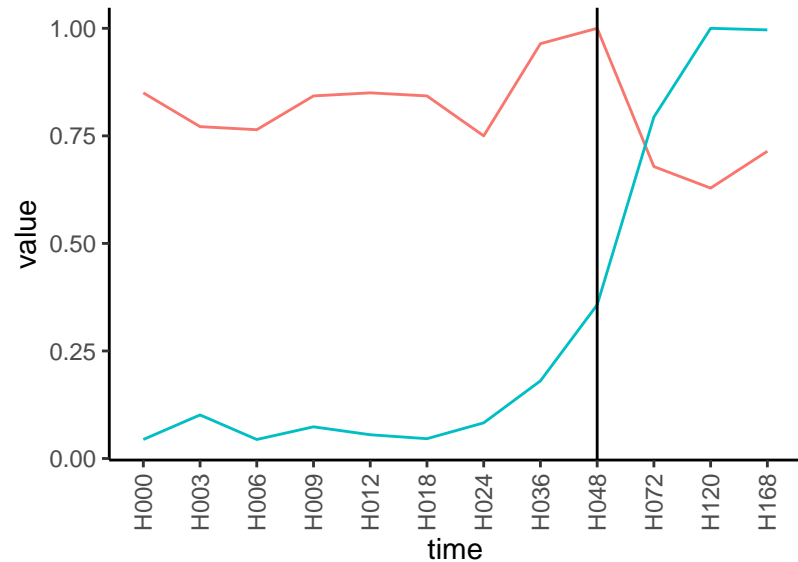

Normalized signals – ENSG00000159189
pre-not-upregulated/post-not-upregulated

Normalized signals – ENSG00000157483
pre-not-upregulated/post-not-upregulated