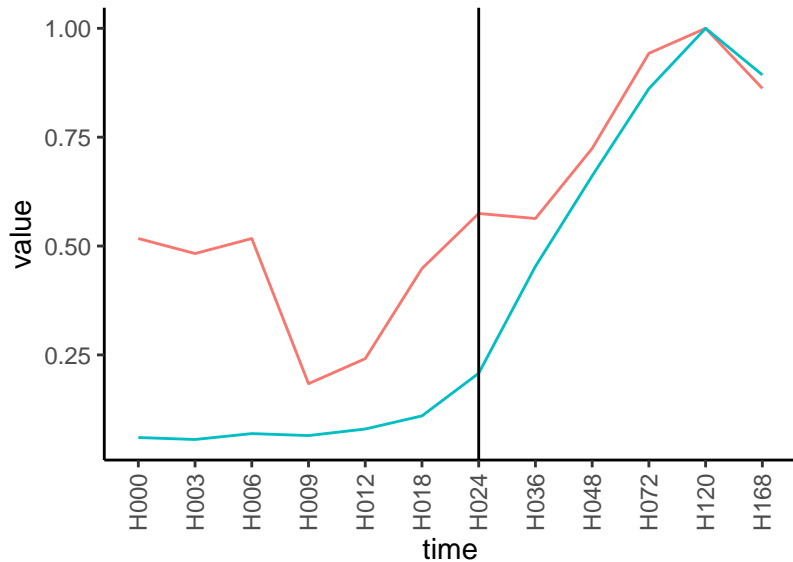

Normalized signals – ENSG00000014257
pre-not-upregulated/post-upregulated

Differences

Normalized signals – ENSG00000031081
pre-not-upregulated/post-not-upregulated

Differences

Normalized signals – ENSG00000038945
pre-not-upregulated/post-upregulated