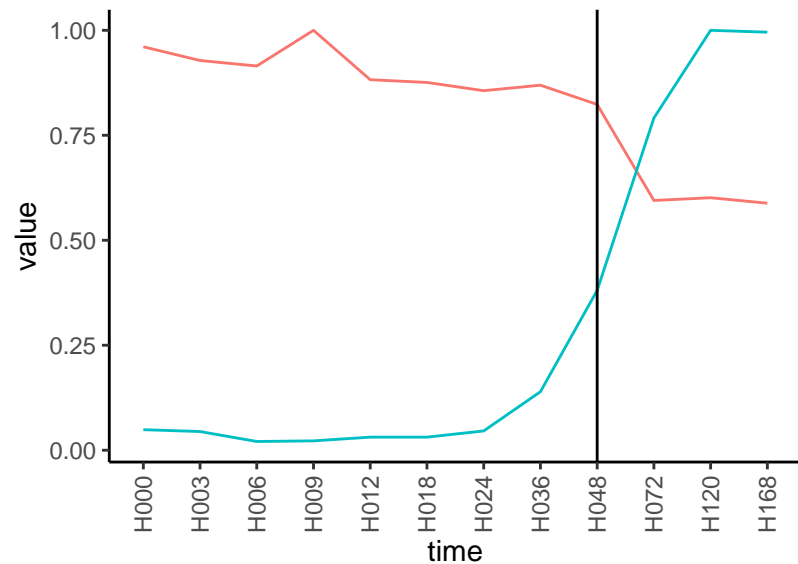

Differences

Normalized signals – ENSG00000177575
pre-not-upregulated/post-upregulated

Differences

Normalized signals – ENSG00000178573
pre-not-upregulated/post-not-upregulated

Differences

Normalized signals – ENSG00000183087
pre-not-upregulated/post-not-upregulated