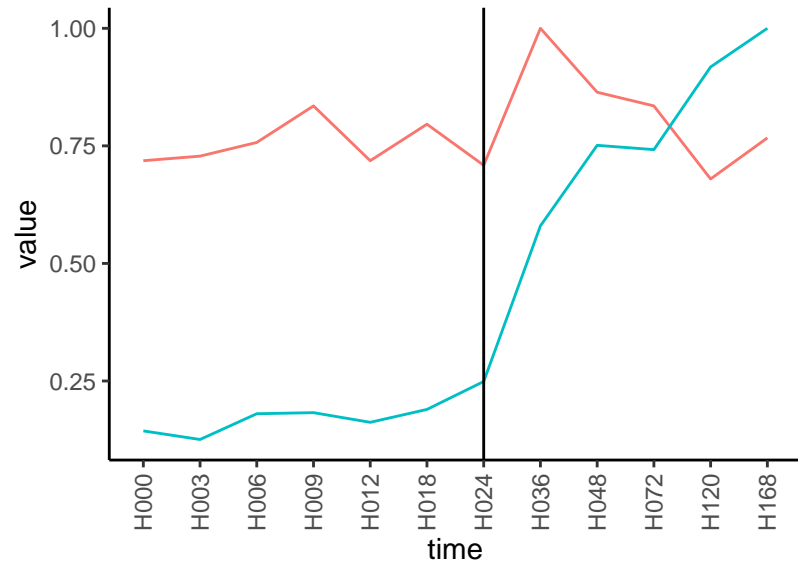

Differences

Normalized signals – ENSG00000164125
pre-not-upregulated/post-upregulated

Differences

Normalized signals – ENSG00000164674
pre-not-upregulated/post-not-upregulated

Differences

Normalized signals – ENSG00000167851
pre-not-upregulated/post-not-upregulated