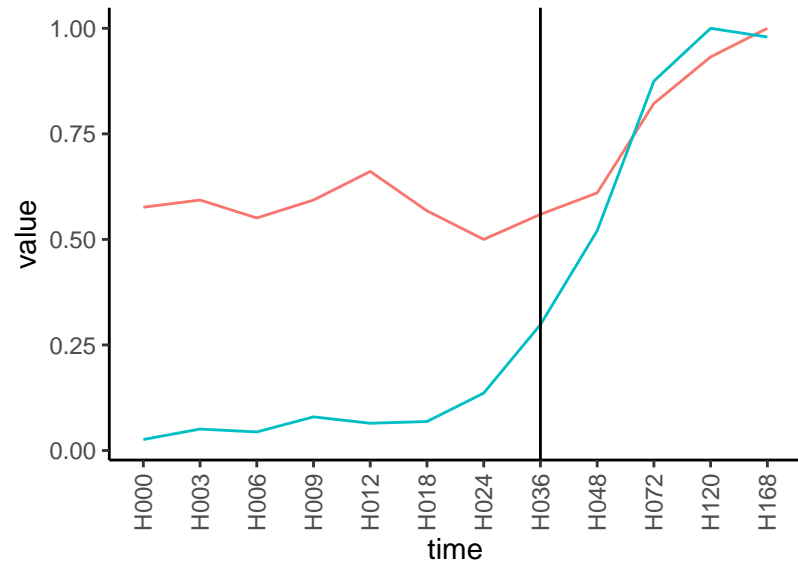

Differences

Normalized signals – ENSG00000187554
pre-not-upregulated/post-upregulated

Differences

Normalized signals – ENSG00000196730
pre-not-upregulated/post-not-upregulated

Differences

Normalized signals – ENSG00000197405
pre-not-upregulated/post-upregulated