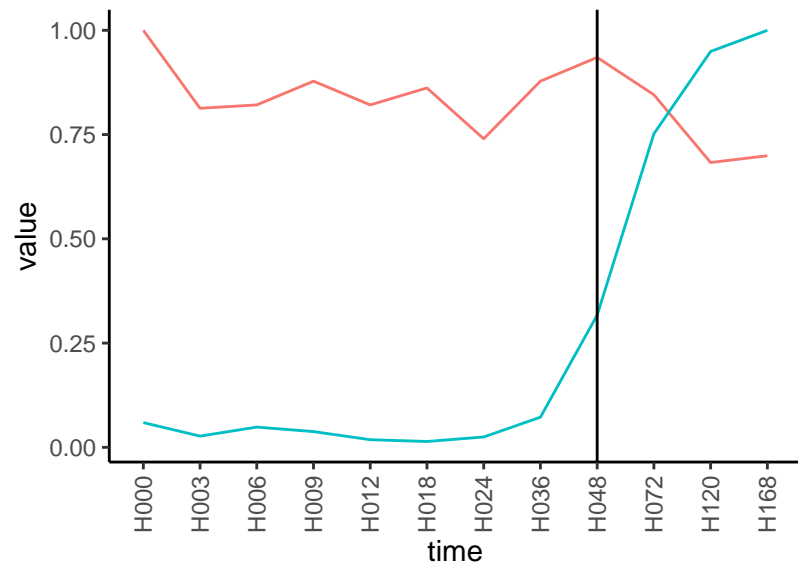

Normalized signals – ENSG00000135077
pre-not-upregulated/post-upregulated

Normalized signals – ENSG00000131981
pre-not-upregulated/post-not-upregulated