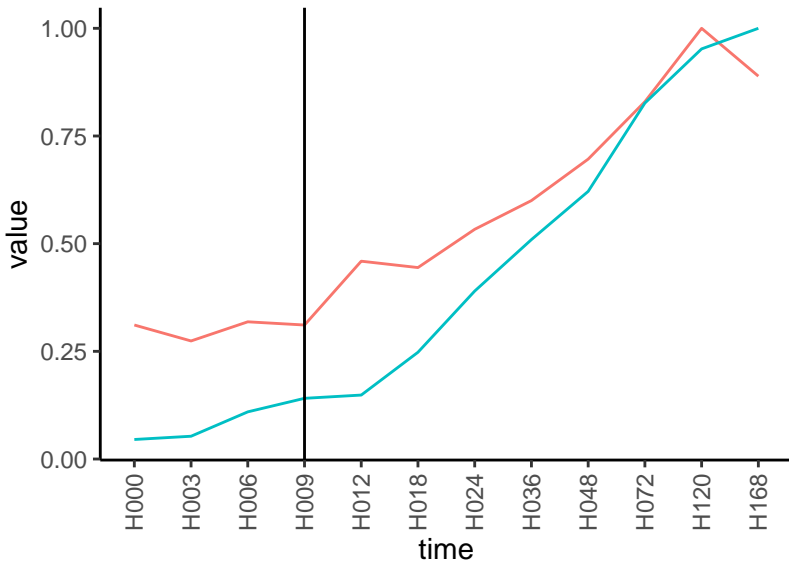

Differences

Normalized signals – ENSG00000138640
pre-not-upregulated/post-not-upregulated

Differences

Normalized signals – ENSG00000140678
pre-not-upregulated/post-upregulated

Differences

Normalized signals – ENSG00000155307
pre-not-upregulated/post-not-upregulated