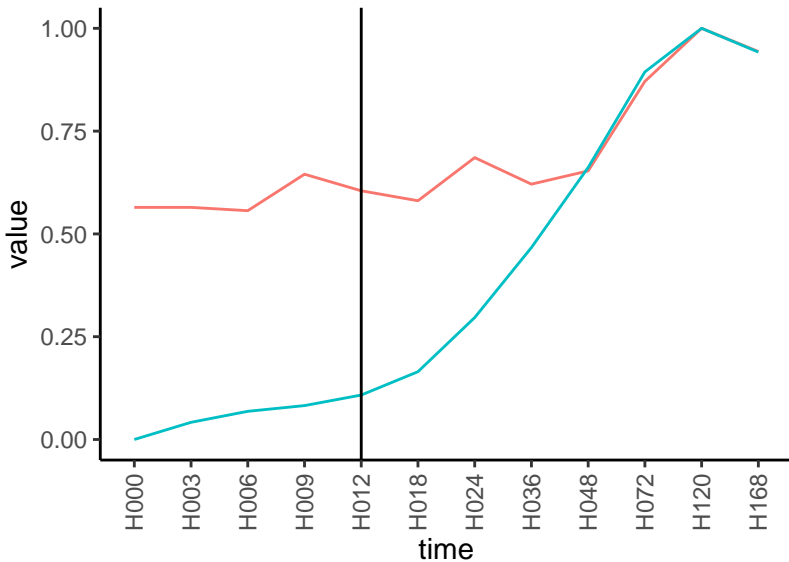

Normalized signals – ENSG00000137491
pre-not-upregulated/post-upregulated

Normalized signals – ENSG00000136689
pre-not-upregulated/post-upregulated