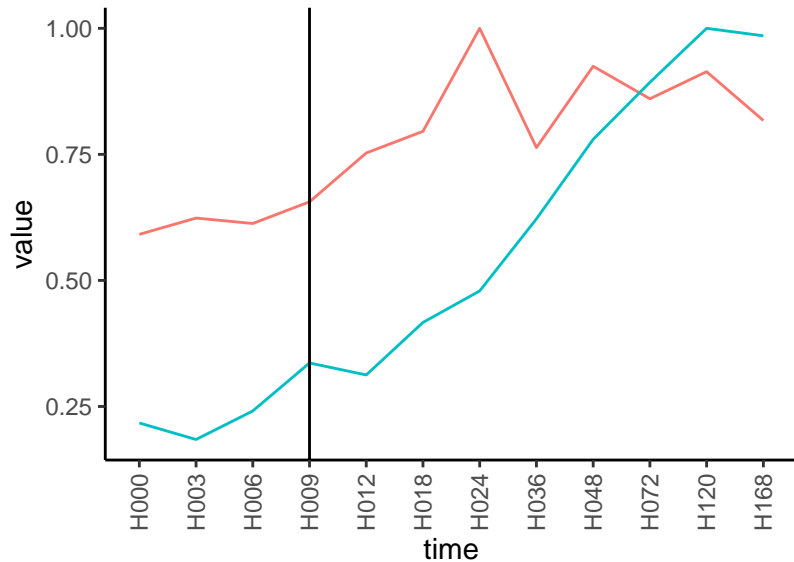

Differences

Normalized signals – ENSG00000173166
pre-not-upregulated/post-not-upregulated

Differences

Normalized signals – ENSG00000173369
pre-not-upregulated/post-upregulated

Differences

Normalized signals – ENSG00000174130
pre-not-upregulated/post-not-upregulated