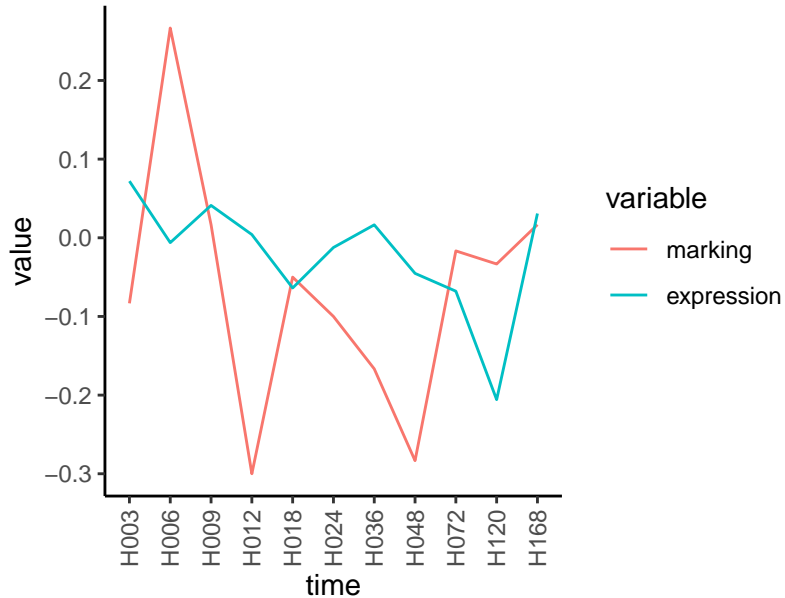

Normalized signals – ENSG00000267303  
pre-not-downregulated/post-not-downregula

Differences

Normalized signals – ENSG00000188818  
pre-not-downregulated/post-downregulated

Differences

Normalized signals – ENSG00000280433  
pre-not-downregulated/post-not-downregula