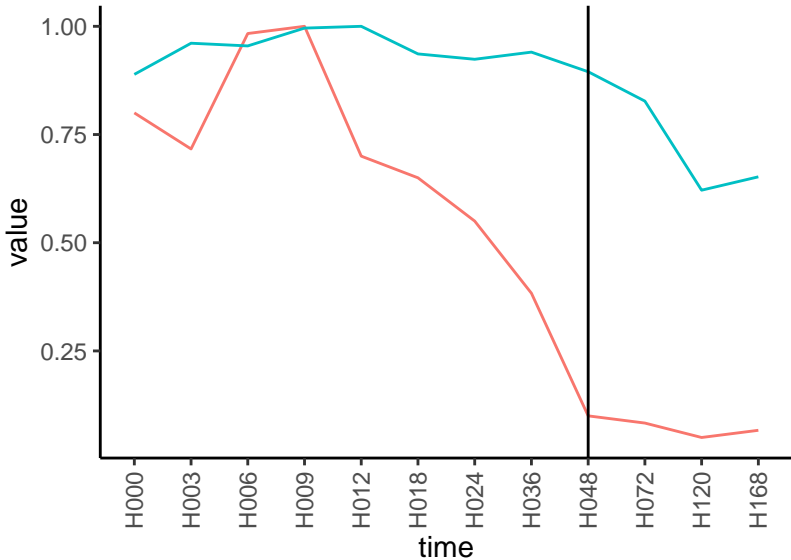

Normalized signals – ENSG00000267303  
pre-not-downregulated/post-not-downregula

Differences

Normalized signals – ENSG00000188818  
pre-not-downregulated/post-downregulated

Differences

Normalized signals – ENSG00000280433  
pre-not-downregulated/post-not-downregula