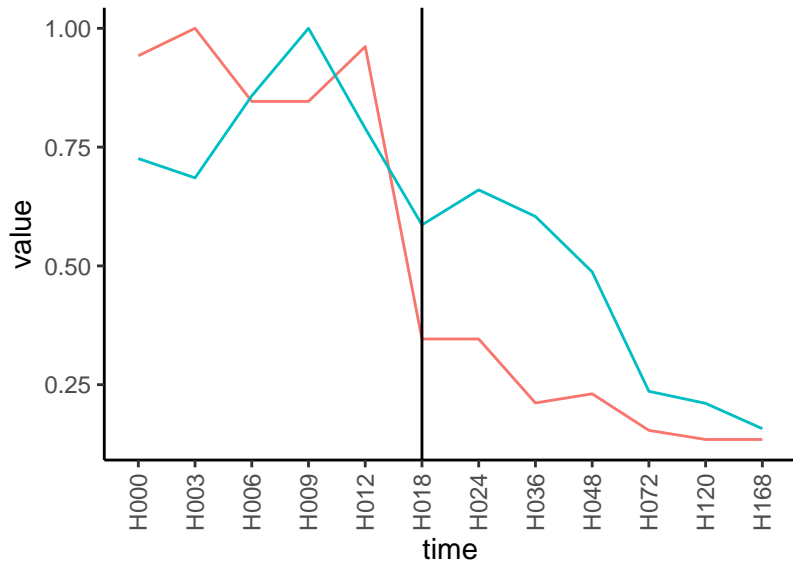

Normalized signals – ENSG00000267303  
pre-not-downregulated/post-not-downregula

Differences

Normalized signals – ENSG00000188818  
pre-not-downregulated/post-downregulated

Differences

Normalized signals – ENSG00000280433  
pre-not-downregulated/post-not-downregula