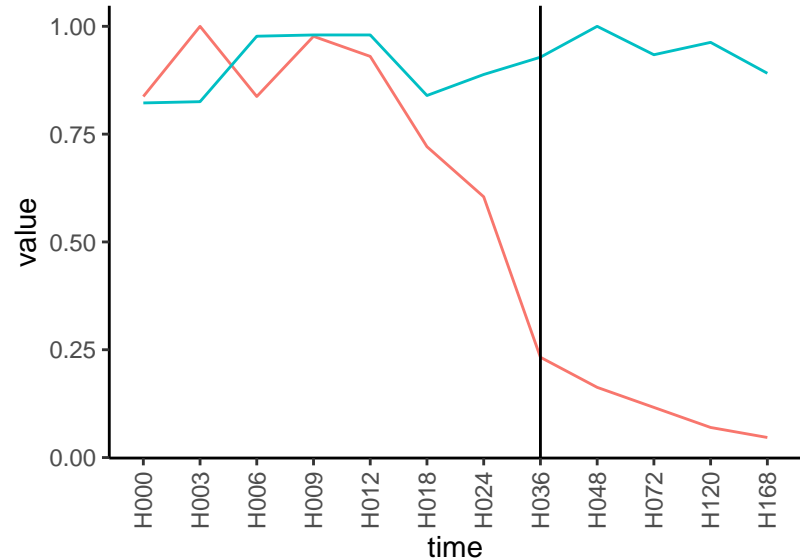

Normalized signals – ENSG00000267303  
pre-not-downregulated/post-not-downregula

Differences

Normalized signals – ENSG00000188818  
pre-not-downregulated/post-downregulated

Differences

Normalized signals – ENSG00000280433  
pre-not-downregulated/post-not-downregula