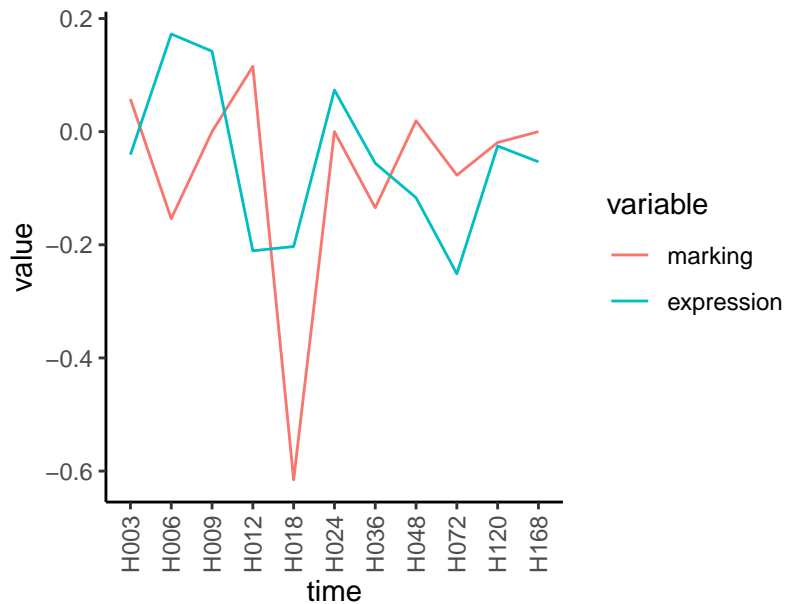

Normalized signals – ENSG00000267303  
pre-not-downregulated/post-not-downregula

Differences

Normalized signals – ENSG00000188818  
pre-not-downregulated/post-downregulated

Differences

Normalized signals – ENSG00000280433  
pre-not-downregulated/post-not-downregula