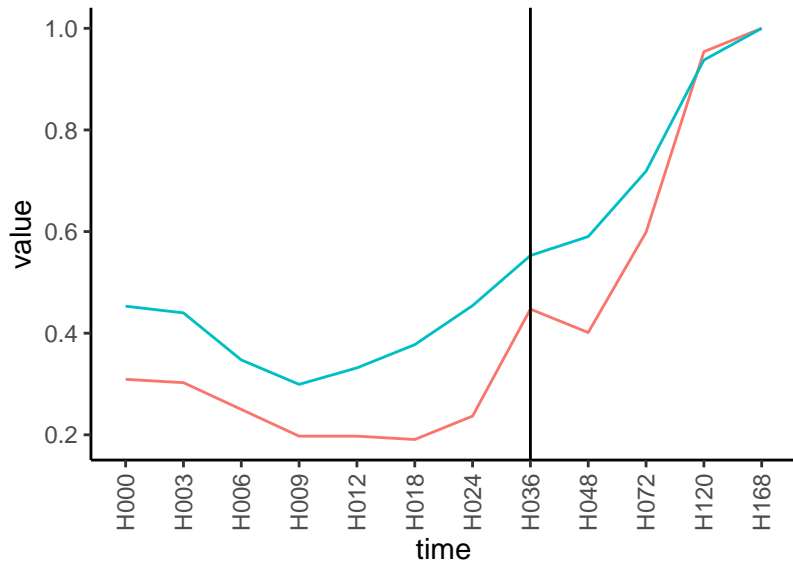

Differences

Normalized signals – ENSG00000198959
pre-not-upregulated/post-not-upregulated

Differences

Normalized signals – ENSG00000104894
pre-not-upregulated/post-upregulated

Differences

Normalized signals – ENSG00000125810
pre-not-upregulated/post-not-upregulated