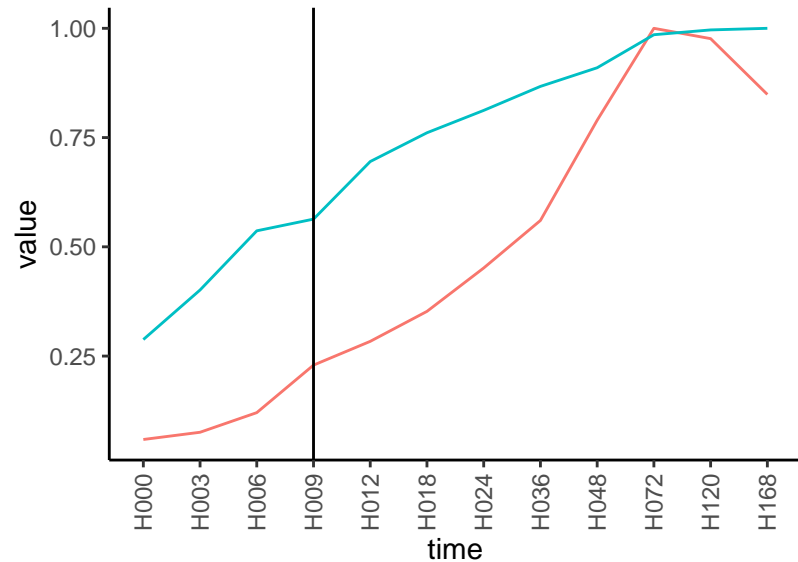

Normalized signals – ENSG00000204397
pre-not-upregulated/post-upregulated

Normalized signals – ENSG00000116701
pre-not-upregulated/post-not-upregulated