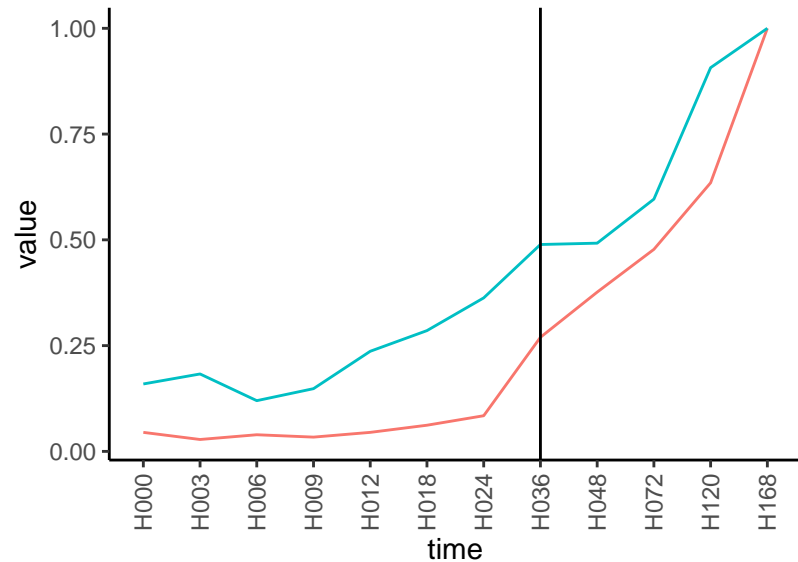

Normalized signals – ENSG00000178809
pre-not-upregulated/post-not-upregulated

Differences

Normalized signals – ENSG00000204161
pre-not-upregulated/post-not-upregulated

Differences

Normalized signals – ENSG00000186074
pre-not-upregulated/post-upregulated