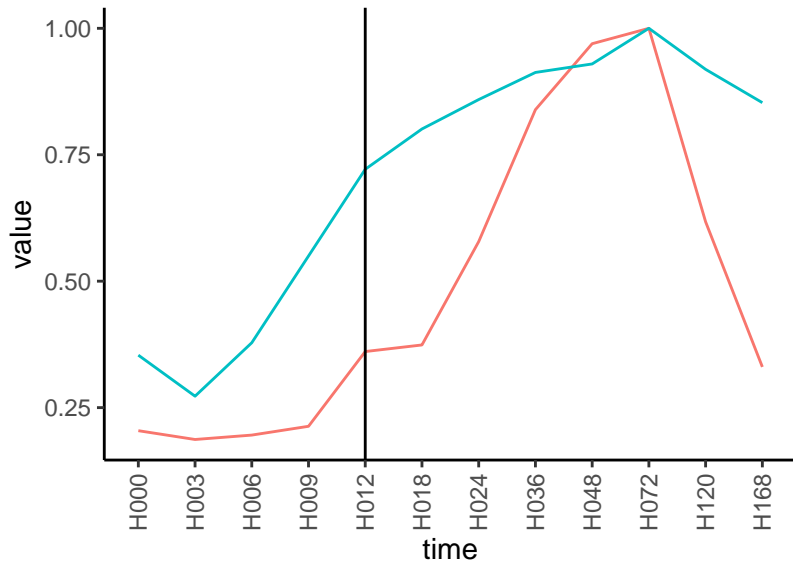

Differences

Normalized signals – ENSG00000198959
pre-not-upregulated/post-not-upregulated

Differences

Normalized signals – ENSG00000104894
pre-not-upregulated/post-upregulated

Differences

Normalized signals – ENSG00000125810
pre-not-upregulated/post-not-upregulated