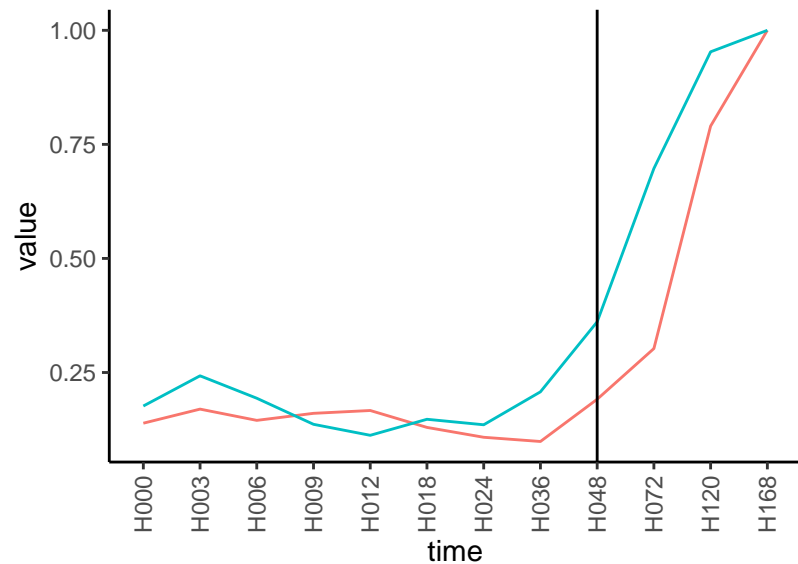

Differences

Normalized signals – ENSG00000139278
pre-not-upregulated/post-not-upregulated

Differences

Normalized signals – ENSG00000166927
pre-not-upregulated/post-not-upregulated

Differences

Normalized signals – ENSG00000132669
pre-not-upregulated/post-upregulated