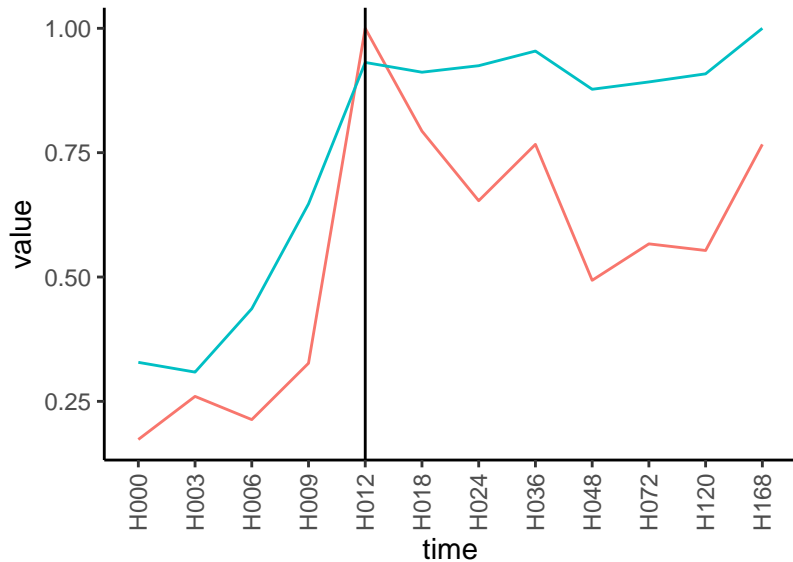

Normalized signals – ENSG00000178809
pre-not-upregulated/post-not-upregulated

Differences

Normalized signals – ENSG00000204161
pre-not-upregulated/post-not-upregulated

Differences

Normalized signals – ENSG00000186074
pre-not-upregulated/post-upregulated