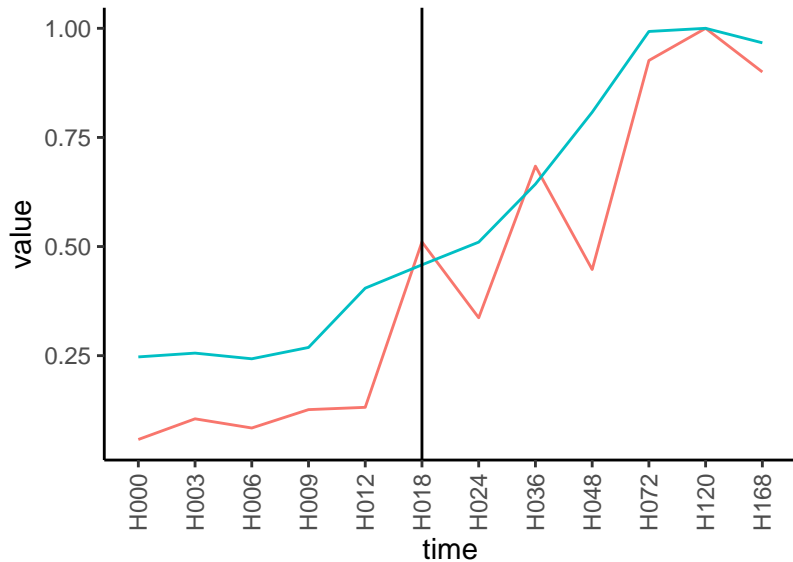

Differences

Normalized signals – ENSG00000116701
pre-not-upregulated/post-not-upregulated

Differences

Normalized signals – ENSG00000204397
pre-not-upregulated/post-upregulated

Differences

Normalized signals – ENSG00000188549
pre-not-upregulated/post-upregulated