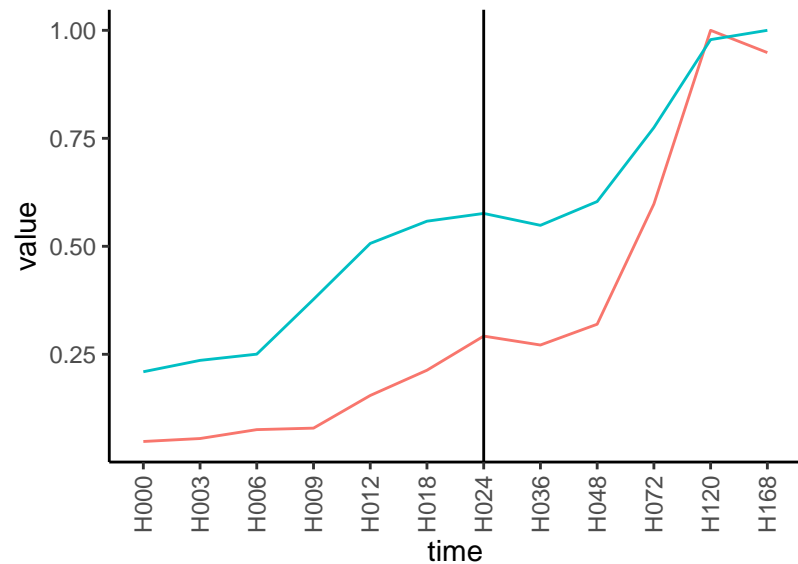

Differences

Normalized signals – ENSG00000235568
pre-not-upregulated/post-not-upregulated

Differences

Normalized signals – ENSG00000160013
pre-not-upregulated/post-not-upregulated

Differences

Normalized signals – ENSG00000143226
pre-not-upregulated/post-upregulated