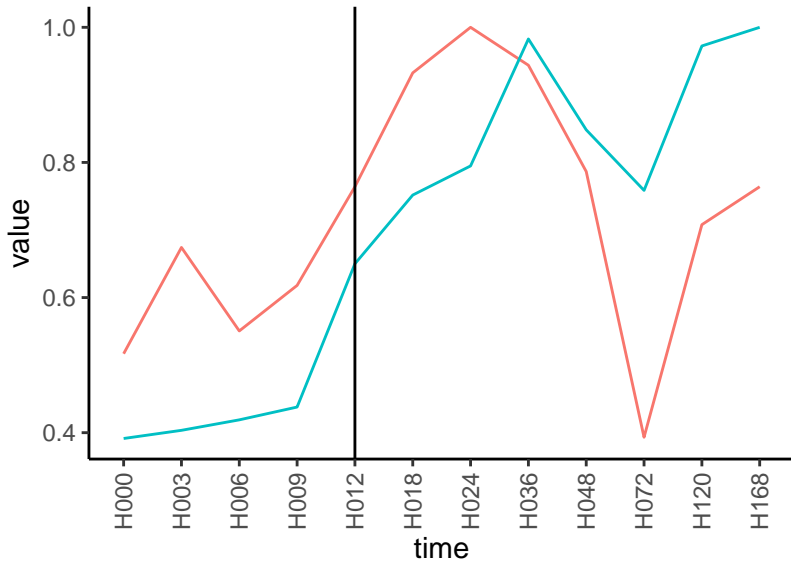

Differences

Normalized signals – ENSG00000136869
pre-not-upregulated/post-upregulated

Differences

Normalized signals – ENSG00000130592
pre-not-upregulated/post-not-upregulated

Differences

Normalized signals – ENSG00000110934
pre-not-upregulated/post-upregulated