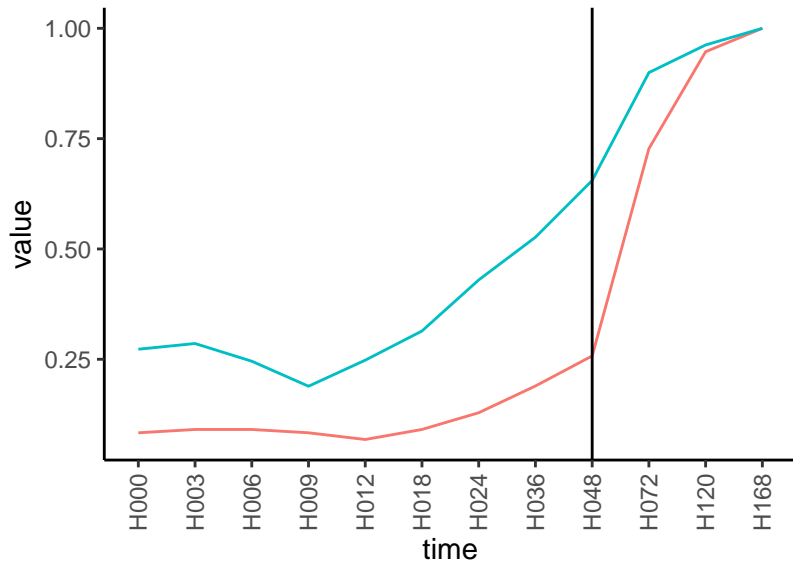

Normalized signals – ENSG00000102524
pre-not-upregulated/post-not-upregulated

Normalized signals – ENSG00000204472
pre-not-upregulated/post-not-upregulated