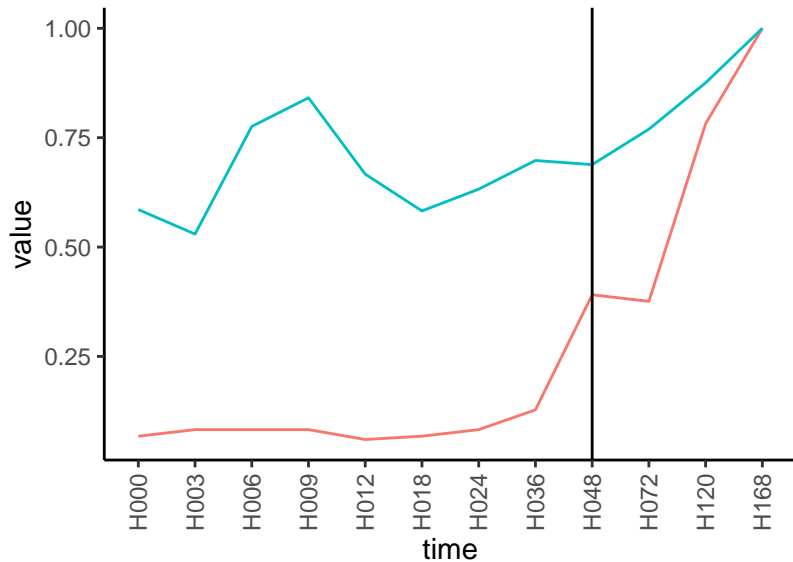

Differences

Normalized signals – ENSG00000165071
pre-not-upregulated/post-not-upregulated

Differences

Normalized signals – ENSG00000139531
pre-not-upregulated/post-not-upregulated

Differences

Normalized signals – ENSG00000196954
pre-not-upregulated/post-upregulated