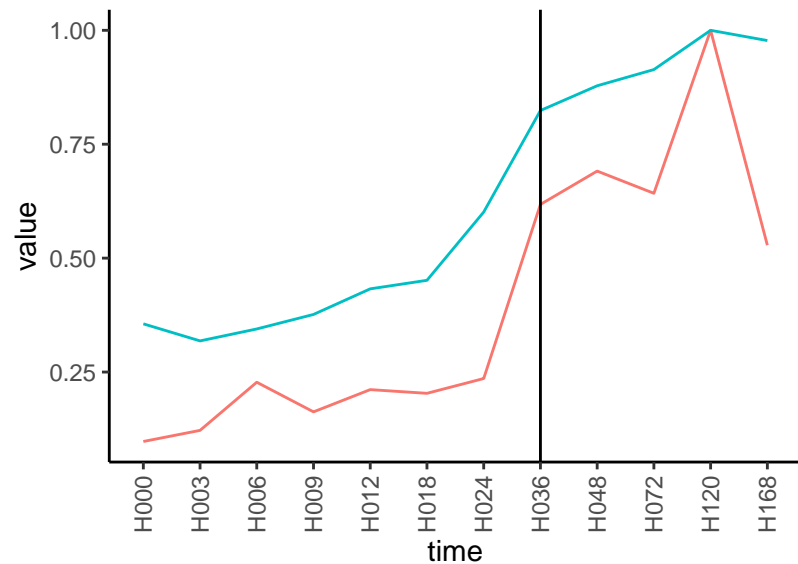

Differences

Normalized signals – ENSG00000093072
pre-not-upregulated/post-upregulated

Differences

Normalized signals – ENSG00000143110
pre-not-upregulated/post-not-upregulated

Differences

Normalized signals – ENSG00000105967
pre-not-upregulated/post-not-upregulated