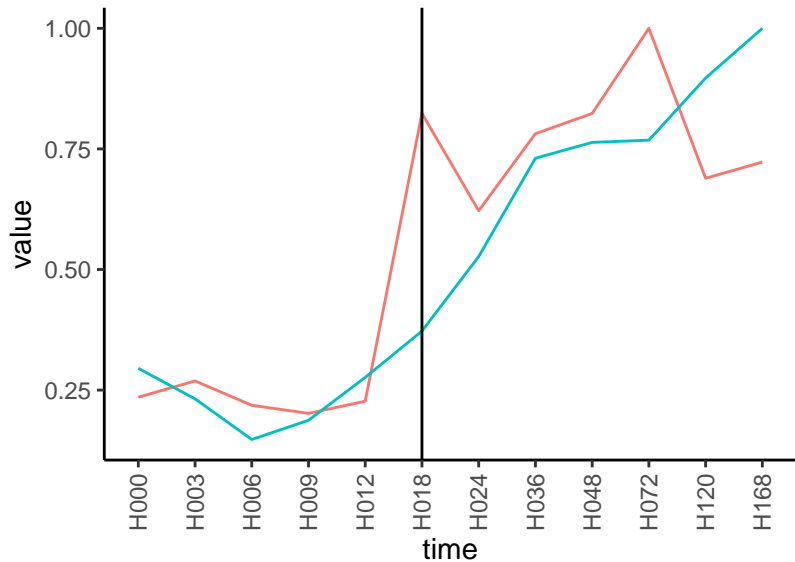

Normalized signals – ENSG00000160013
pre-not-upregulated/post-not-upregulated

Normalized signals – ENSG00000235568
pre-not-upregulated/post-not-upregulated