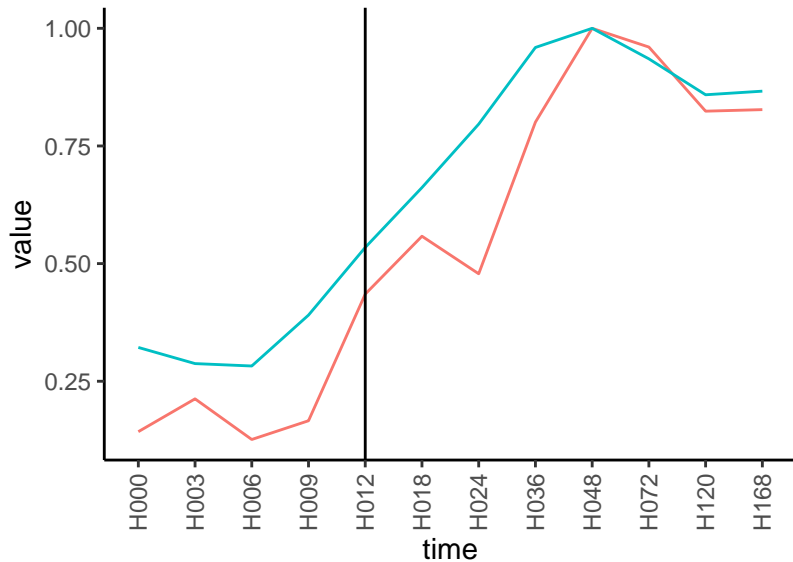

Normalized signals – ENSG00000139531
pre-not-upregulated/post-not-upregulated

Normalized signals – ENSG00000165071
pre-not-upregulated/post-not-upregulated