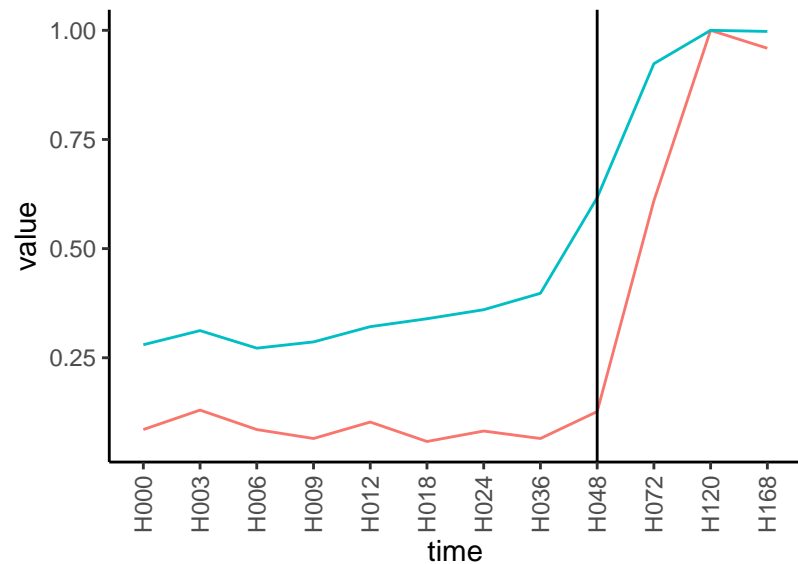

Differences

Normalized signals – ENSG00000165071
pre-not-upregulated/post-not-upregulated

Differences

Normalized signals – ENSG00000139531
pre-not-upregulated/post-not-upregulated

Differences

Normalized signals – ENSG00000196954
pre-not-upregulated/post-upregulated