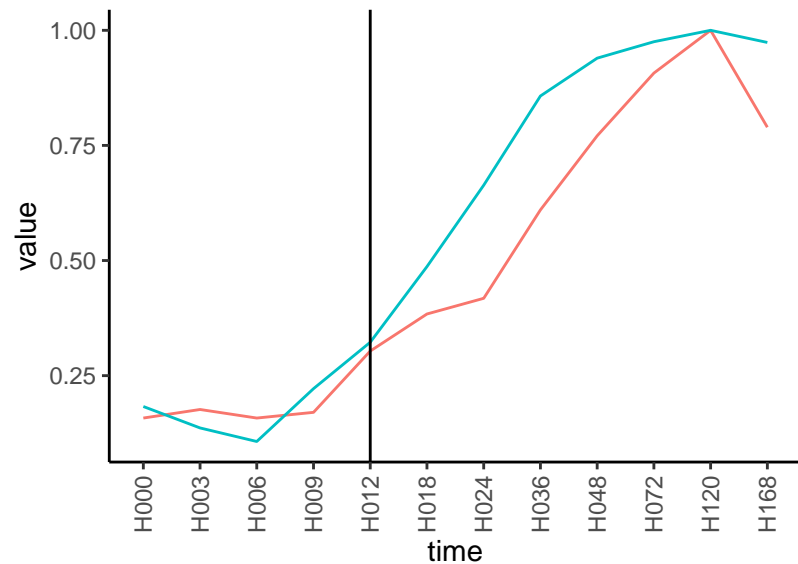

Differences

Normalized signals – ENSG00000136869
pre-not-upregulated/post-upregulated

Differences

Normalized signals – ENSG00000130592
pre-not-upregulated/post-not-upregulated

Differences

Normalized signals – ENSG00000110934
pre-not-upregulated/post-upregulated