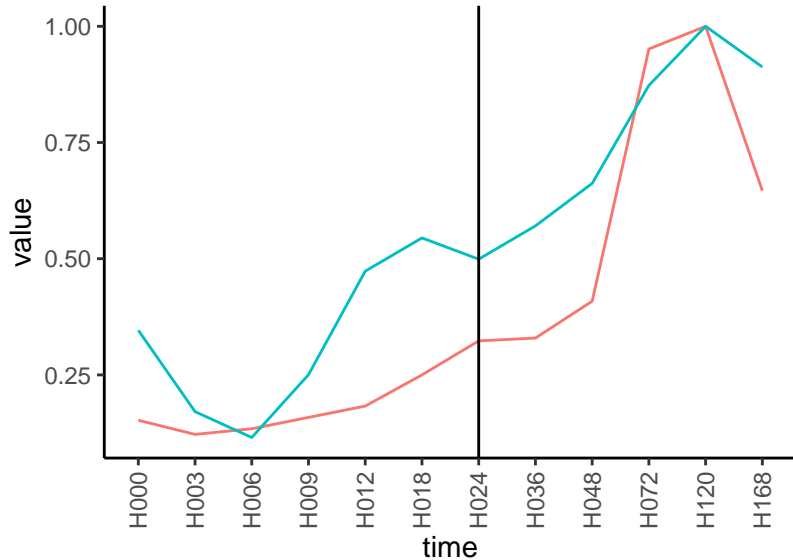

Differences

Normalized signals – ENSG00000235568
pre-not-upregulated/post-not-upregulated

Differences

Normalized signals – ENSG00000160013
pre-not-upregulated/post-not-upregulated

Differences

Normalized signals – ENSG00000143226
pre-not-upregulated/post-upregulated