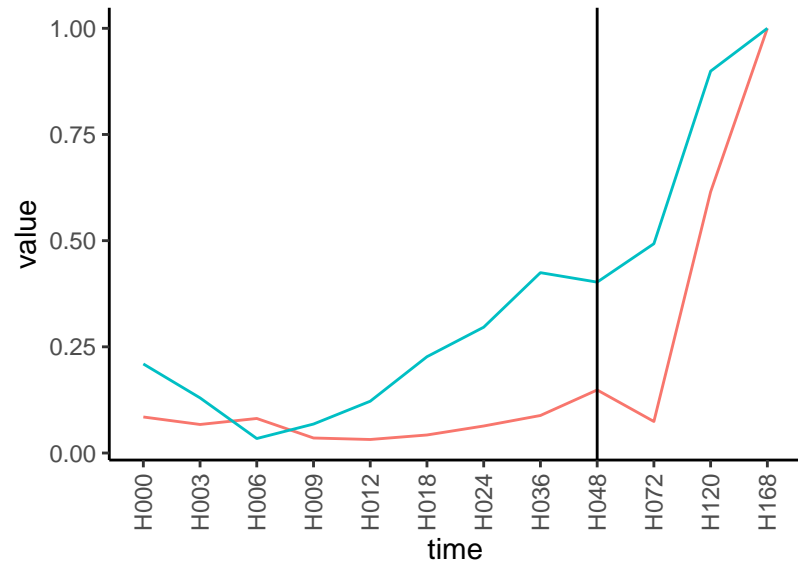

Differences

Normalized signals – ENSG00000104972
pre-not-upregulated/post-upregulated

Differences

Normalized signals – ENSG00000078401
pre-not-upregulated/post-not-upregulated

Differences

Normalized signals – ENSG00000197629
pre-not-upregulated/post-not-upregulated