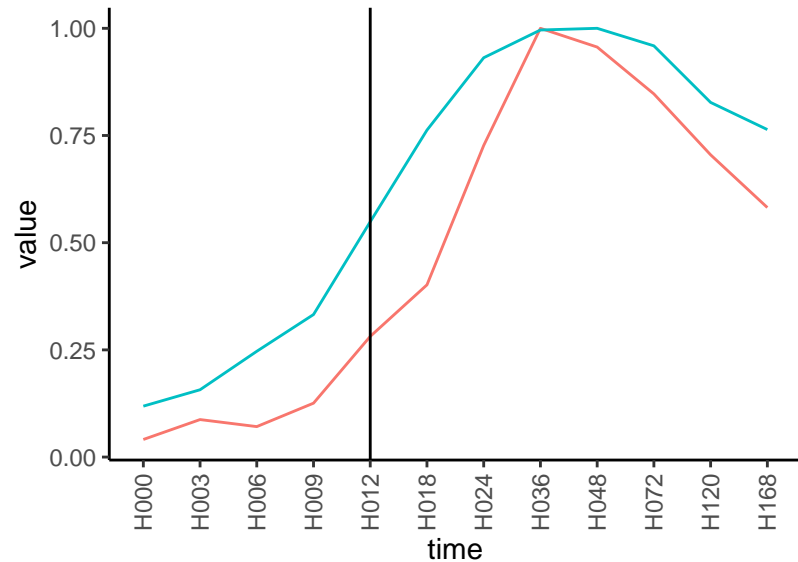

Normalized signals – ENSG00000166927
pre-not-upregulated/post-not-upregulated

Normalized signals – ENSG00000139278
pre-not-upregulated/post-not-upregulated