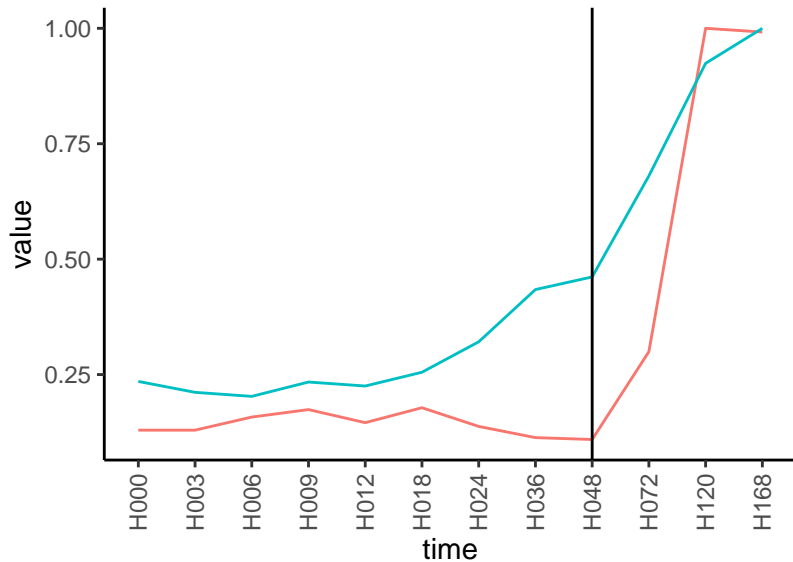

Normalized signals – ENSG00000070190
pre-not-upregulated/post-not-upregulated

Normalized signals – ENSG00000085514
pre-not-upregulated/post-not-upregulated