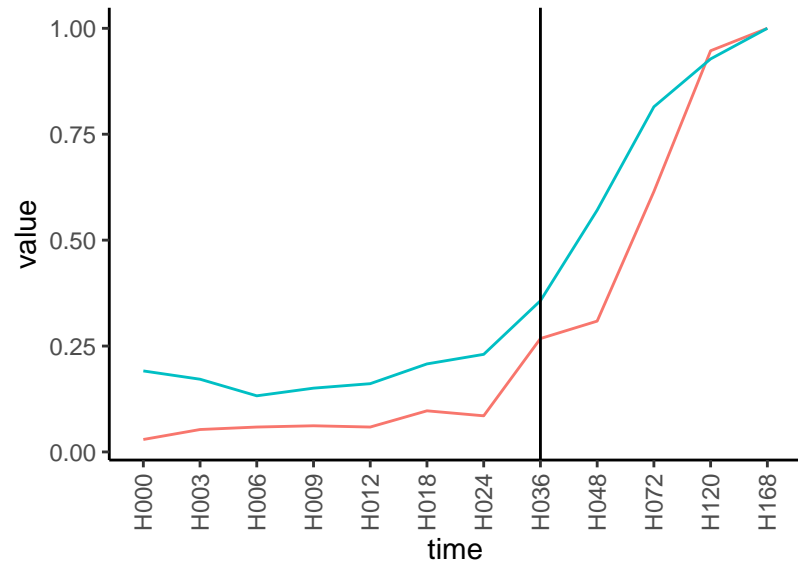

Normalized signals – ENSG00000130592
pre-not-upregulated/post-not-upregulated

Normalized signals – ENSG00000136869
pre-not-upregulated/post-upregulated