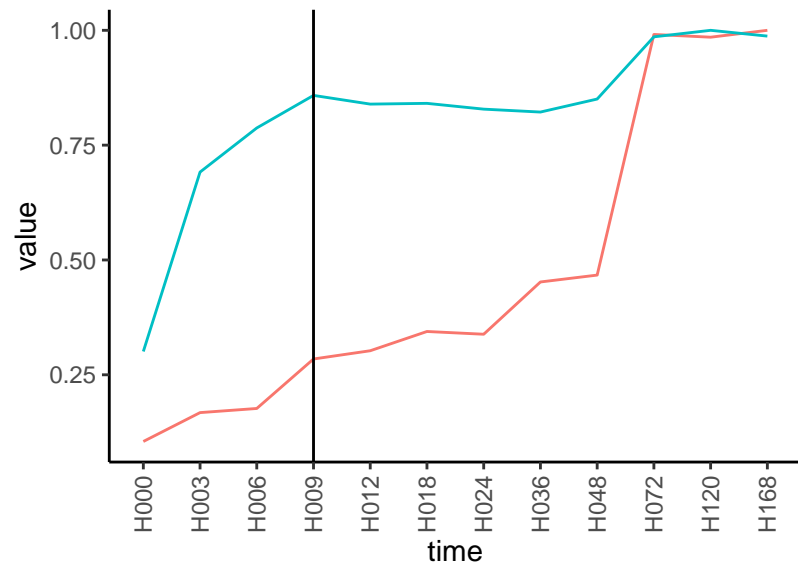

Differences

Normalized signals – ENSG00000139278
pre-not-upregulated/post-not-upregulated

Differences

Normalized signals – ENSG00000166927
pre-not-upregulated/post-not-upregulated

Differences

Normalized signals – ENSG00000132669
pre-not-upregulated/post-upregulated