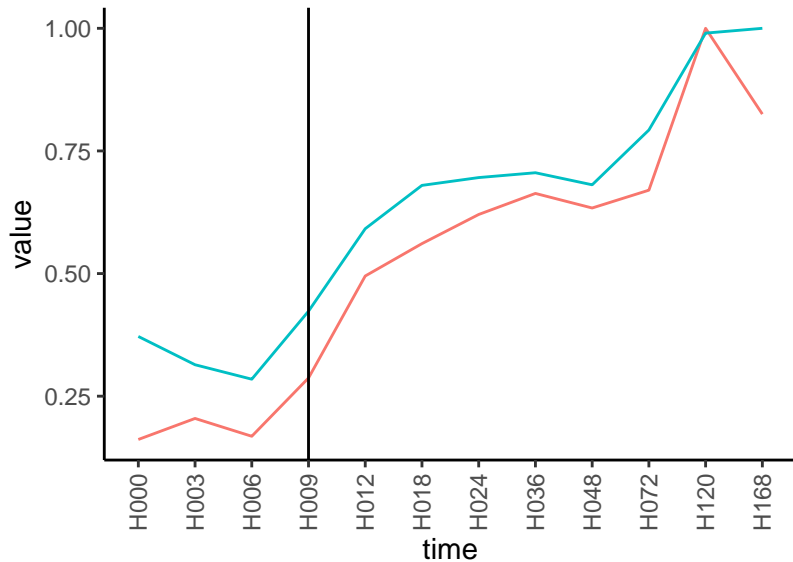

Normalized signals – ENSG00000078401
pre-not-upregulated/post-not-upregulated

Normalized signals – ENSG00000104972
pre-not-upregulated/post-upregulated