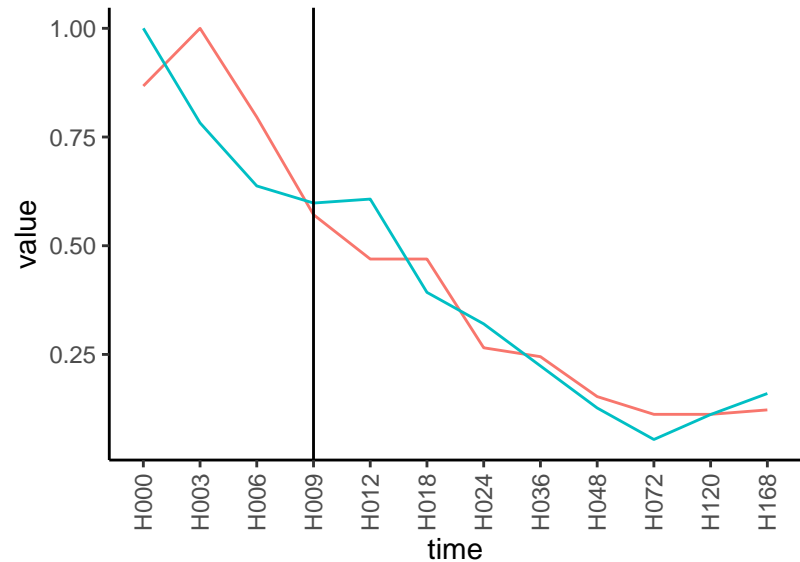

Normalized signals – ENSG00000069493
pre-not-downregulated/post-not-downregula

Normalized signals – ENSG00000166159
pre-not-downregulated/post-not-downregula