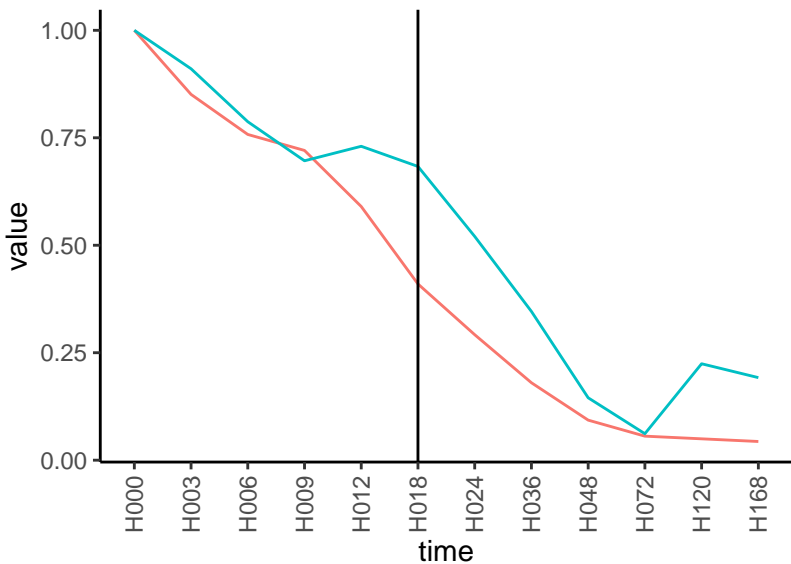

Normalized signals – ENSG00000267206  
pre-not-downregulated/post-not-downregula

Differences

Normalized signals – ENSG00000015413  
pre-not-downregulated/post-not-downregula

Differences

Normalized signals – ENSG00000133055  
pre-not-downregulated/post-not-downregula