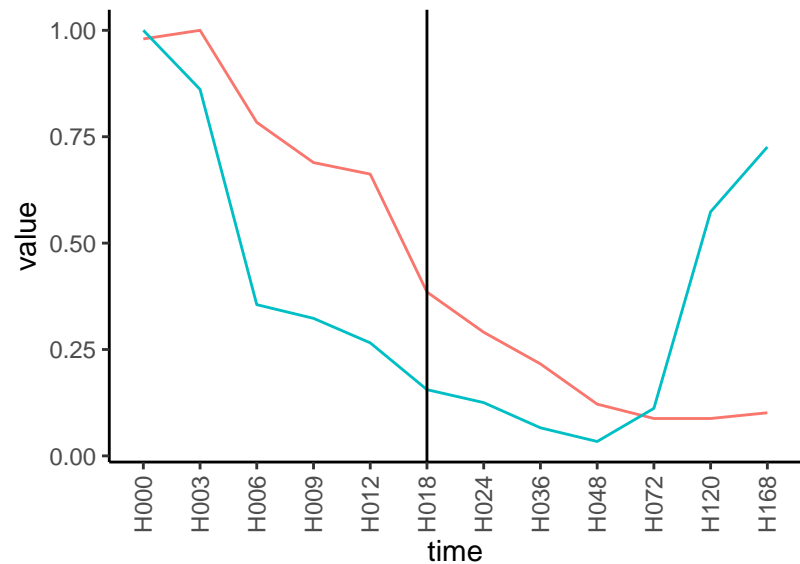

Normalized signals – ENSG00000267206  
pre-not-downregulated/post-not-downregula

Differences

Normalized signals – ENSG00000015413  
pre-not-downregulated/post-not-downregula

Differences

Normalized signals – ENSG00000133055  
pre-not-downregulated/post-not-downregula