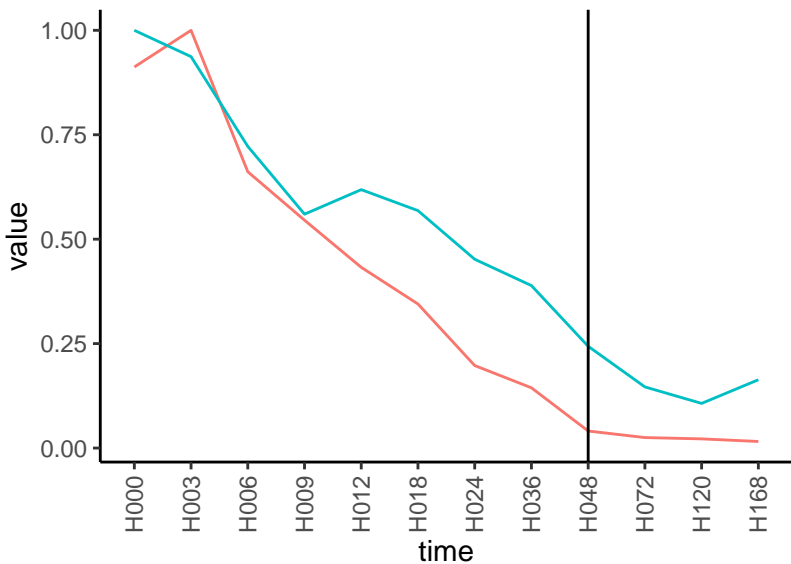

Differences

Normalized signals – ENSG00000166159  
pre-not-downregulated/post-not-downregula

Differences

Normalized signals – ENSG00000069493  
pre-not-downregulated/post-not-downregula

Differences

Normalized signals – ENSG00000128218  
pre-not-downregulated/post-not-downregula