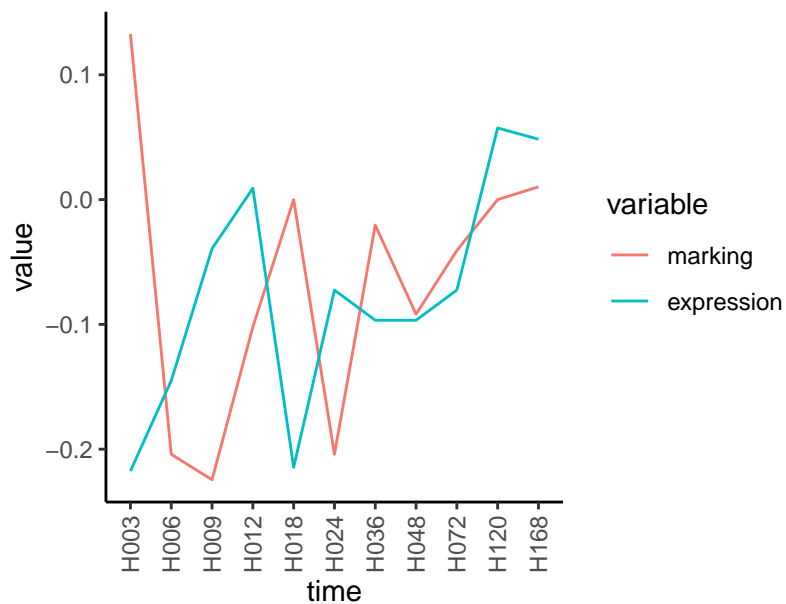

Normalized signals – ENSG00000166159
pre-not-downregulated/post-not-downregula

Differences

Differences