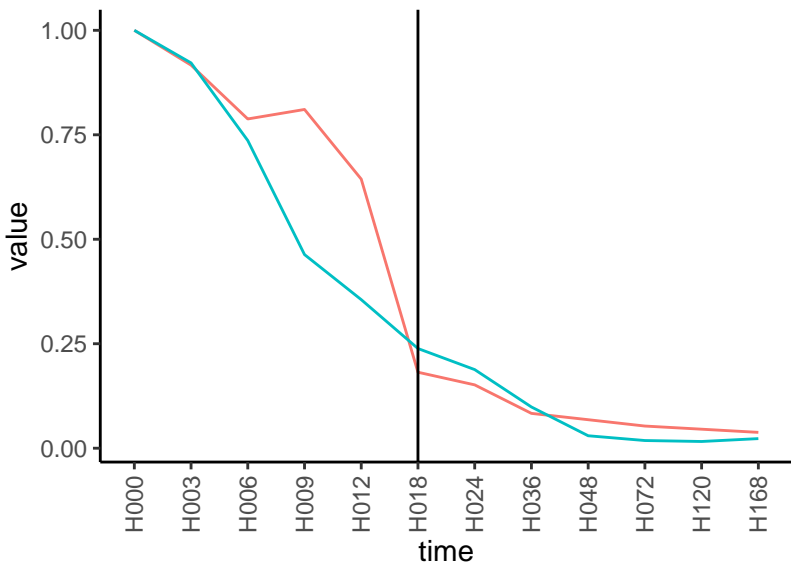

Normalized signals – ENSG00000267206  
pre-not-downregulated/post-not-downregula

Differences

Normalized signals – ENSG00000015413  
pre-not-downregulated/post-not-downregula

Differences

Normalized signals – ENSG00000133055  
pre-not-downregulated/post-not-downregula