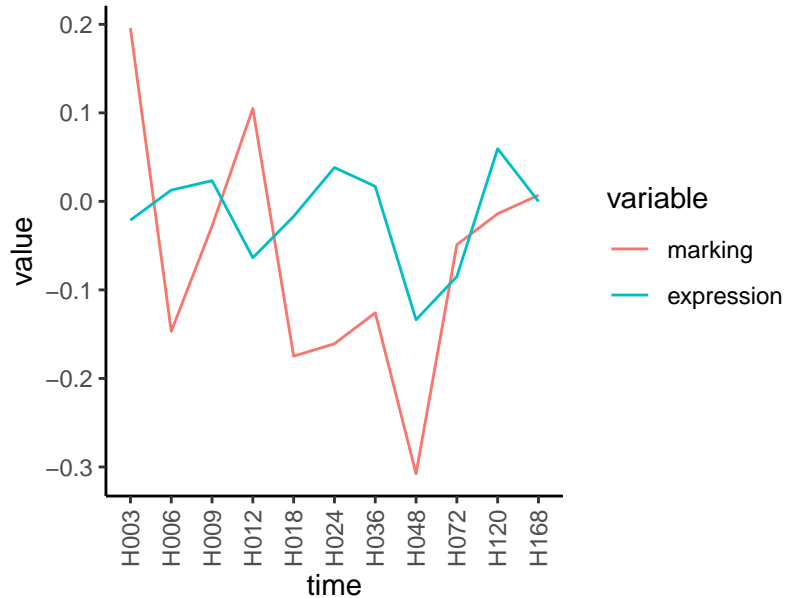

Differences

Normalized signals – ENSG00000166159  
pre-not-downregulated/post-not-downregula

Differences

Normalized signals – ENSG00000069493  
pre-not-downregulated/post-not-downregula

Differences

Normalized signals – ENSG00000128218  
pre-not-downregulated/post-not-downregula