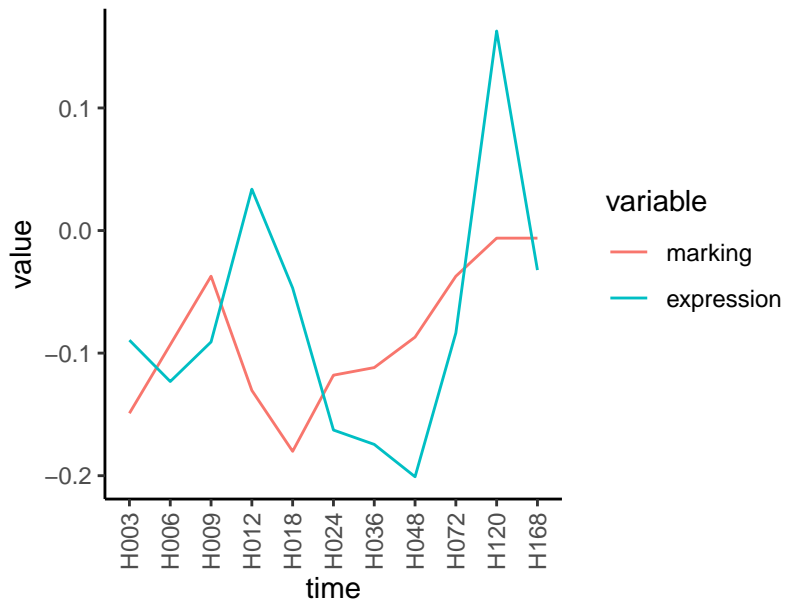

Normalized signals – ENSG00000267206  
pre-not-downregulated/post-not-downregula

Differences

Normalized signals – ENSG00000015413  
pre-not-downregulated/post-not-downregula

Differences

Normalized signals – ENSG00000133055  
pre-not-downregulated/post-not-downregula