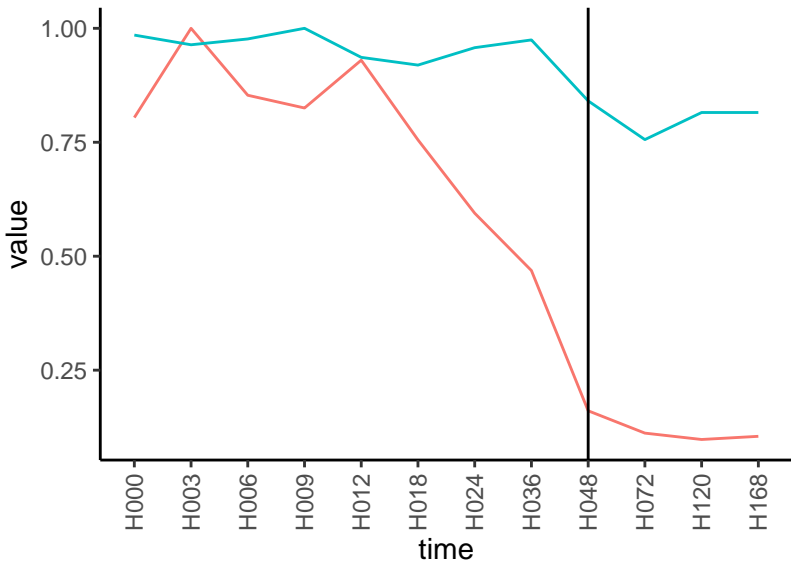

Differences

Normalized signals – ENSG00000166159  
pre-not-downregulated/post-not-downregula

Differences

Normalized signals – ENSG00000069493  
pre-not-downregulated/post-not-downregula

Differences

Normalized signals – ENSG00000128218  
pre-not-downregulated/post-not-downregula