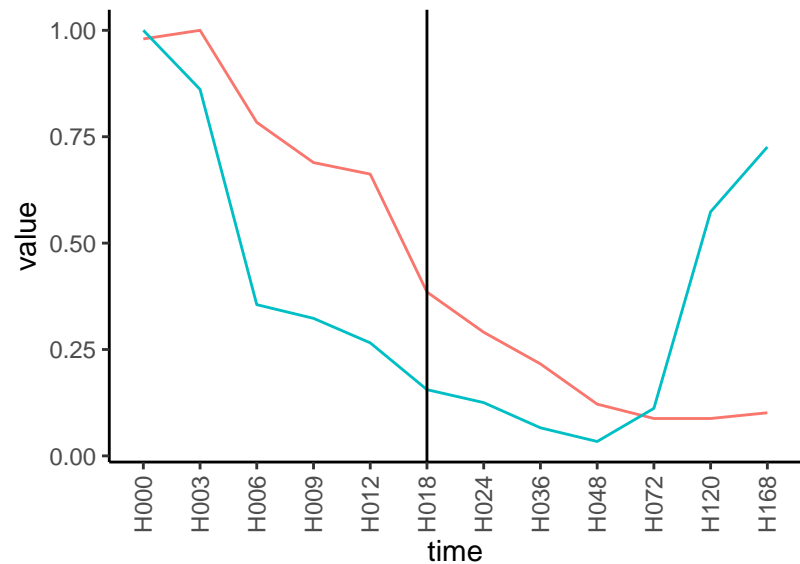

Normalized signals – ENSG00000267206
pre-not-downregulated/post-not-downregula

Differences

Normalized signals – ENSG00000015413
pre-not-downregulated/post-not-downregula

Differences

Normalized signals – ENSG00000133055
pre-not-downregulated/post-not-downregula