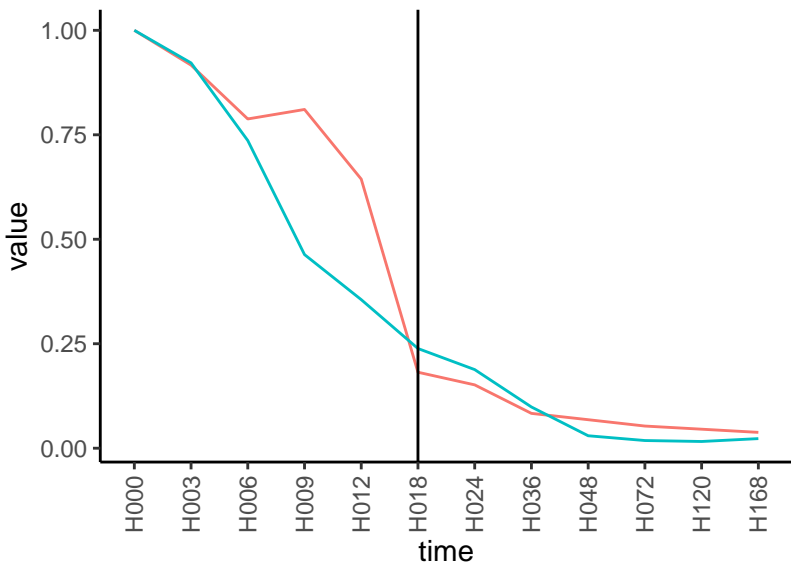

Normalized signals – ENSG00000267206
pre-not-downregulated/post-not-downregula

Differences

Normalized signals – ENSG00000015413
pre-not-downregulated/post-not-downregula

Differences

Normalized signals – ENSG00000133055
pre-not-downregulated/post-not-downregula