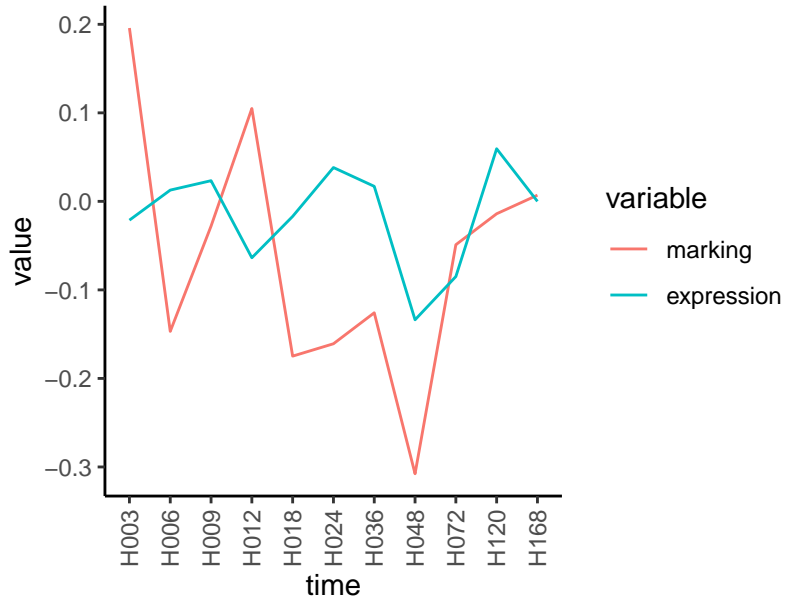

Differences

Normalized signals – ENSG00000166159
pre-not-downregulated/post-not-downregula

Differences

Normalized signals – ENSG00000069493
pre-not-downregulated/post-not-downregula

Differences

Normalized signals – ENSG00000128218
pre-not-downregulated/post-not-downregula