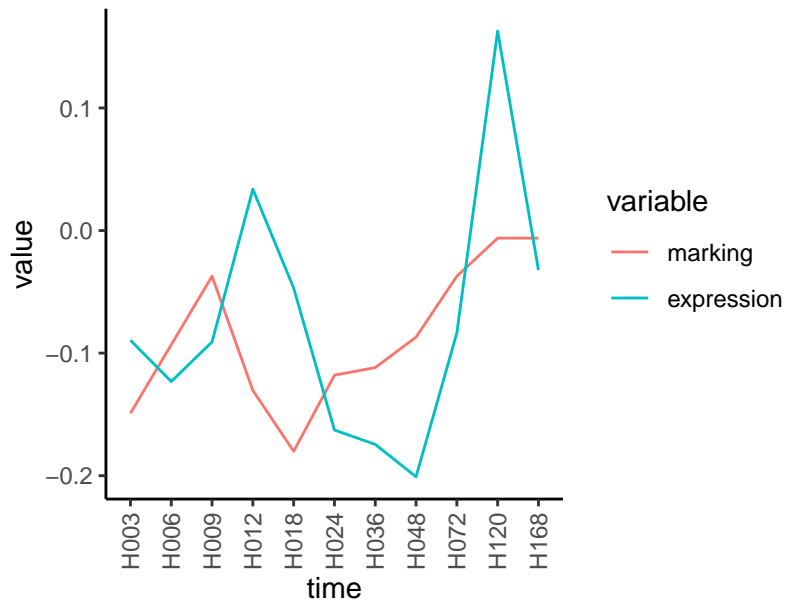

Normalized signals – ENSG00000267206
pre-not-downregulated/post-not-downregula

Differences

Normalized signals – ENSG00000015413
pre-not-downregulated/post-not-downregula

Differences

Normalized signals – ENSG00000133055
pre-not-downregulated/post-not-downregula