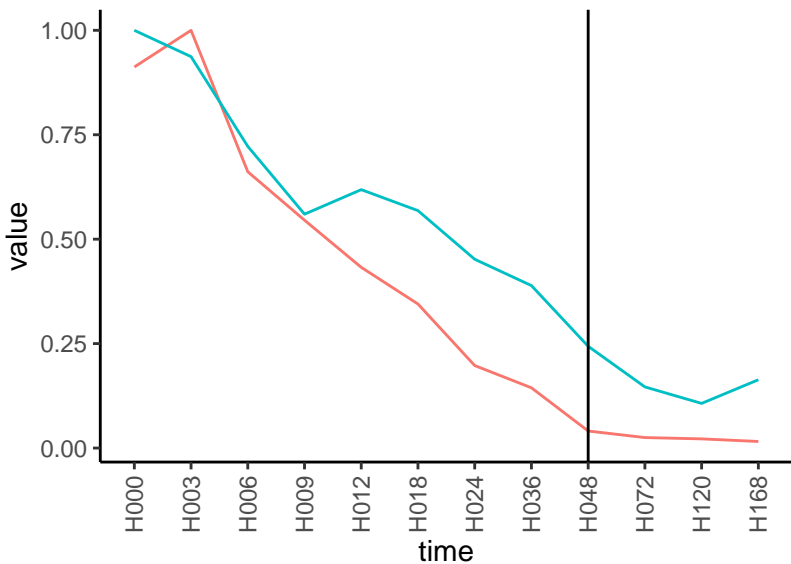

Differences

Normalized signals – ENSG00000166159
pre-not-downregulated/post-not-downregula

Differences

Normalized signals – ENSG00000069493
pre-not-downregulated/post-not-downregula

Differences

Normalized signals – ENSG00000128218
pre-not-downregulated/post-not-downregula