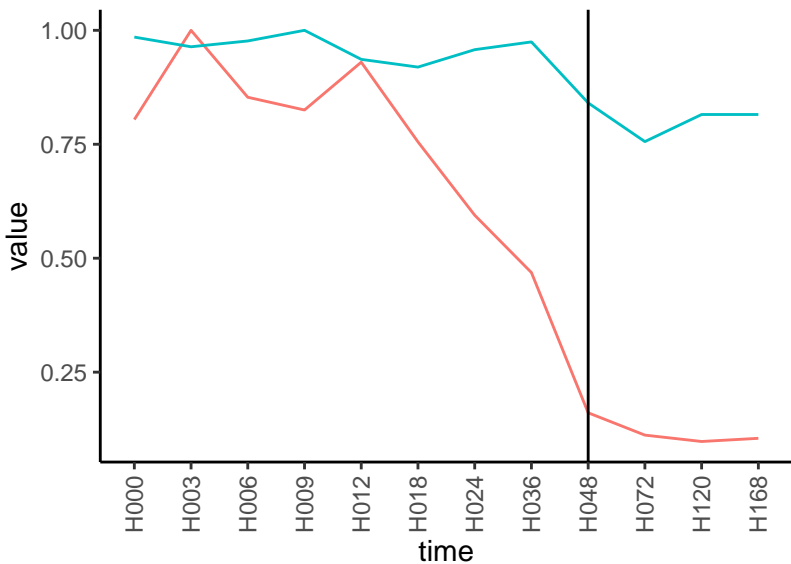

Differences

Normalized signals – ENSG00000166159
pre-not-downregulated/post-not-downregula

Differences

Normalized signals – ENSG00000069493
pre-not-downregulated/post-not-downregula

Differences

Normalized signals – ENSG00000128218
pre-not-downregulated/post-not-downregula