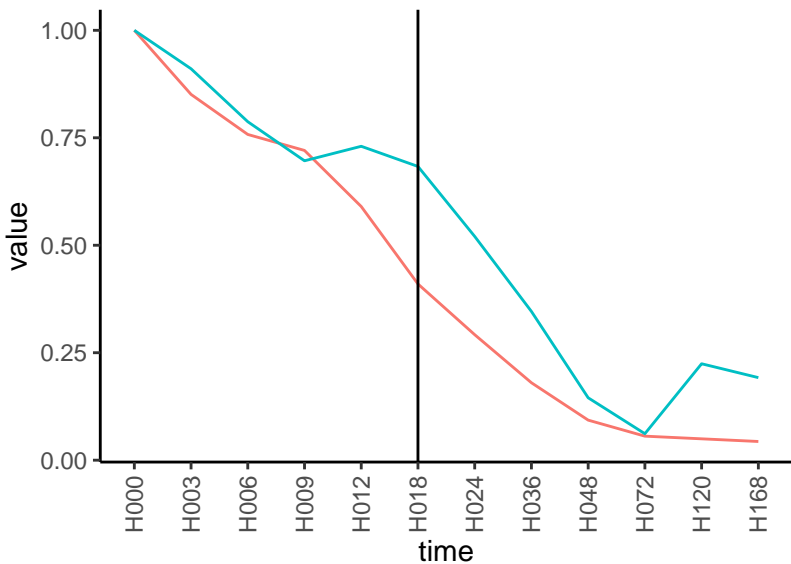

Normalized signals – ENSG00000267206
pre-not-downregulated/post-not-downregula

Differences

Normalized signals – ENSG00000015413
pre-not-downregulated/post-not-downregula

Differences

Normalized signals – ENSG00000133055
pre-not-downregulated/post-not-downregula