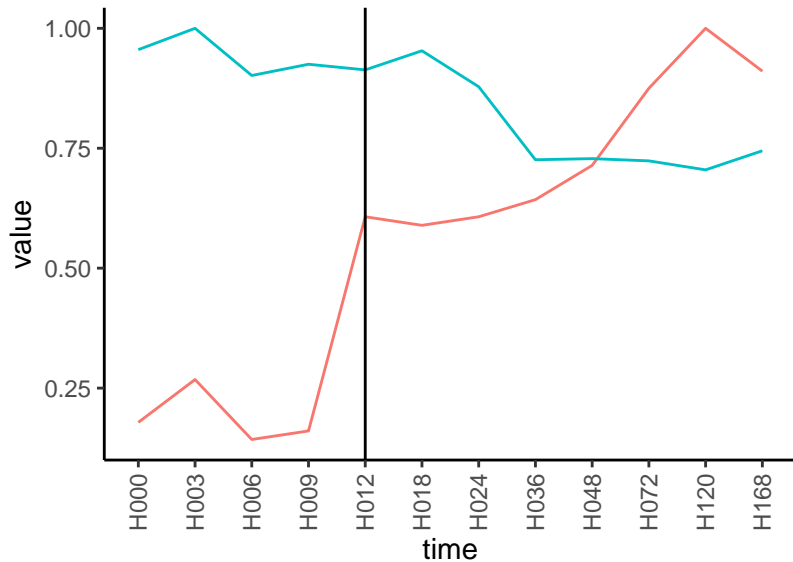

Differences

Normalized signals – ENSG00000148399  
pre-not-upregulated/post-not-upregulated

Differences

Normalized signals – ENSG00000062582  
pre-not-upregulated/post-not-upregulated

Differences

Normalized signals – ENSG00000135541  
pre-not-upregulated/post-not-upregulated