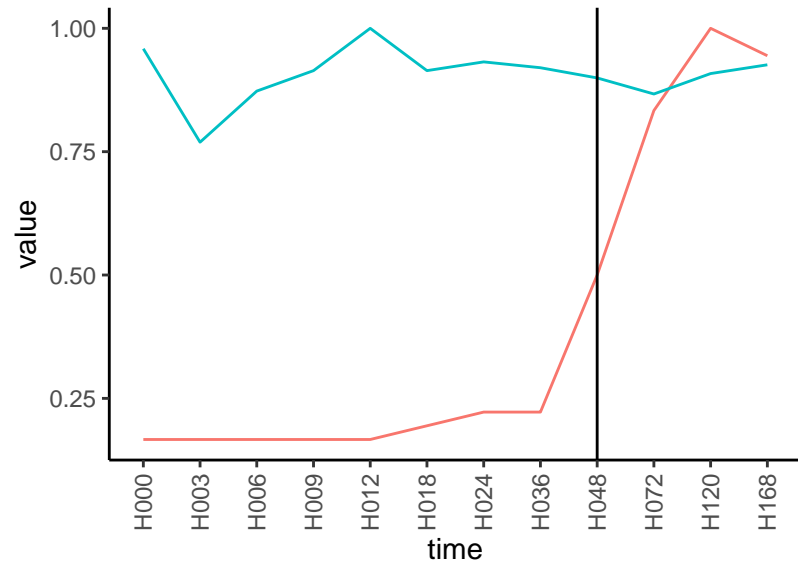

Normalized signals – ENSG00000029639  
pre-not-upregulated/post-not-upregulated

Differences

Normalized signals – ENSG00000100650  
pre-not-upregulated/post-not-upregulated

Differences

Normalized signals – ENSG00000128829  
pre-not-upregulated/post-not-upregulated