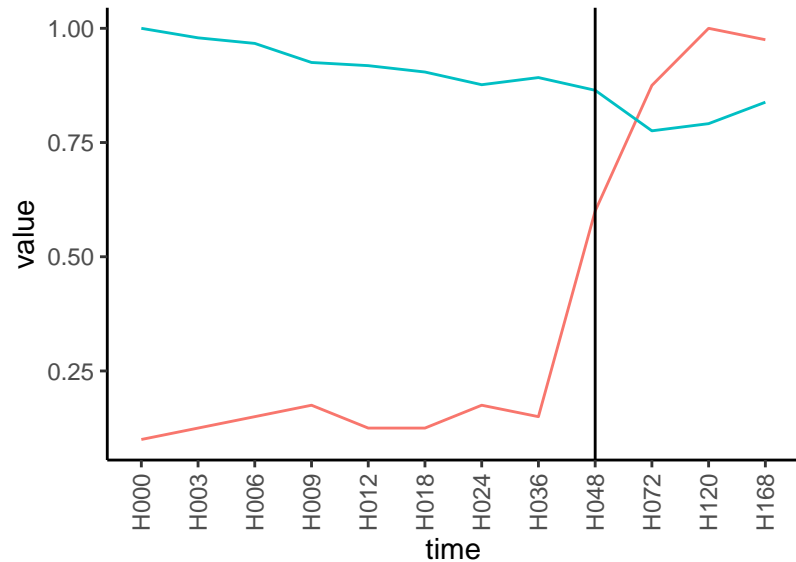

Normalized signals – ENSG00000062582
pre-not-upregulated/post-not-upregulated

Normalized signals – ENSG00000148399
pre-not-upregulated/post-not-upregulated