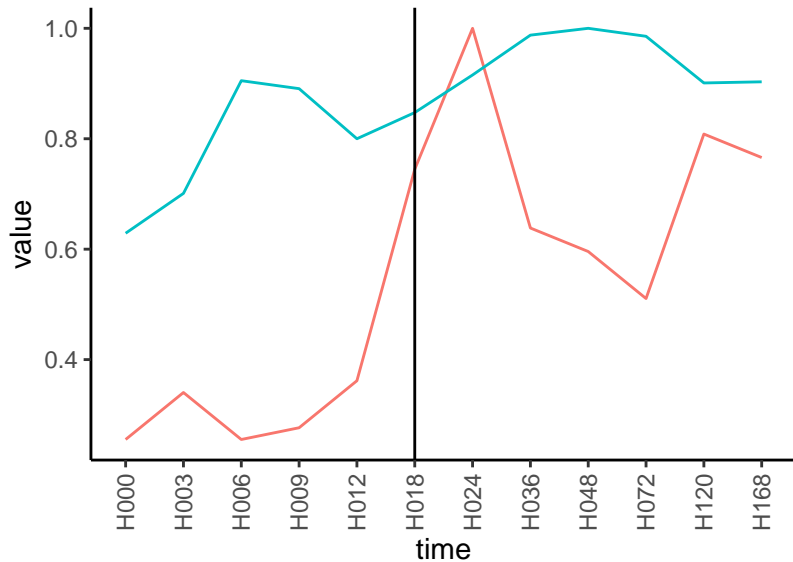

Differences

Normalized signals – ENSG00000071073  
pre-not-upregulated/post-upregulated

Differences

Normalized signals – ENSG00000091490  
pre-not-upregulated/post-not-upregulated

Differences

Normalized signals – ENSG00000079215  
pre-not-upregulated/post-not-upregulated