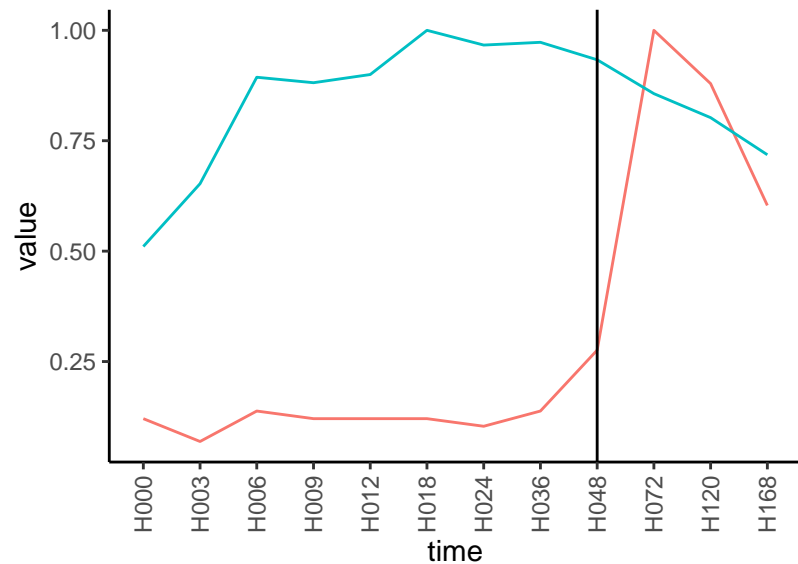

Differences

Normalized signals – ENSG00000112146  
pre-not-upregulated/post-not-upregulated

Differences

Normalized signals – ENSG00000107263  
pre-not-upregulated/post-not-upregulated

Differences

Normalized signals – ENSG00000012779  
pre-not-upregulated/post-not-upregulated