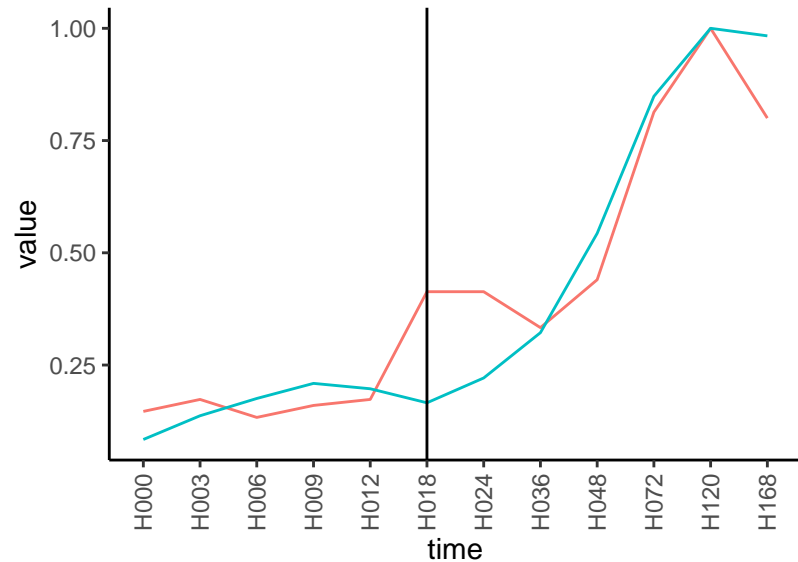

Differences

Normalized signals – ENSG00000071073  
pre-not-upregulated/post-upregulated

Differences

Normalized signals – ENSG00000091490  
pre-not-upregulated/post-not-upregulated

Differences

Normalized signals – ENSG00000079215  
pre-not-upregulated/post-not-upregulated