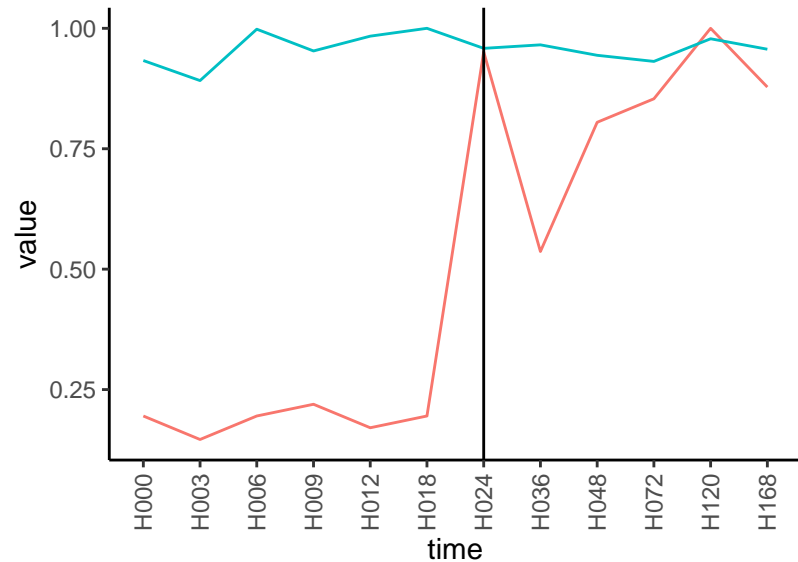

Differences

Normalized signals – ENSG00000133805  
pre-not-upregulated/post-not-upregulated

Differences

Normalized signals – ENSG00000183474  
pre-not-upregulated/post-not-upregulated

Differences

Normalized signals – ENSG00000104957  
pre-not-upregulated/post-not-upregulated