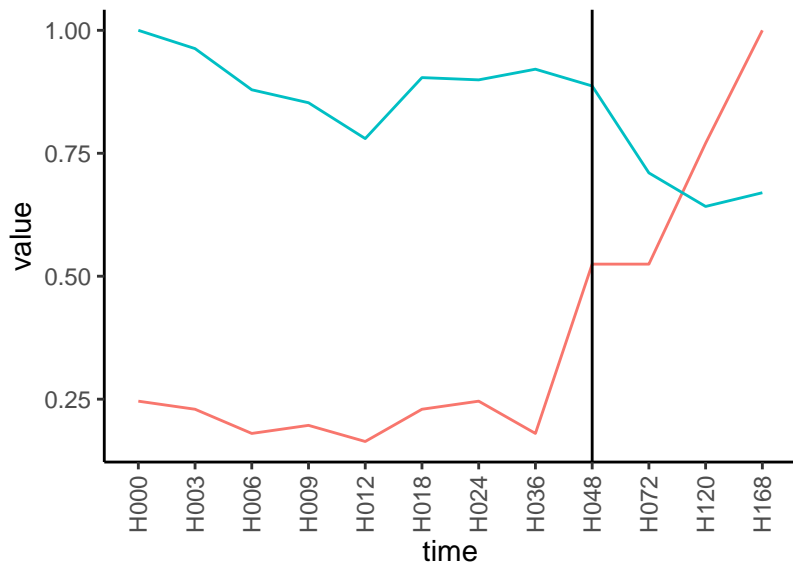

Differences

Normalized signals – ENSG00000022277  
pre-not-upregulated/post-not-upregulated

Differences

Normalized signals – ENSG00000172340  
pre-not-upregulated/post-upregulated

Differences

Normalized signals – ENSG00000109685  
pre-not-upregulated/post-not-upregulated