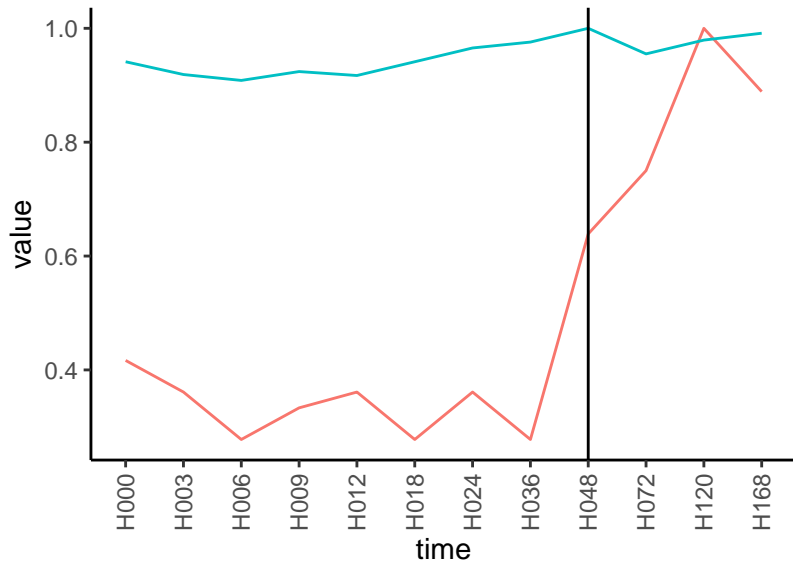

Normalized signals – ENSG00000107263
pre-not-upregulated/post-not-upregulated

Normalized signals – ENSG00000112146
pre-not-upregulated/post-not-upregulated