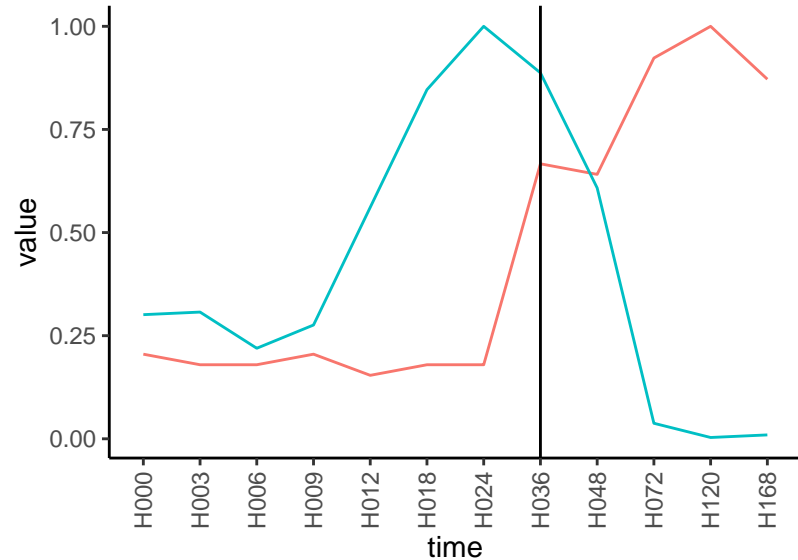

Differences

Normalized signals – ENSG00000136682  
pre-not-upregulated/post-not-upregulated

Differences

Normalized signals – ENSG00000126226  
pre-not-upregulated/post-not-upregulated

Differences

Normalized signals – ENSG00000005381  
pre-not-upregulated/post-not-upregulated