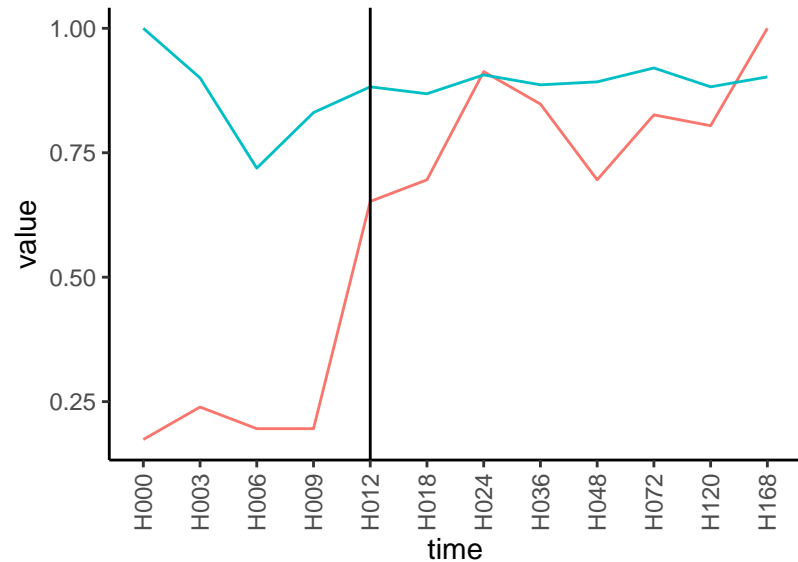

Normalized signals – ENSG00000029639  
pre-not-upregulated/post-not-upregulated

Differences

Normalized signals – ENSG00000100650  
pre-not-upregulated/post-not-upregulated

Differences

Normalized signals – ENSG00000128829  
pre-not-upregulated/post-not-upregulated