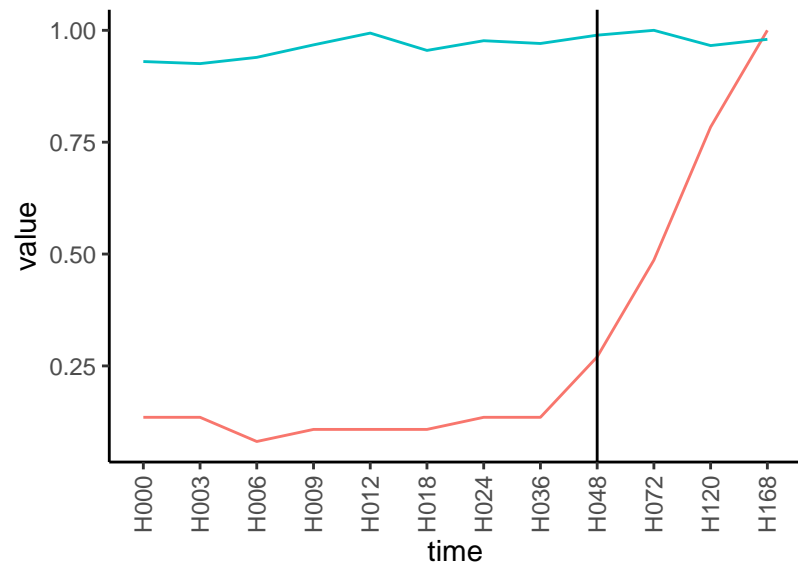

Normalized signals – ENSG00000172340
pre-not-upregulated/post-upregulated

Normalized signals – ENSG00000022277
pre-not-upregulated/post-not-upregulated