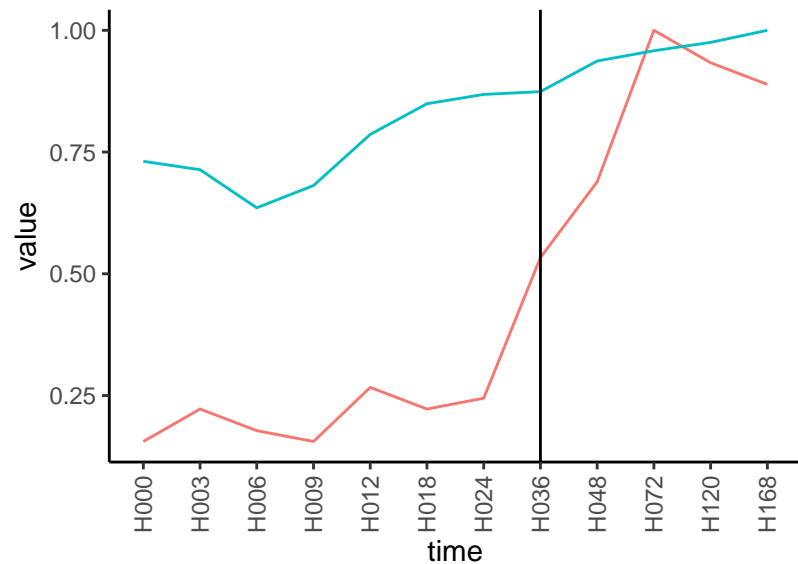

Differences

Normalized signals – ENSG00000022277  
pre-not-upregulated/post-not-upregulated

Differences

Normalized signals – ENSG00000172340  
pre-not-upregulated/post-upregulated

Differences

Normalized signals – ENSG00000109685  
pre-not-upregulated/post-not-upregulated