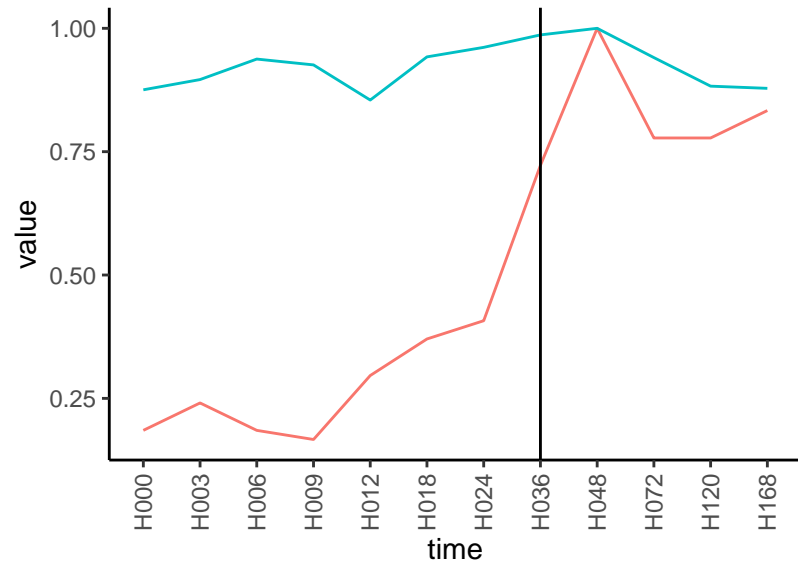

Differences

Normalized signals – ENSG00000136111  
pre-not-upregulated/post-not-upregulated

Differences

Normalized signals – ENSG00000006459  
pre-not-upregulated/post-not-upregulated

Differences

Normalized signals – ENSG00000129292  
pre-not-upregulated/post-not-upregulated