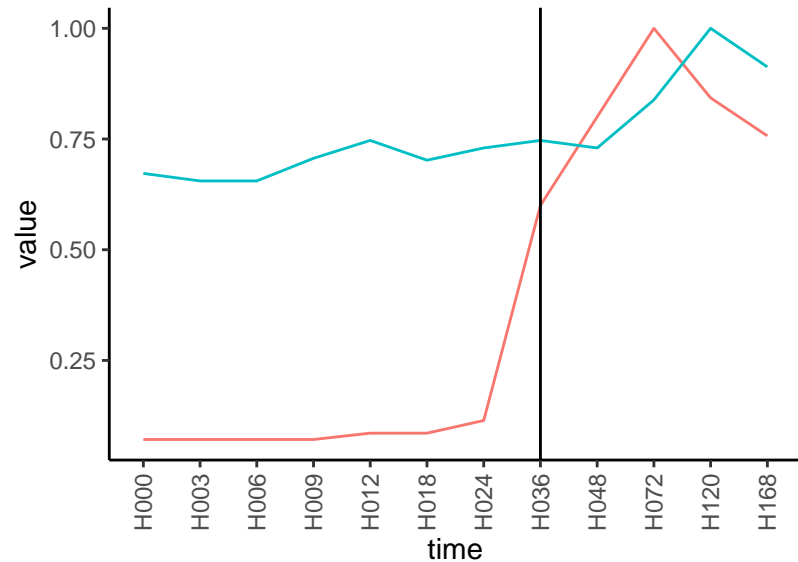

Differences

Normalized signals – ENSG00000204103  
pre-not-upregulated/post-not-upregulated

Differences

Normalized signals – ENSG00000123643  
pre-not-upregulated/post-not-upregulated

Differences

Normalized signals – ENSG00000173599  
pre-not-upregulated/post-not-upregulated