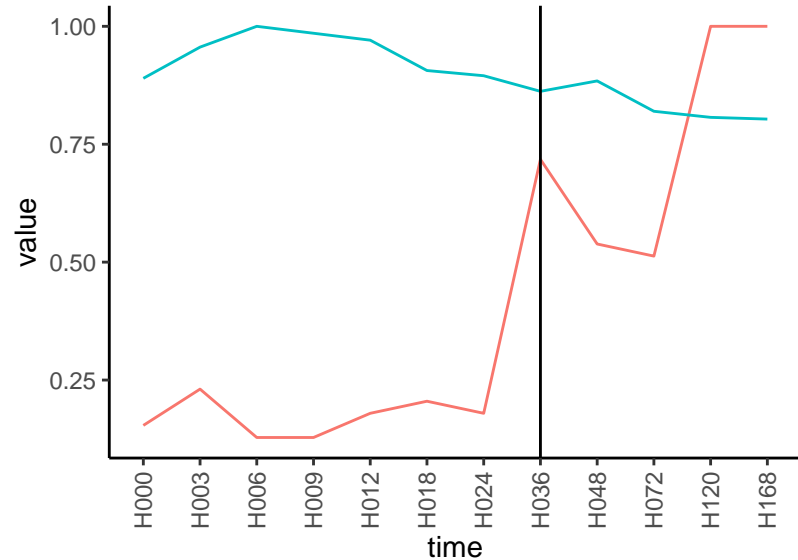

Differences

Normalized signals – ENSG00000258227  
pre-not-upregulated/post-not-upregulated

Differences

Normalized signals – ENSG00000172456  
pre-not-upregulated/post-not-upregulated

Differences

Normalized signals – ENSG00000081721  
pre-not-upregulated/post-not-upregulated