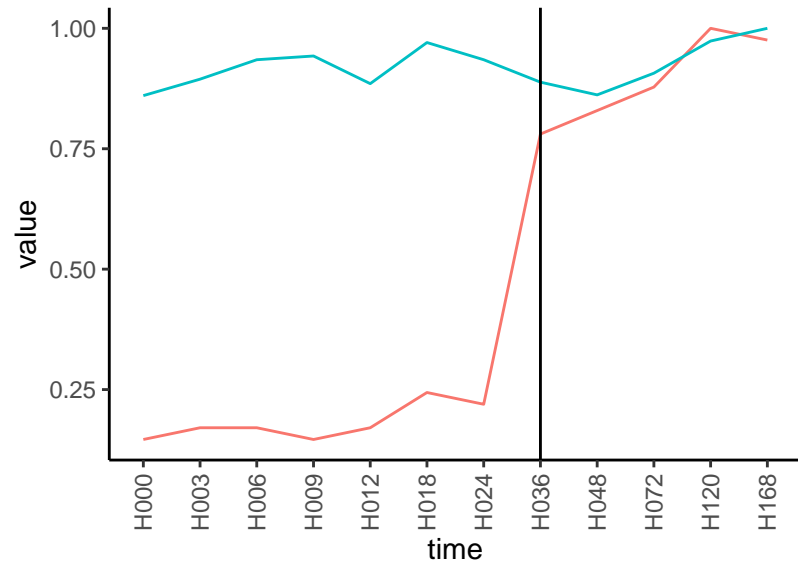

Differences

Normalized signals – ENSG00000112146  
pre-not-upregulated/post-not-upregulated

Differences

Normalized signals – ENSG00000107263  
pre-not-upregulated/post-not-upregulated

Differences

Normalized signals – ENSG00000012779  
pre-not-upregulated/post-not-upregulated