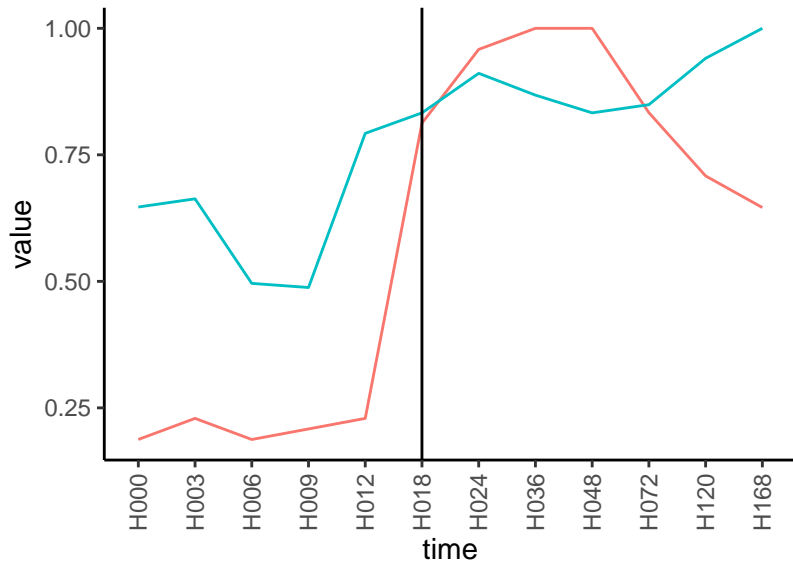

Differences

Normalized signals – ENSG00000258227  
pre-not-upregulated/post-not-upregulated

Differences

Normalized signals – ENSG00000172456  
pre-not-upregulated/post-not-upregulated

Differences

Normalized signals – ENSG00000081721  
pre-not-upregulated/post-not-upregulated