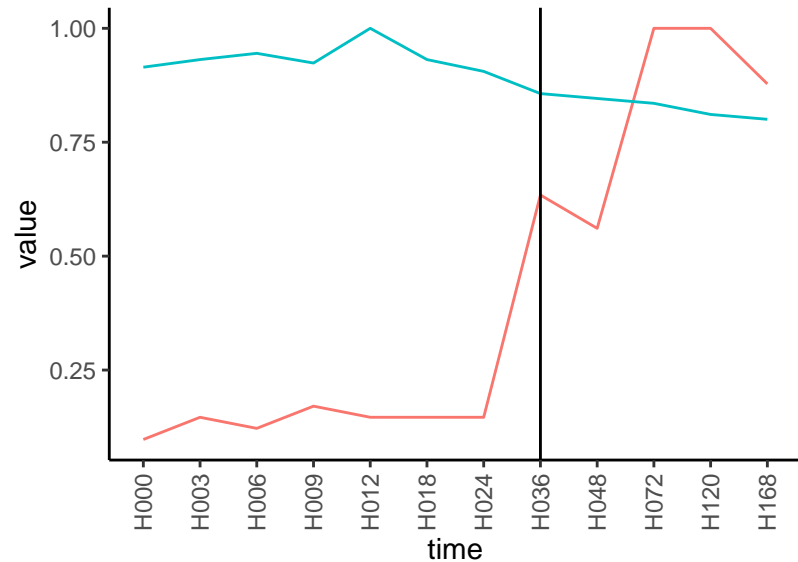

Differences

Normalized signals – ENSG00000148399  
pre-not-upregulated/post-not-upregulated

Differences

Normalized signals – ENSG00000062582  
pre-not-upregulated/post-not-upregulated

Differences

Normalized signals – ENSG00000135541  
pre-not-upregulated/post-not-upregulated