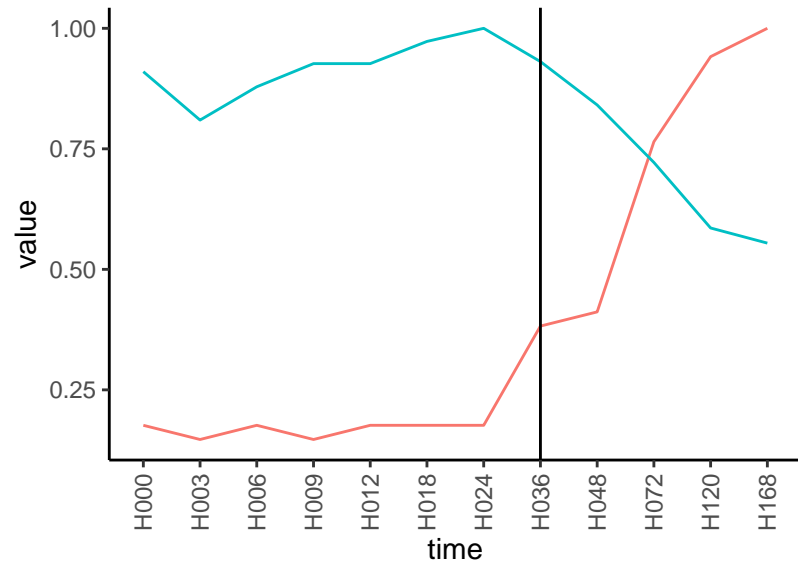

Normalized signals – ENSG00000006459
pre-not-upregulated/post-not-upregulated

Normalized signals – ENSG00000136111
pre-not-upregulated/post-not-upregulated