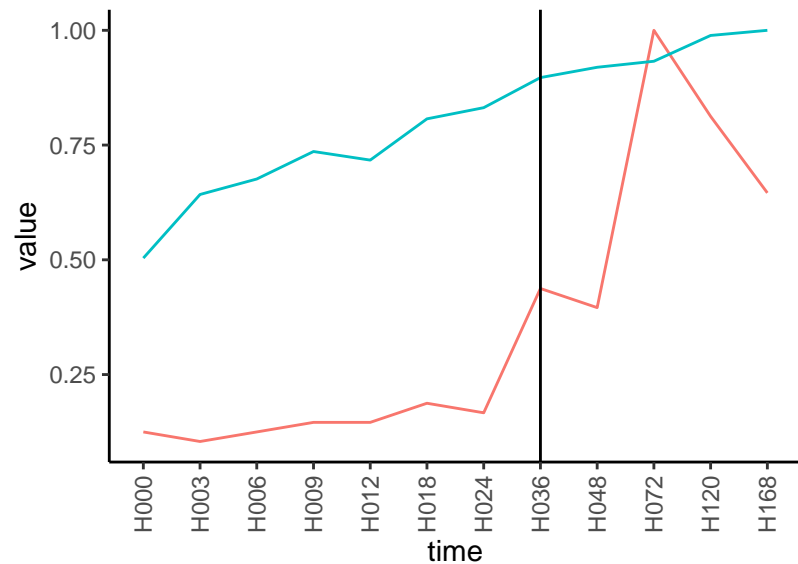

Differences

Normalized signals – ENSG00000136111  
pre-not-upregulated/post-not-upregulated

Differences

Normalized signals – ENSG00000006459  
pre-not-upregulated/post-not-upregulated

Differences

Normalized signals – ENSG00000129292  
pre-not-upregulated/post-not-upregulated