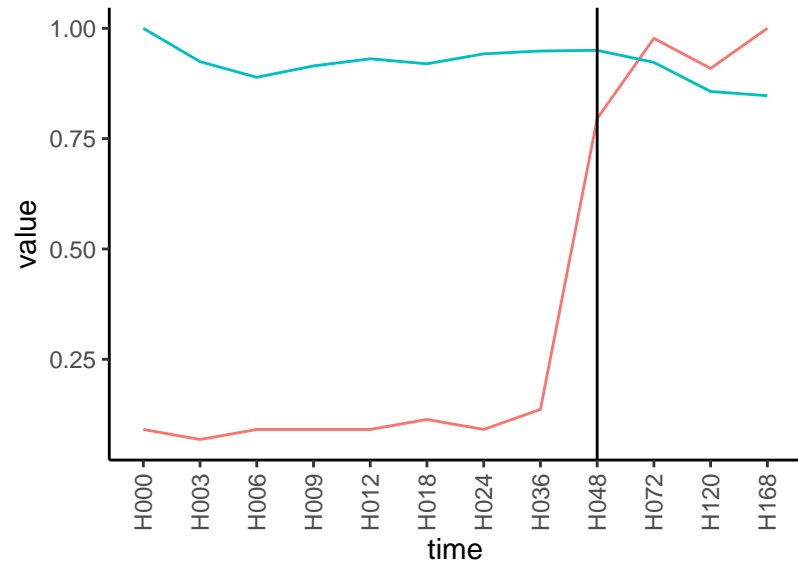

Differences

Normalized signals – ENSG00000136682  
pre-not-upregulated/post-not-upregulated

Differences

Normalized signals – ENSG00000126226  
pre-not-upregulated/post-not-upregulated

Differences

Normalized signals – ENSG00000005381  
pre-not-upregulated/post-not-upregulated