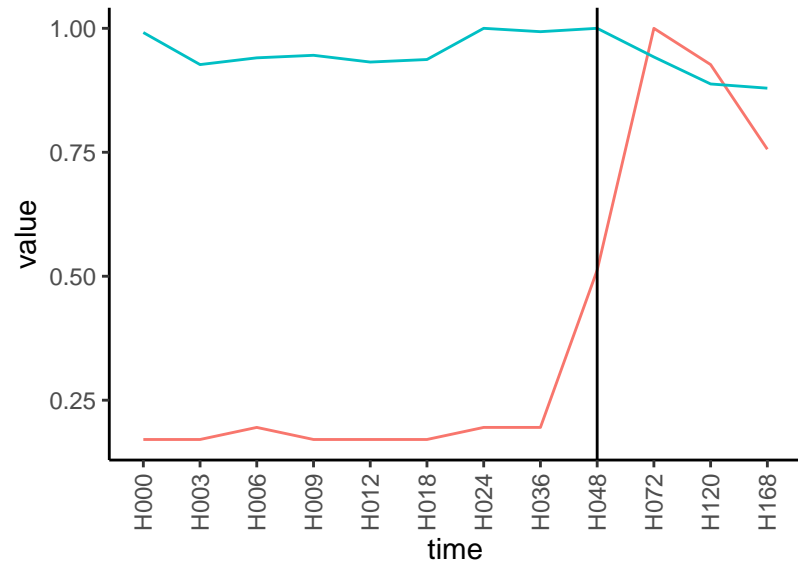

Differences

Normalized signals – ENSG00000133805  
pre-not-upregulated/post-not-upregulated

Differences

Normalized signals – ENSG00000183474  
pre-not-upregulated/post-not-upregulated

Differences

Normalized signals – ENSG00000104957  
pre-not-upregulated/post-not-upregulated