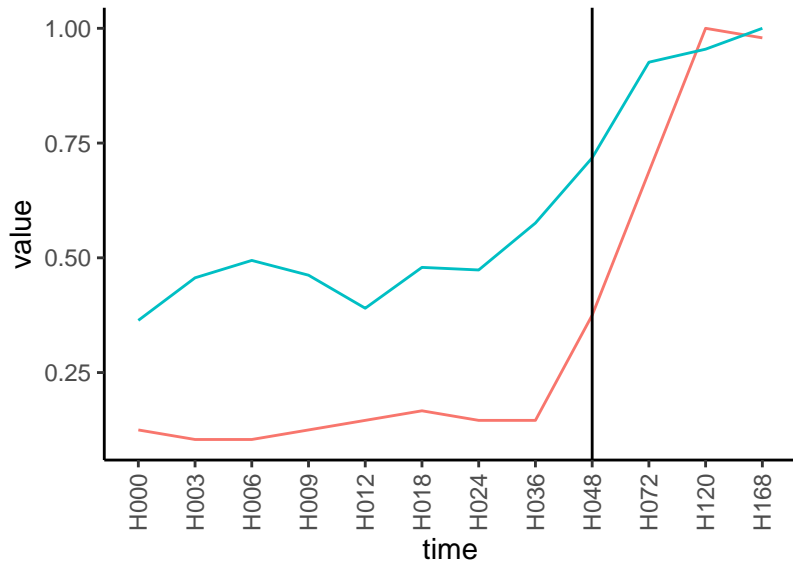

Differences

Normalized signals – ENSG00000204103  
pre-not-upregulated/post-not-upregulated

Differences

Normalized signals – ENSG00000123643  
pre-not-upregulated/post-not-upregulated

Differences

Normalized signals – ENSG00000173599  
pre-not-upregulated/post-not-upregulated