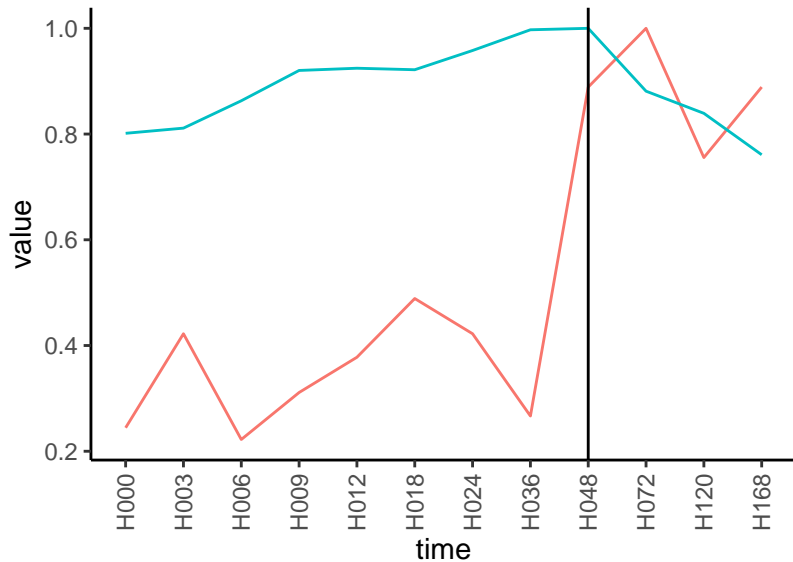

Normalized signals – ENSG00000126226
pre-not-upregulated/post-not-upregulated

Normalized signals – ENSG00000136682
pre-not-upregulated/post-not-upregulated