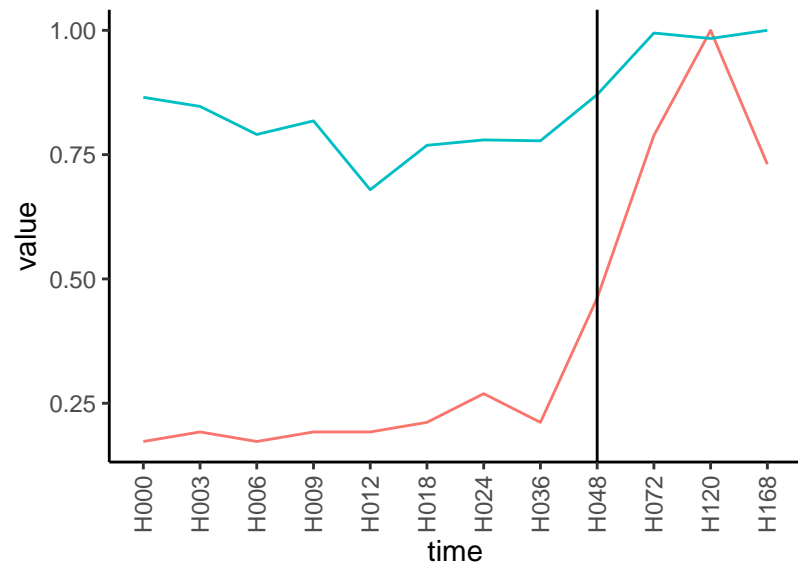

Normalized signals – ENSG00000170631
pre-not-upregulated/post-not-upregulated

Normalized signals – ENSG00000100697
pre-not-upregulated/post-not-upregulated