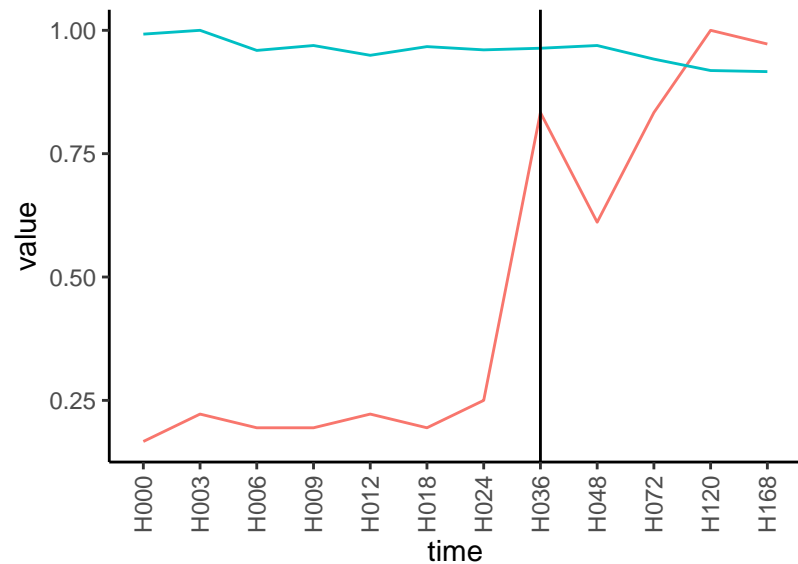

Normalized signals – ENSG00000029639  
pre-not-upregulated/post-not-upregulated

Differences

Normalized signals – ENSG00000100650  
pre-not-upregulated/post-not-upregulated

Differences

Normalized signals – ENSG00000128829  
pre-not-upregulated/post-not-upregulated